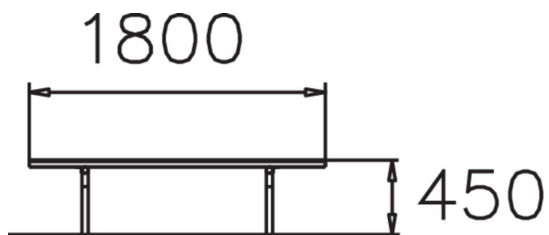

SCANDINAVIA BENCH

Scandinavia is a stylish park bench without armrests and is designed for poured foundations. The bench seat is made of pine and the frame powder-coated steel. Scandinavia is one of Lappset's most popular park furniture ranges, and includes a park bench with back support, a table and a chair in the same design.

Product length, mm	1800
Product width, mm	370
Product height, mm	450
Foundation options	deep_mounting
Wood	
Metal colour	