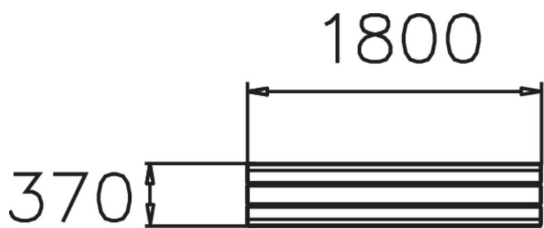

SCANDINAVIA BENCH

Scandinavia is a stylish park bench without armrests and is designed for poured foundations. The bench seat is made of pine and the frame powder-coated steel. Scandinavia is one of Lappset's most popular park furniture ranges, and includes a park bench with back support, a table and a chair in the same design.

Product length, mm	1800
Product width, mm	370
Product height, mm	450
Foundation options	deep_mounting
Wood	
Metal colour	