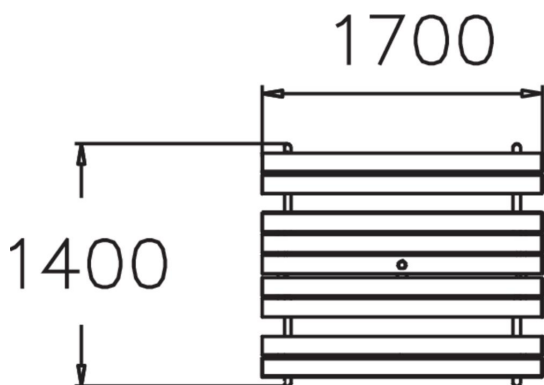

HANSA PICNIC TABLE

Picnic table - a must in any playground. Large free-standing picnic table with table and seating in one. Hansa is 720 mm high and 1700 mm long. Picnic table also available with backrests (NF2593), with extended table top (NF2691) or with backrest on one side and extended table top (NF2594).

Product length, mm	1700
Product height, mm	720
Foundation options	Free standing
Wood	
Metal colour	