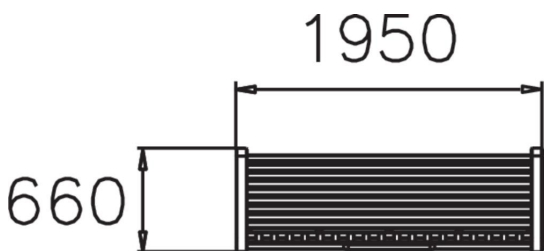

BÅSTAD BENCH

Classic country-garden-style park bench. Båstad is an elegant, country-garden-style free-standing park bench. This stylish, romantic item of park furniture suits most environments, but is most at home in lush green parks and gardens. Lappset's Båstad bench comes in either pine or jatoba (NF2732-1).

Product length, mm	1950
Product width, mm	660
Product height, mm	880
Foundation options	Free standing
Wood	