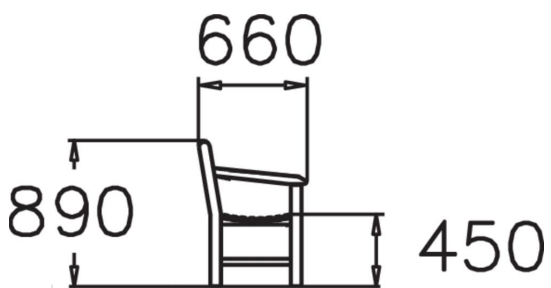

BÅSTAD BENCH

Classic country-garden-style park bench. Båstad is an elegant, country-garden-style free-standing park bench. This stylish, romantic item of park furniture suits most environments, but is most at home in lush green parks and gardens. Lappset's Båstad bench comes in either pine or jatoba (NF2732-1).

Product length, mm	1950
Product width, mm	660
Product height, mm	880
Foundation options	Free standing
Wood	