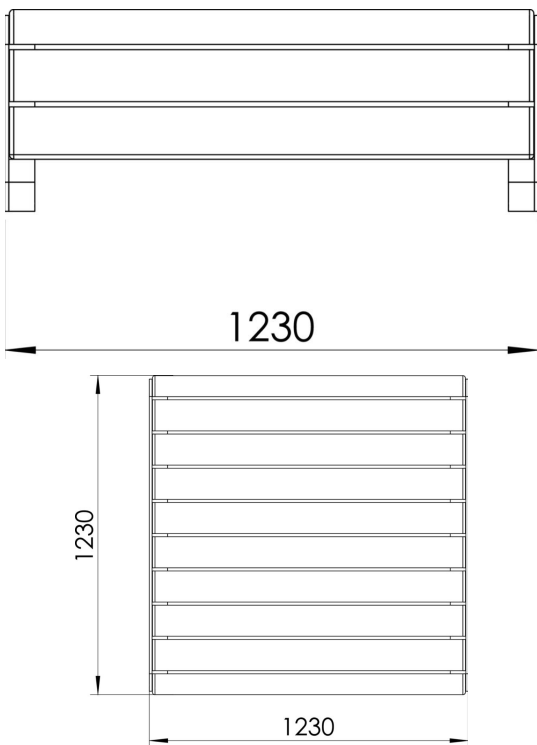

CHILLOUT PALLET, DEEP MOUNTING WITH FOUNDATION PLATES

New Chillout furniture makes it easy to create relaxed and fun places to spend time and hang out in public parks, school yards, market places - or actually anywhere. Chillout product line consists of three different products - a pallet, a sofa and a stand, which can be placed in various combinations either alone or next to each other. Metal parts are made of ED-lacquered and powder-coated steel. Wooden parts are Linax-treated pine wood, making them dimensionally very stable.

Product length, mm	1230
Product width, mm	1230
Product height, mm	465
Foundation options	ground_anchoring
Wood	
Metal colour	