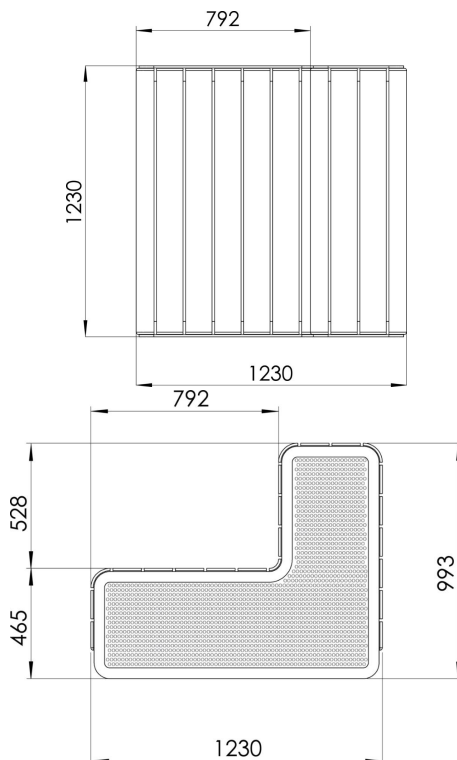

CHILLOUT SOFA, DEEP MOUNTING WITH FOUNDATION PLATES

New Chillout furniture makes it easy to create relaxed and fun places to spend time and hang out in public parks, school yards, market places - or actually anywhere. Chillout product line consists of three different products - a pallet, a sofa and a stand, which can be placed in various combinations either alone or next to each other. Metal parts are made of ED-lacquered and powder-coated steel. Wooden parts are Linax-treated pine wood, making them dimensionally very stable.

Product length, mm	1230
Product width, mm	1230
Product height, mm	993
Foundation options	ground_anchoring
Wood	
Metal colour	