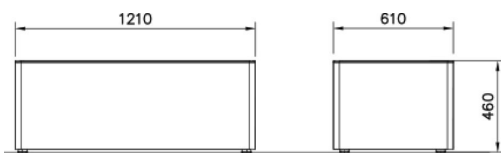

Chillout planter

Rectangular planting box made of steel belonging in the Chilla product group. Length 1210 mm, width 610 mm and height 460 mm.

Product length, mm	1210
Product width, mm	610
Product height, mm	460
Foundation options	Free standing
Metal colour	