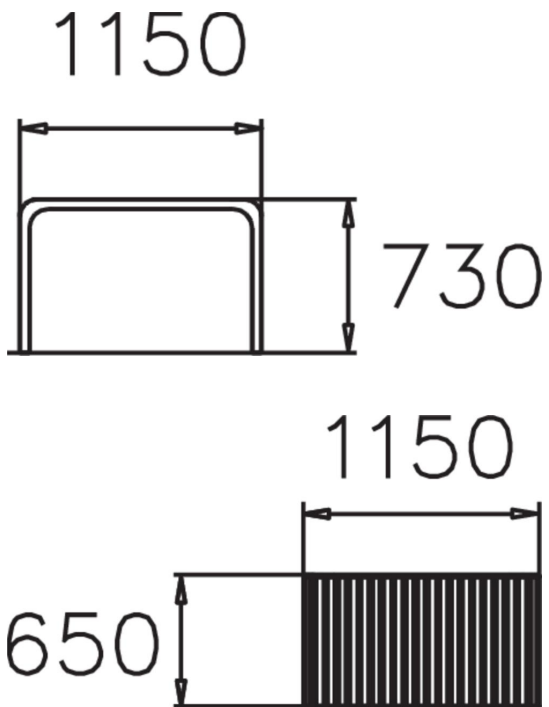

NONSTOP TABLE

Nonstop Eating is a stylish, free-standing park table with clean lines. The table has close wooden slats and a steel frame with two pairs of legs. Nonstop Eating can be complemented with seating from Lappset's Nonstop park furniture range.

Product length, mm	1150
Product width, mm	650
Product height, mm	730
Foundation options	Free standing
Wood	
Metal colour	