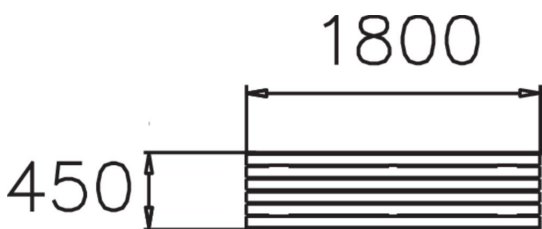

STRÖGET BENCH

Ströget is a classic park bench that can either be fixed to the ground or free-standing or (NF7204). This Lappset Ströget park bench comes with pine wood seat, and legs in powder-coated steel.

Product length, mm	1800
Product width, mm	470
Product height, mm	450
Foundation options	deep_mounting
Wood	
Metal	