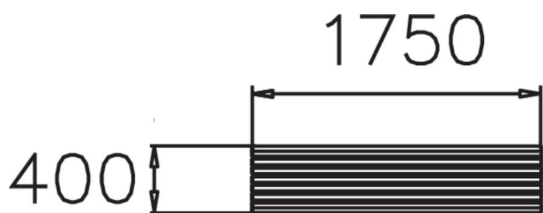

400

470

Product length, mm	1750
Product width, mm	400
Product height, mm	470
Foundation options	deep_mounting
Wood	
Metal	