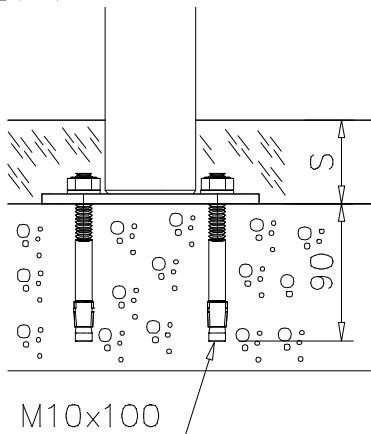

DET 1, 2, 3

① 909531	PCS	① 909513	PCS
	1		1
		60°	
① 909514	PCS	① 902056	PCS
	1		1
		75°	57°
① 902062	PCS		PCS
	1		
		70°	
	PCS		PCS
	PCS		PCS
② 909628	PCS		PCS
	4		
M10x100			

DET 1