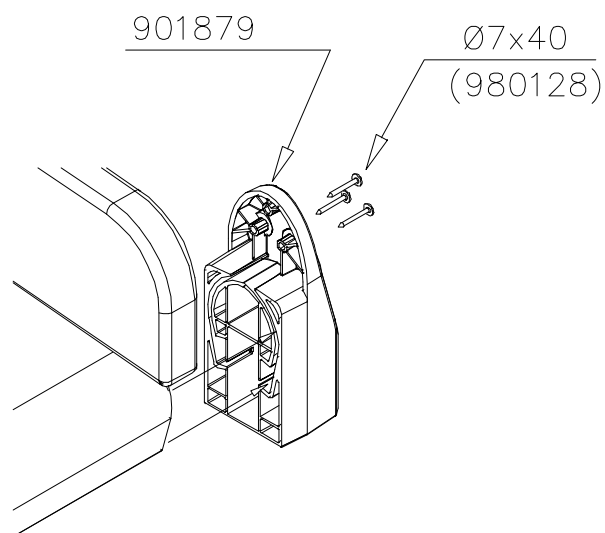

LAPPSET

SURFACE FOUNDATION

SLIDE WOOD

DATE: 3.11.2017

4(5)

○ 901879	PCS	⑥ 909509	PCS	⑦ 909139	PCS	⑧ 980154	PCS	⑨ 980128	PCS
	2		2		2		4		6
		M12x50		M12x130		Ø24/13		Ø7x40	

DET 7

Insert sheet metal IN to the plastic cover.

DET 8

① 903176	PCS	② 909850	PCS
	4		4
		M8x25	
③ 909256	PCS	④ 909633	PCS
	8		4
Ø16/8.4x1.6		M8	
⑤ 980123	PCS		PCS
	4		
Ø7x60			

***Note:**
No gaps between:
8–25mm
89–230mm

800

80

*Note

800

80