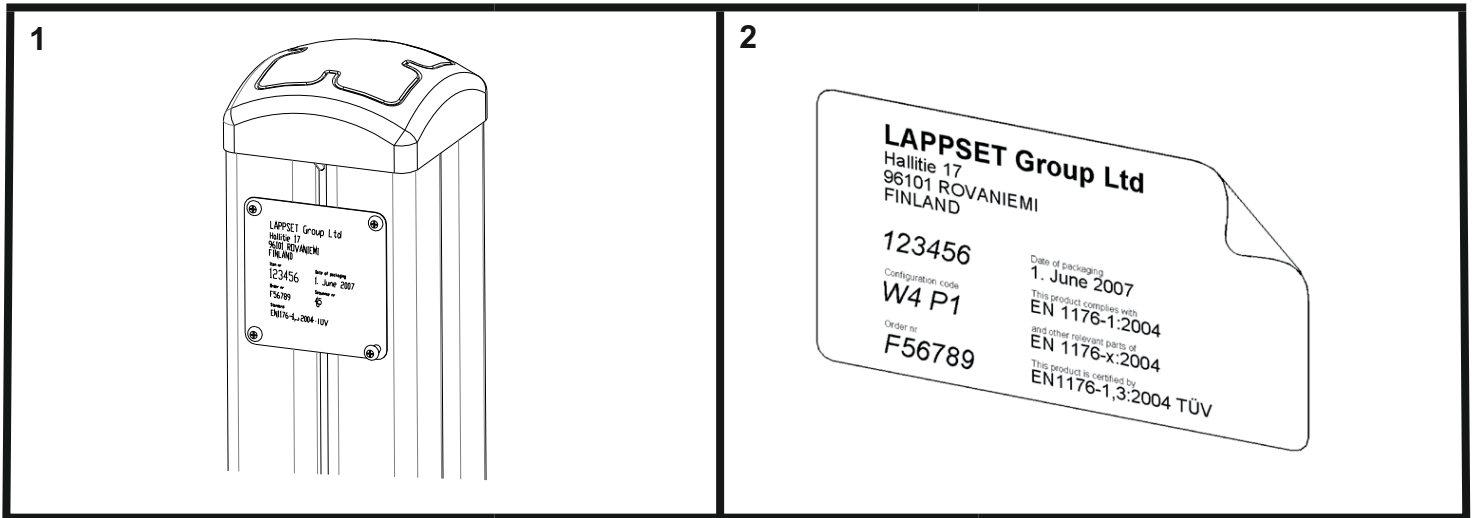

Tuotekyltti tulee tuotteen mukana yhdellä seuraavista tavoista:

1) Metallinen tuotekyltti ja kiinnitysruuvit

- Kiinnitä tuotekyltti ruuveilla tolppaan noin 2 metrin korkeuteen kuvan 2 mukaisesti.

2) Tuotekylttitarra

- Puhdista maalattu metalli- tai vaneripinta pölystä ja kosteudesta. Liimaa tarra kuvan 3 mukaisesti.
- Huom. Älä kiinnitä tarraa karheapintaiseen laminaattiin tai maalattuun puuhun.

Vår produktmärkning levereras på ett av följande sätt:

1) Produktskylt i metall

- Fäst skylten med de medföljande skruvarna

2) Självhäftande produktetikett

- -Rengördenpulverlackerademetallytanellerlaminatytansåttndenblirfrifrånsmutsochfukt.Fästetikettenenligtfig.3.
- Obs! Fäst ej etiketten på detaljer med skrovlig yta eller på målat trä.

Product label is delivered by one of following ways:

1) Metal product label and screws

- Fasten the label with screws.

2) Label sticker

- -Cleanthepaintedmetalorplywoodsurfacefromdirtandmoisture.Fastenthestickerasshowninthefigure3.
- Note. Do not attach the sticker to rough surfaced laminate or painted wood.

La plaque d'informations produit est livrée sous l'une de ces 3 formes :

1) Plaque métallique et vis

- Fixez la plaque à l'aide des vis.

2) Etiquette autocollante

- Avant de coller l'étiquette, nettoyez le composant métallique peint ou la plaque de contreplaqué, de toute saleté. La surface doit être sèche (voir image 3).
- Attention, ne pas coller l'étiquette sur une surface lamellé-collée irrégulière ou sur du bois peint.

Die Auslieferung des Produktaufklebers erfolgt auf eine dieser Arten:

1) Produkt-Schild aus Metall incl. Schrauben

- Die Befestigung des Schildes erfolgt mittels der Schrauben.

2) Aufkleber

- -EntfernenSiezunächstSchmutzundFeuchtigkeitvomlackiertenMetallbzw.vonderHolzoberflächeundbringenSiedenAufkleber wie im Bild oben rechts beschrieben auf den gesäuberten Untergrund auf.
- Beachten Sie: Bringen Sie den Aufkleber nicht auf raues laminiertes oder lackiertes Holz an.