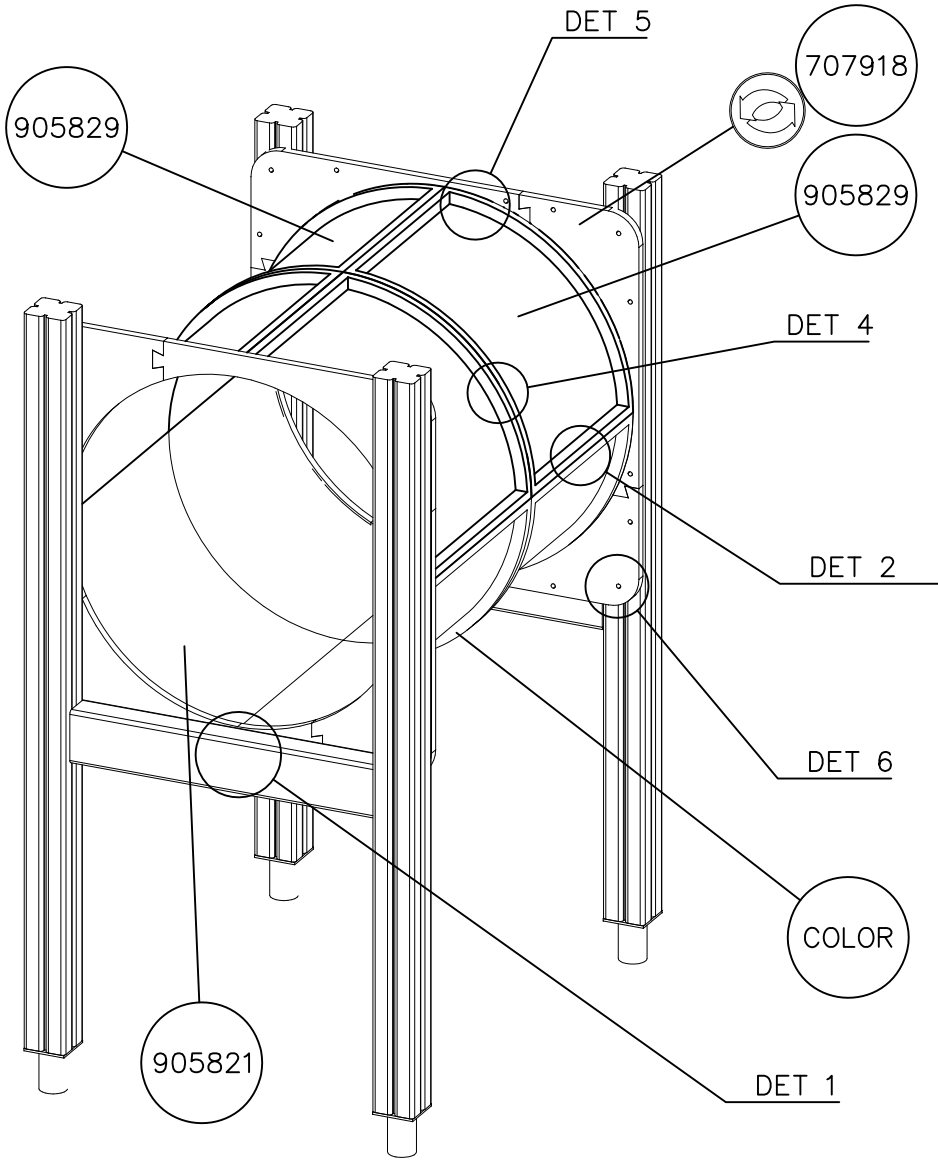

DET 5

DET 6

DETAILS IN TUBE INSTALLATION GENERAL PAGE

① 905112	PCS 112	② 900240	PCS 26
Ø22		Ø8x70	
③ 903533	PCS 12	④ 905831	PCS 112
SRL12		Ø32x19	
⑤ 909205	PCS 40	⑥ 909208	PCS 32
M8x60		M8	
⑦ 909866	PCS 32	⑧ 980150	PCS 40
M8x60		M8	
○ 707918	PCS 8	○ 905829	PCS 4
20x275x640		Transparent	
		○ COLOR	PCS 4