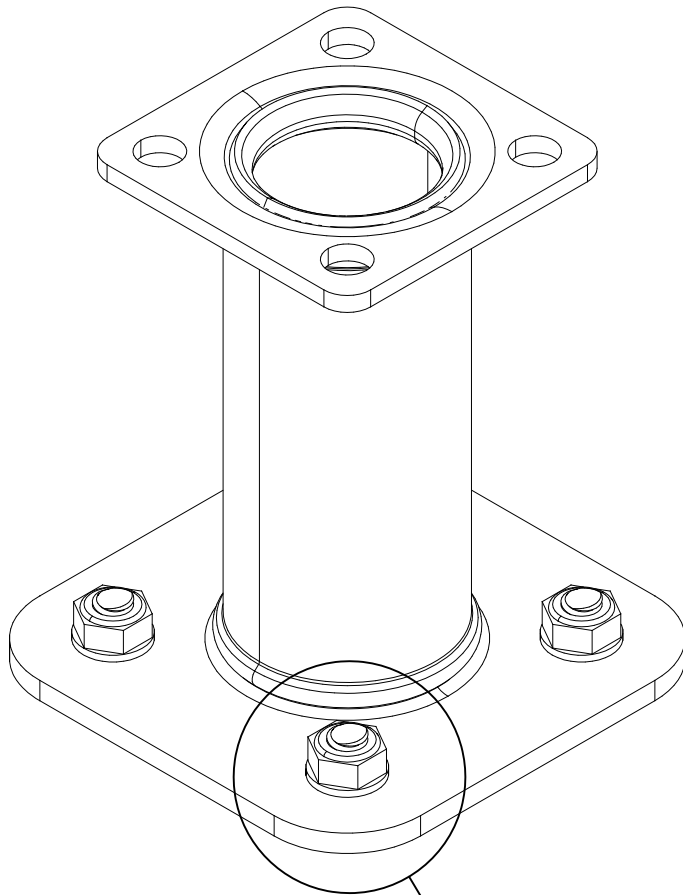

DET 1, 2, 3

① 909531	PCS	① 909513	PCS
	1		1
		60°	
① 909514	PCS	① 902056	PCS
	1		1
		75°	57°
① 902062	PCS		PCS
	1		
		70°	
	PCS		PCS
	PCS		PCS
② 909628	PCS		PCS
	4		
M10x100			

DET 1

DET 2

DET 3