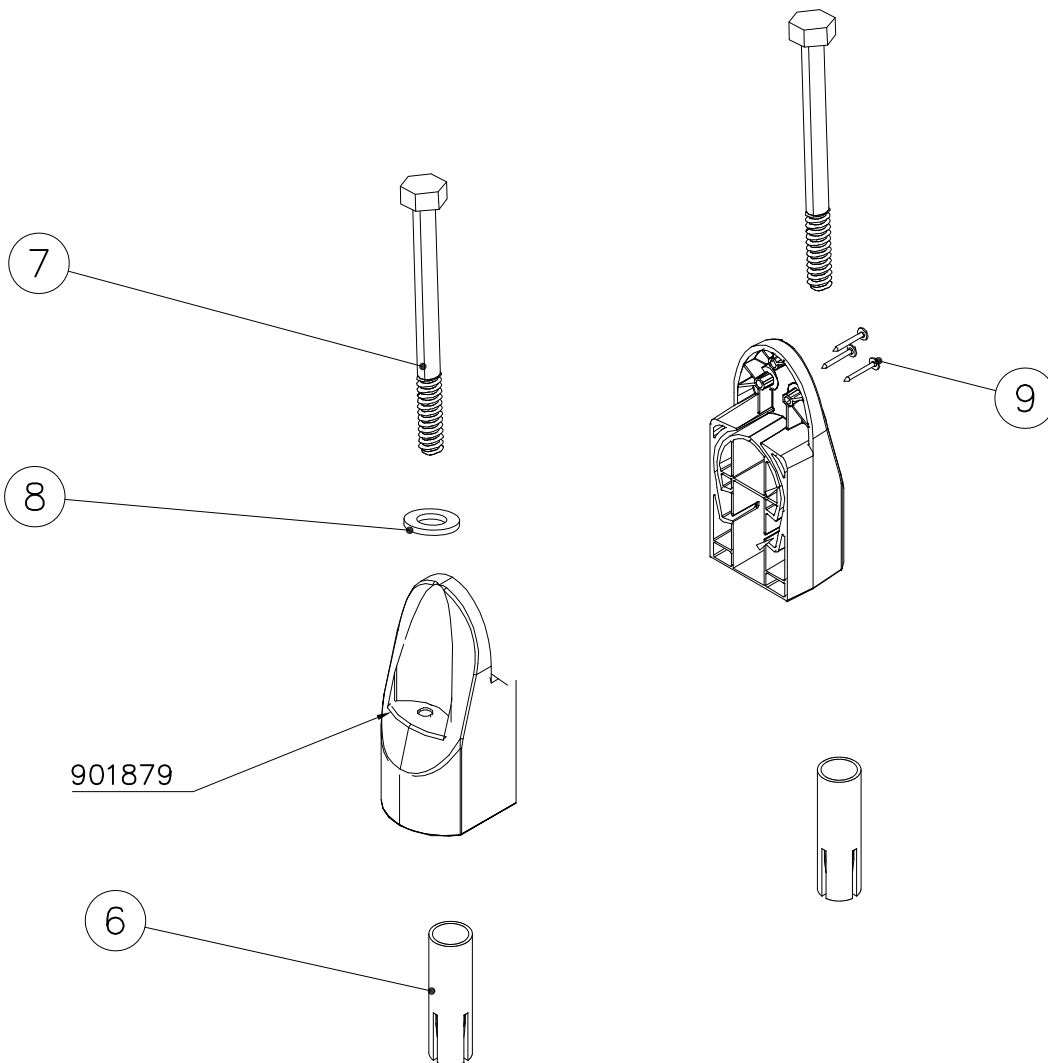

LAPPSET

SURFACE FOUNDATION

SLIDE WOOD

DATE: 3.11.2017

4(5)

○ 901879	PCS	⑥ 909509	PCS	⑦ 909139	PCS	⑧ 980154	PCS	⑨ 980128	PCS
	2		2		2		4		6
		M12x50		M12x130		Ø24/13		Ø7x40	

DET 7

Insert sheet metal IN to the plastic cover.