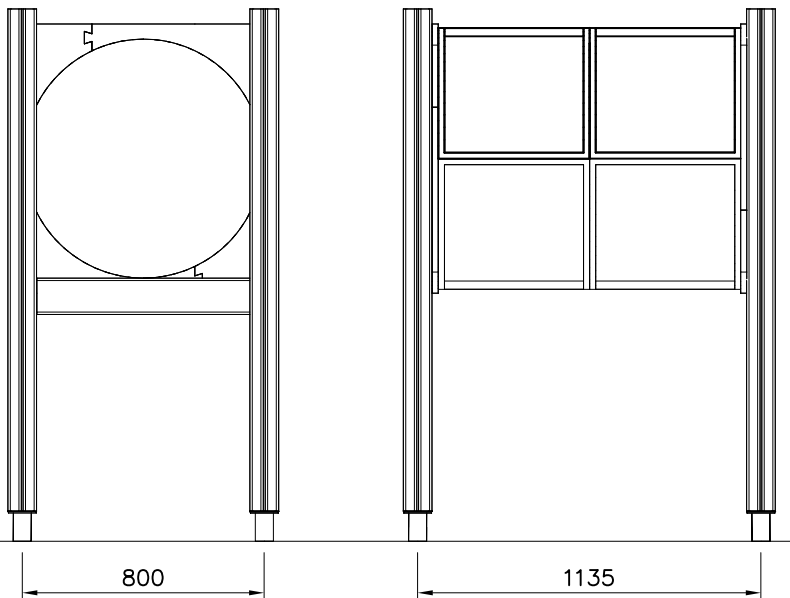

DET 5

DET 6

DETAILS IN TUBE INSTALLATION GENERAL PAGE

① 905112	PCS 112	② 900240	PCS 26
Ø22		Ø8x70	
③ 903533	PCS 12	④ 905831	PCS 112
SRL12		Ø32x19	
⑤ 909205	PCS 40	⑥ 909208	PCS 32
M8x60		M8	
⑦ 909866	PCS 32	⑧ 980150	PCS 40
M8x60		M8	
○ 707918	PCS 8	○ 905829	PCS 4
20x275x640		Transparent	
		○ COLOR	PCS 4