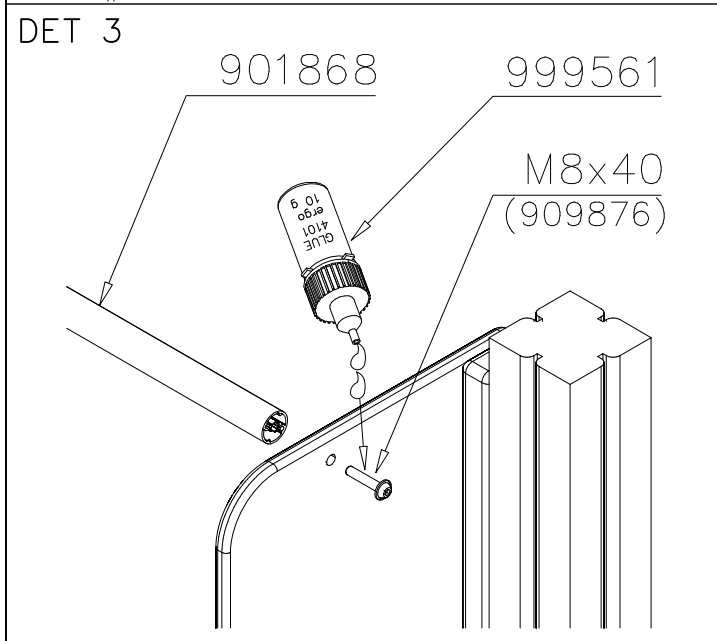

LAPPSET

SURFACE FOUNDATION

SLIDE WOOD

DATE: 3.11.2017

4(5)

○ 901879	PCS	⑥ 909509	PCS	⑦ 909139	PCS	⑧ 980154	PCS	⑨ 980128	PCS
	2		2		2		4		6
		M12x50		M12x130		Ø24/13		Ø7x40	

DET 7

Insert sheet metal IN to the plastic cover.