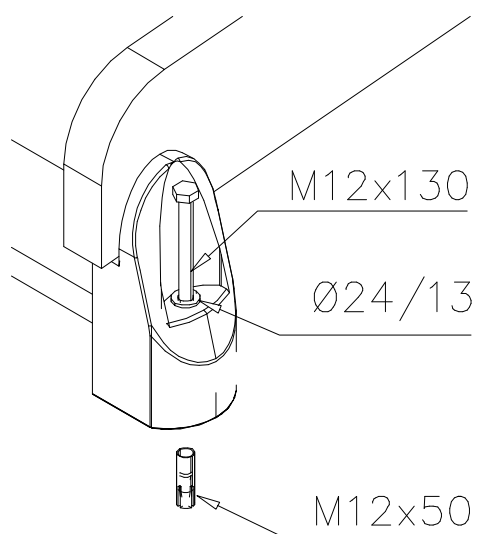

DET 7

Insert sheet metal IN to the plastic cover.

DET 8