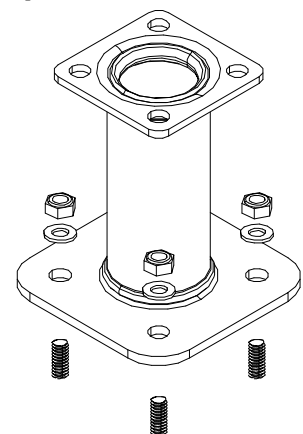

DET 1, 2, 3

① 909531	PCS	① 909513	PCS
	1		1
		60°	
① 909514	PCS	① 902056	PCS
	1		1
		75°	57°
① 902062	PCS		PCS
	1		
		70°	
	PCS		PCS
	PCS		PCS
② 909628	PCS		PCS
	4		
M10x100			

DET 1

DET 2

DET 3