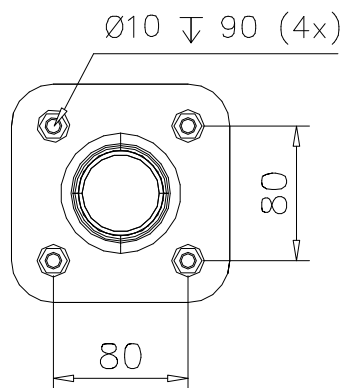

DET 1, 2, 3

① 909531	PCS	① 909513	PCS
	1		1
		60°	
① 909514	PCS	① 902056	PCS
	1		1
		75°	57°
① 902062	PCS		PCS
	1		
		70°	
	PCS		PCS
	PCS		PCS
② 909628	PCS		PCS
	4		
M10x100			

DET 1

DET 2

DET 3