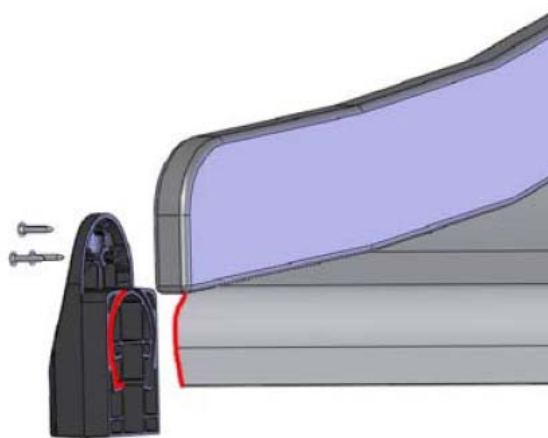

LAPPSET

SURFACE FOUNDATION

SLIDE WOOD

DATE: 3.11.2017

4(5)

○ 901879	PCS	⑥ 909509	PCS	⑦ 909139	PCS	⑧ 980154	PCS	⑨ 980128	PCS
	2		2		2		4		6
		M12x50		M12x130		Ø24/13		Ø7x40	

DET 7

Insert sheet metal IN to the plastic cover.