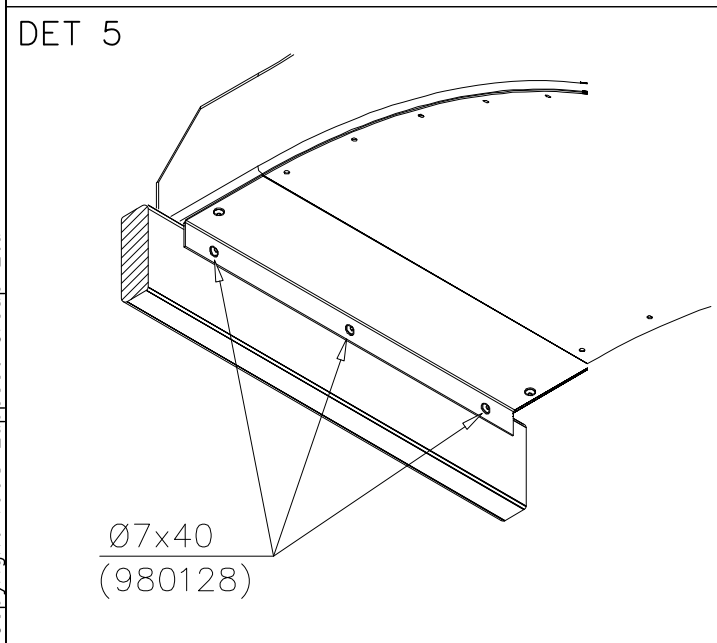

LAPPSET

SURFACE FOUNDATION

SLIDE WOOD

DATE: 3.11.2017

4(5)

○ 901879	PCS	⑥ 909509	PCS	⑦ 909139	PCS	⑧ 980154	PCS	⑨ 980128	PCS
	2		2		2		4		6
		M12x50		M12x130		Ø24/13		Ø7x40	

DET 7

Insert sheet metal IN to the plastic cover.