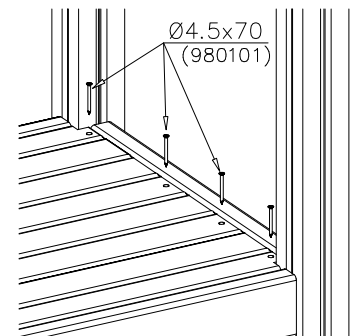

① 008986	PCS	② 706443	PCS
	1		2
750x750		32x45x702	
③ 900240	PCS	④ 980101	PCS
	6		8
Ø8x70		Ø4.5x70	
	PCS		PCS
	PCS		PCS
	PCS		PCS

Naulanauha kannatinlistan puolelle.
Nail list to the bottom.

DET 3