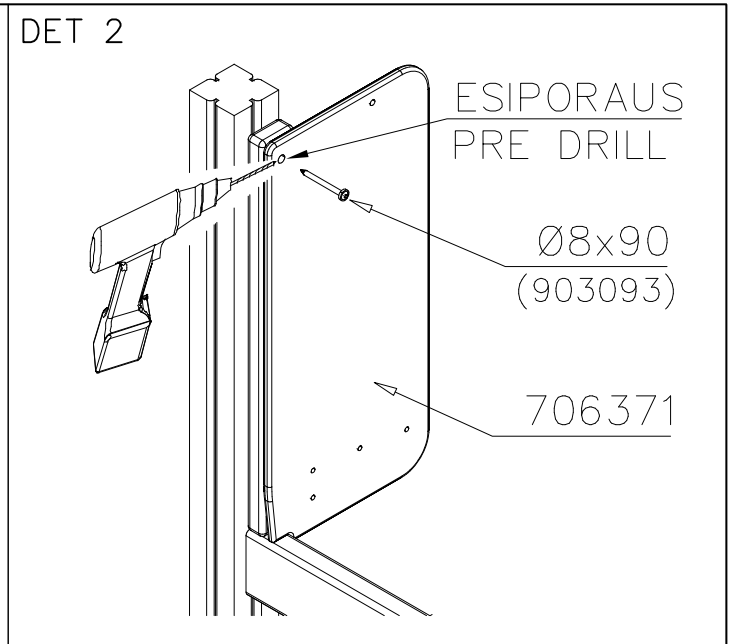

LAPPSET

SURFACE FOUNDATION

SLIDE WOOD

DATE: 3.11.2017

4(5)

○ 901879	PCS	⑥ 909509	PCS	⑦ 909139	PCS	⑧ 980154	PCS	⑨ 980128	PCS
	2		2		2		4		6
		M12x50		M12x130		Ø24/13		Ø7x40	

DET 7

Insert sheet metal IN to the plastic cover.