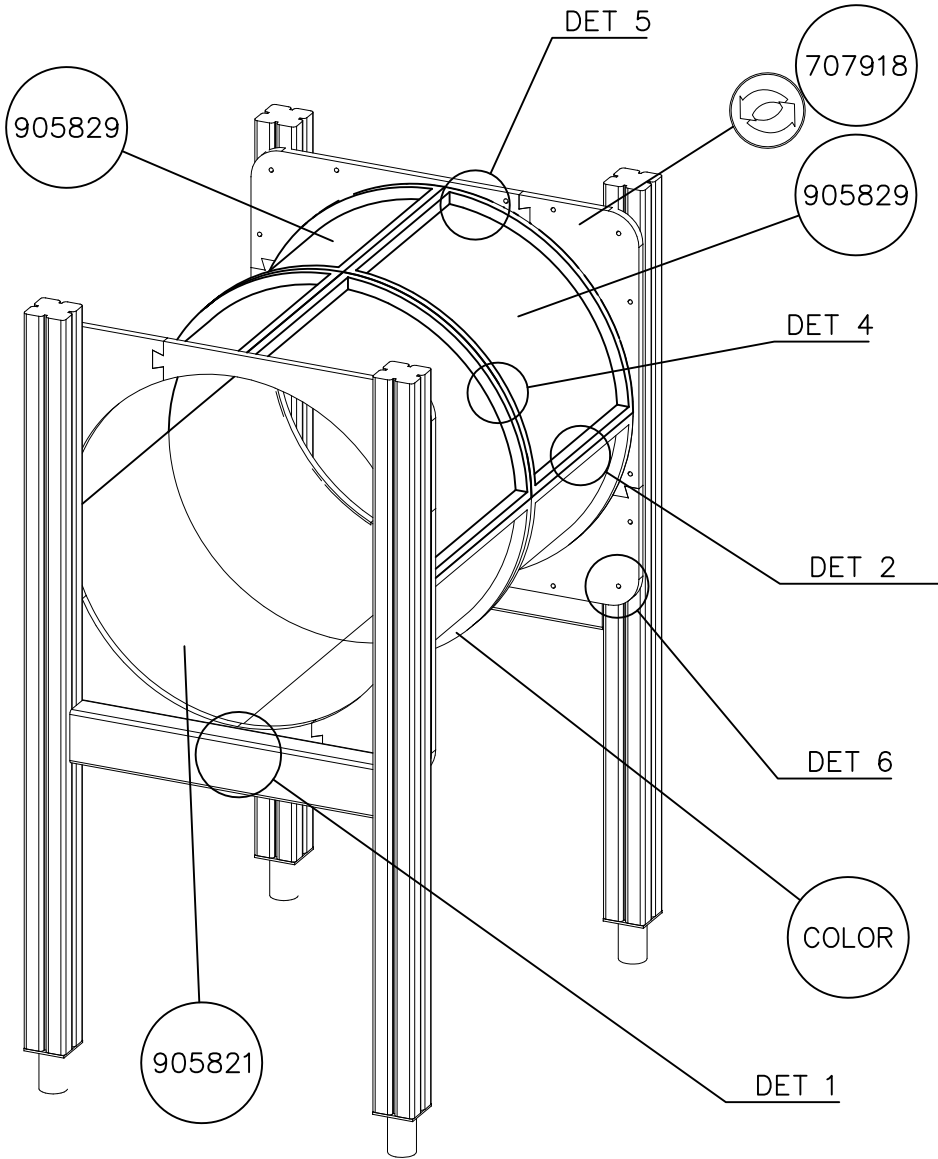

DETAILS IN TUBE INSTALLATION GENERAL PAGE

① 905112	PCS 112	② 900240	PCS 26
	Ø22		Ø8x70
③ 903533	PCS 12	④ 905831	PCS 112
	SRL12		Ø32x19
⑤ 909205	PCS 40	⑥ 909208	PCS 32
	M8x60		M8
⑦ 909866	PCS 32	⑧ 980150	PCS 40
	M8x60		M8
○ 707918	PCS 8	○ 905829	PCS 4
	20x275x640		Transparent
		○ COLOR	PCS 4