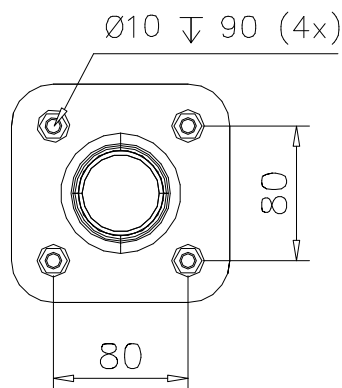

DETAILS IN TUBE INSTALLATION GENERAL PAGE

① 905112	PCS 112	② 900240	PCS 26
	Ø22		Ø8x70
③ 903533	PCS 12	④ 905831	PCS 112
	SRL12		Ø32x19
⑤ 909205	PCS 40	⑥ 909208	PCS 32
	M8x60		M8
⑦ 909866	PCS 32	⑧ 980150	PCS 40
	M8x60		M8
○ 707918	PCS 8	○ 905829	PCS 4
	20x275x640		Transparent
		○ COLOR	PCS 4

DET 1, 2, 3

① 909531	PCS	① 909513	PCS
	1		1
		60°	
① 909514	PCS	① 902056	PCS
	1		1
		75°	57°
① 902062	PCS		PCS
	1		
		70°	
	PCS		PCS
	PCS		PCS
② 909628	PCS		PCS
	4		
M10x100			

DET 1

DET 2

DET 3

LAPPSET®
BETON FOUNDATION