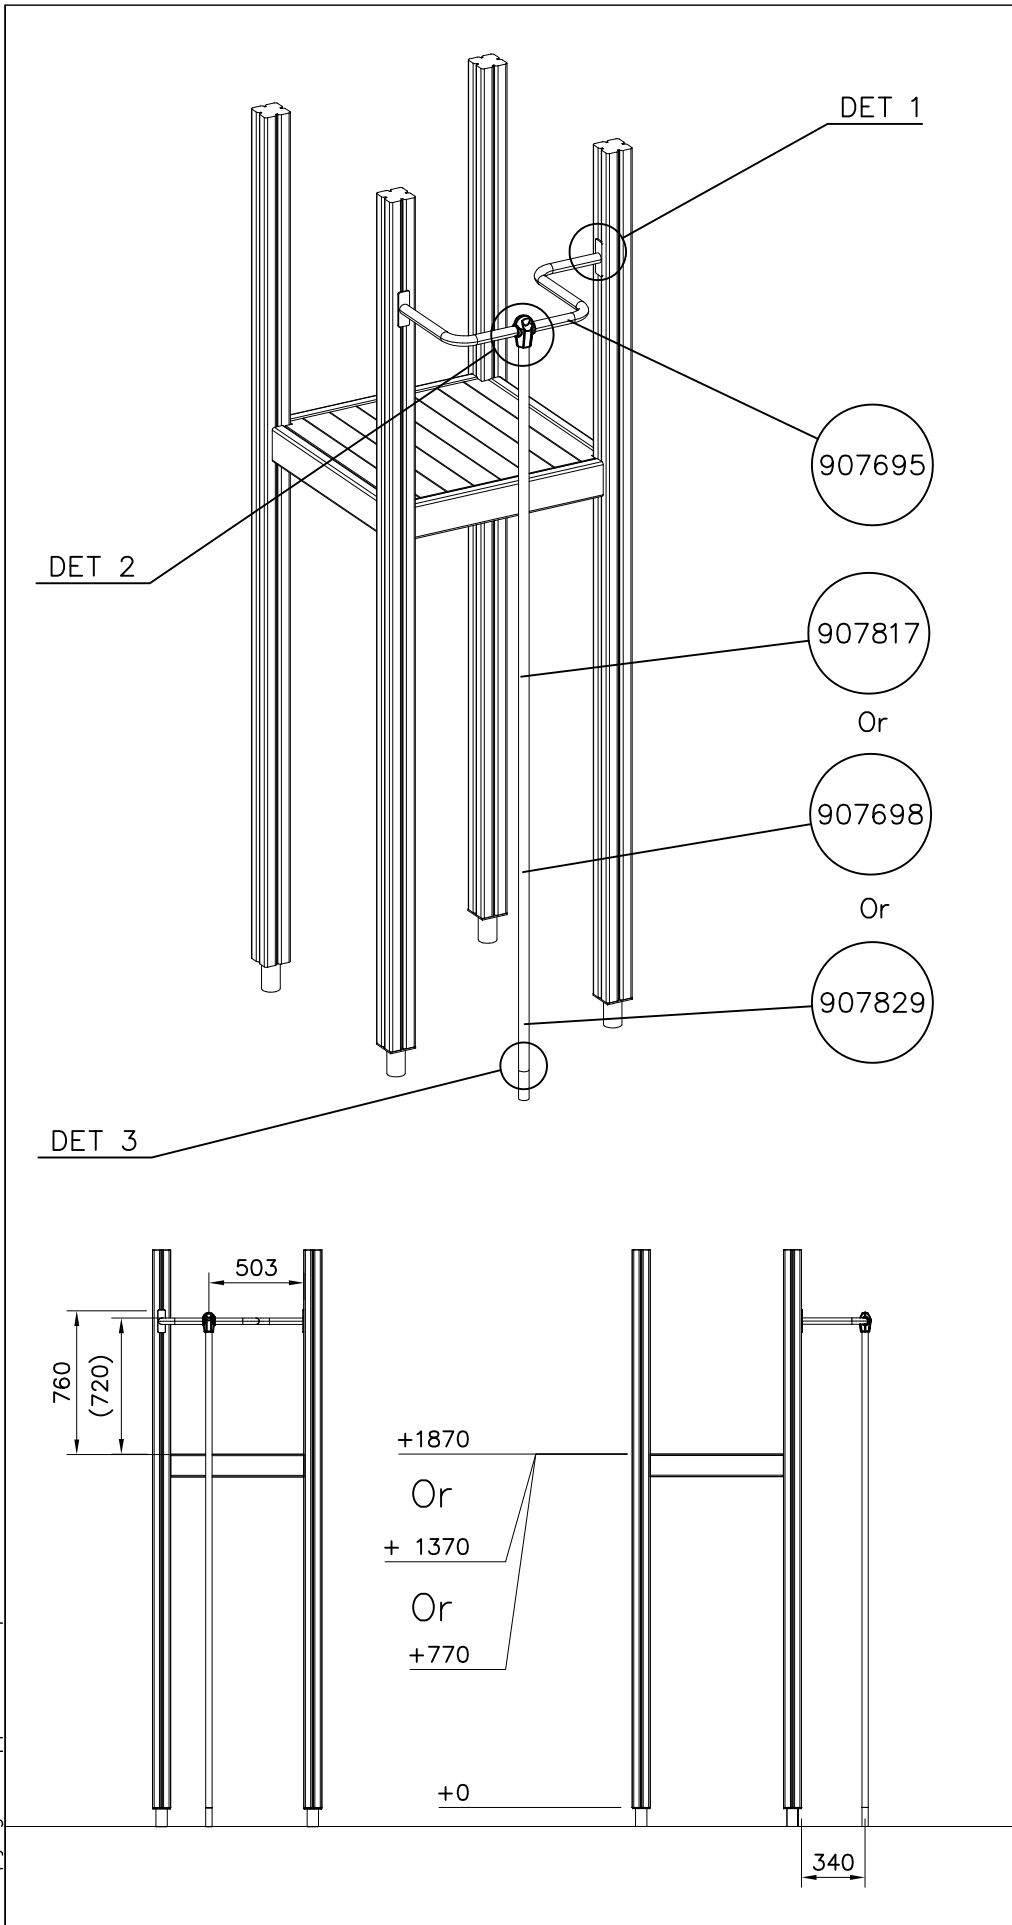

① 900240	PCS 4	② 900342	PCS 2
Ø8x70		M8x16	
③ 901900	PCS 2	④ 901939	PCS 1
20.5x36.2x56		M12x70	
⑤ 909850	PCS 1	⑥ 980150	PCS 1
M8x25		M8	
⑦ 901182	PCS 1		PCS
Ø11/M8x40			
	PCS		PCS
		○ 907695	PCS 1
○ 907829	PCS 1	○ 907698	PCS 1
Ø33,7x1454		Ø33,7x2054	
○ 907817	PCS 1	○ 901902	PCS 2
Ø33,7x2554		30.7x60.9x100