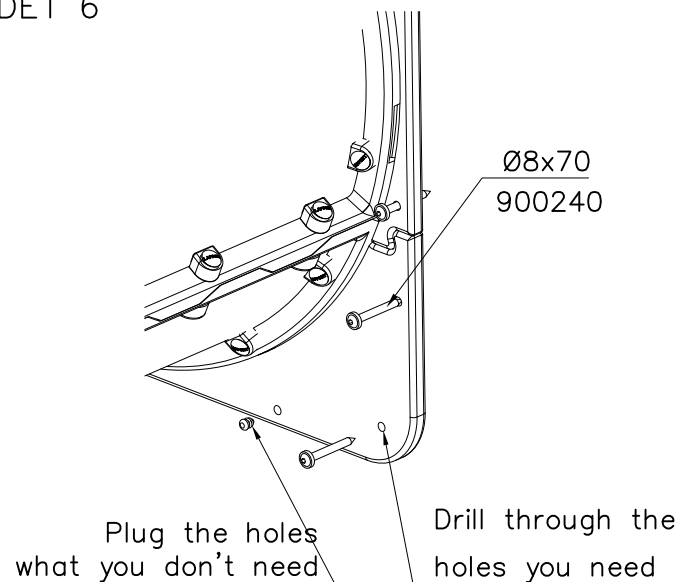

DETAILS IN TUBE INSTALLATION GENERAL PAGE

① 905112	PCS 112	② 900240	PCS 26
	Ø22		Ø8x70
③ 903533	PCS 12	④ 905831	PCS 112
	SRL12		Ø32x19
⑤ 909205	PCS 40	⑥ 909208	PCS 32
	M8x60		M8
⑦ 909866	PCS 32	⑧ 980150	PCS 40
	M8x60		M8
○ 707918	PCS 8	○ 905829	PCS 4
	20x275x640		Transparent
		○ COLOR	PCS 4