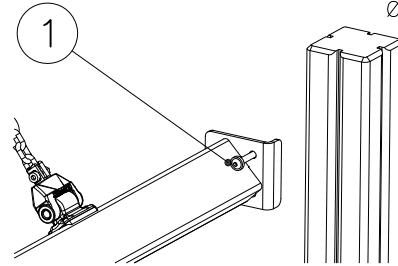

LAPPSET® FASTENER KIT

707652

DATE: 23.3.2016

2(4)

DET 1

NOTE:
Pre-Drill hole
for screw
Ø5 √50

DET 2

NOTE:
Pre-Drill hole
for screw
Ø5 √50