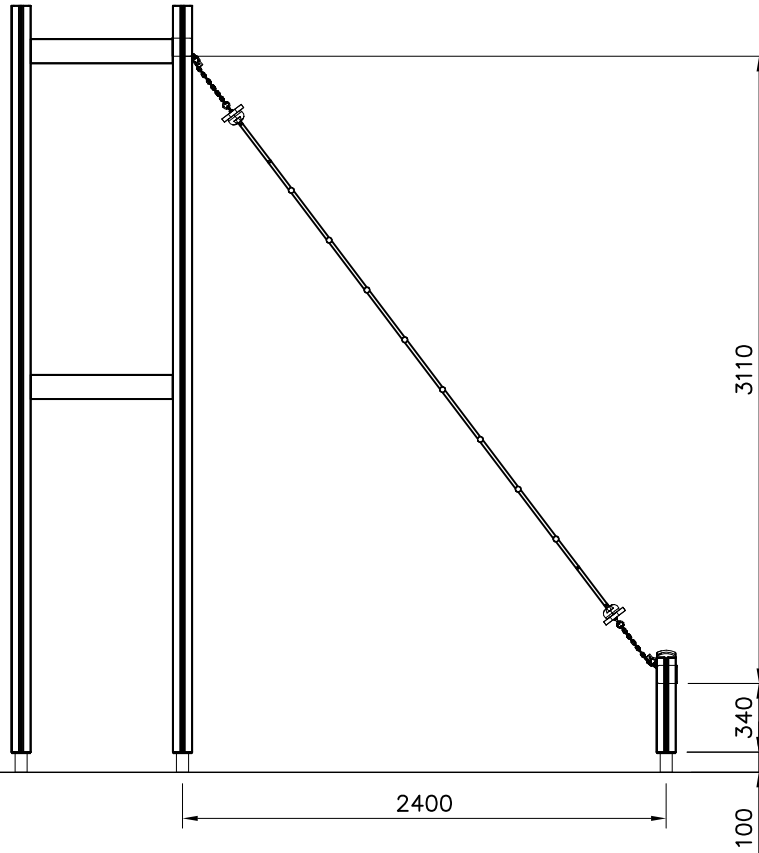

LAPPSET® FASTENER KIT

707652

DATE: 23.3.2016

2(4)