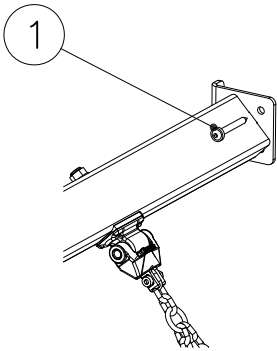

LAPPSET® FASTENER KIT

707652

DATE: 23.3.2016

2(4)

DET 1

NOTE:
Pre-Drill hole
for screw
Ø5 √50

DET 2

NOTE:
Pre-Drill hole
for screw
Ø5 √50