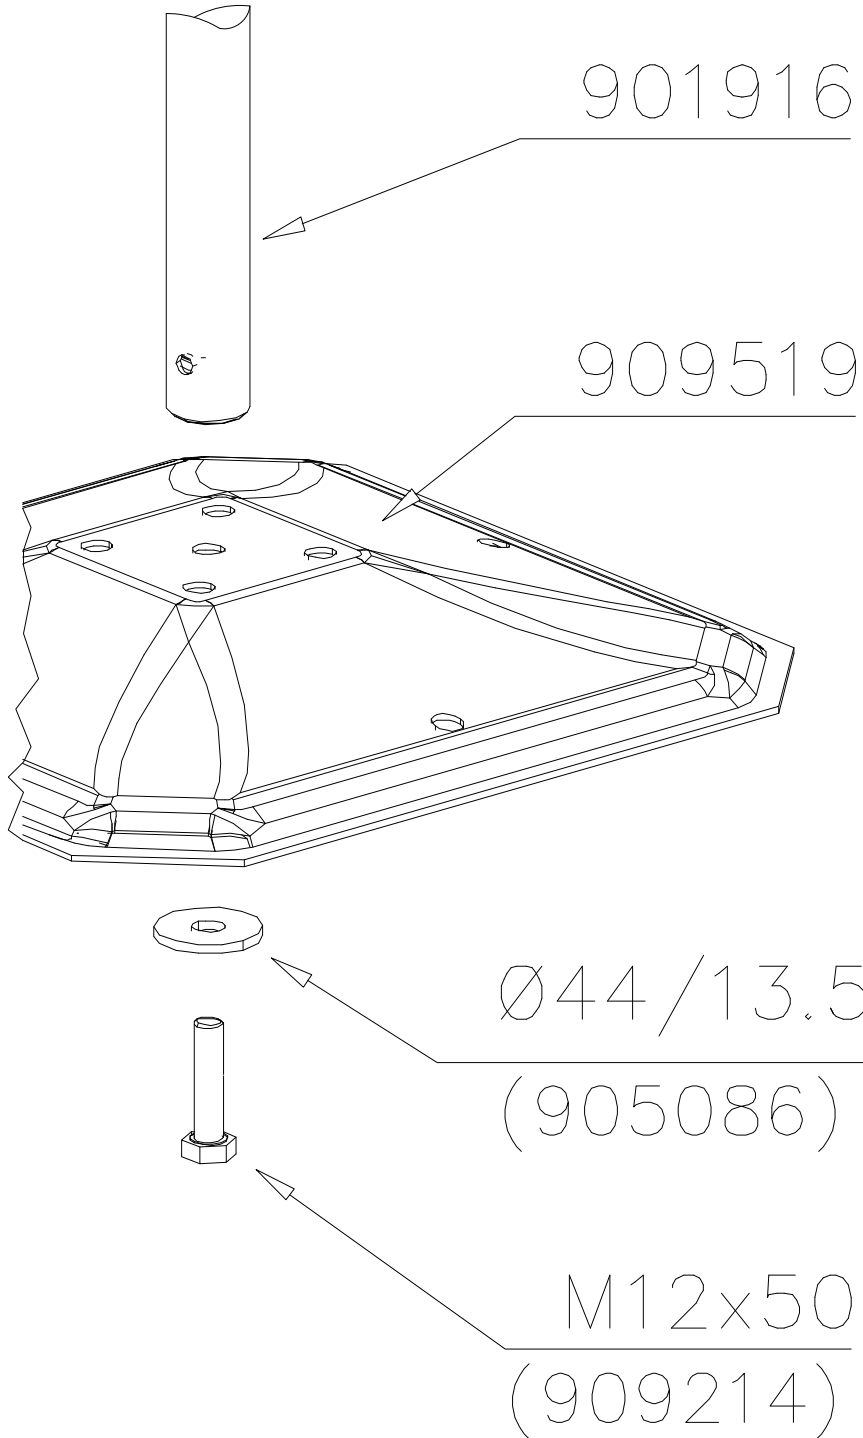

DET 1

DET 2

DET 3

DET 4

Or
 Mirror

LAPPSET® DEEP FOUNDATION

POLE

DATE: 15.5.2014

1(1)

①	905086	PCS	②	909214	PCS
		1			1
	Ø44/13.5		M12x50		
		PCS			PCS
		PCS			PCS
		PCS			PCS
		PCS			PCS
		PCS			PCS
		PCS			PCS
		PCS			PCS
		PCS			PCS

LAPPSET

DEEP FOUNDATION

SLIDE WOOD

DATE: 22.5.2015