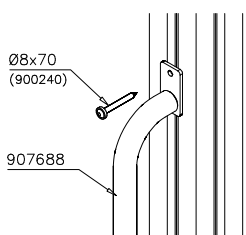

LAPPSET® FASTENER KIT

707652

DATE: 23.3.2016

2(4)

DET 1

NOTE:
Pre-Drill hole
for screw
Ø5 √50

DET 2

NOTE:
Pre-Drill hole
for screw
Ø5 √50

DET 3

DET 4

DET 5

DET 6