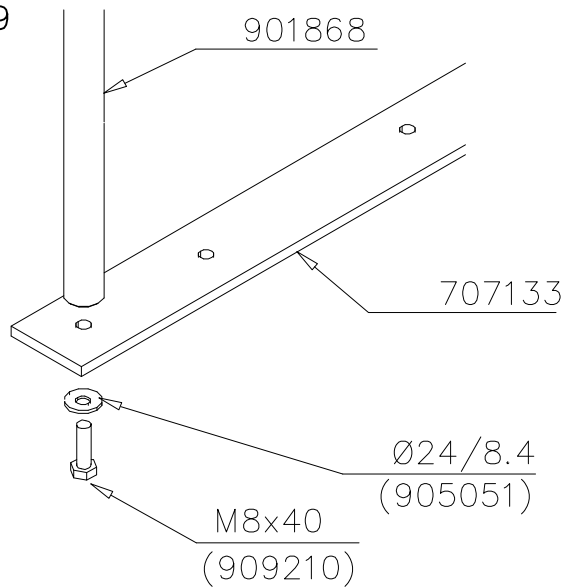

DET 7

Insert sheet metal IN to the plastic cover.

DET 8

M8x40
(909210)
Ø24/8.4
(905051)

901868

DET 9

901868

707133

Ø24/8.4
(905051)

M8x40
(909210)

① 903176	PCS	② 909850	PCS
	4		4
		M8x25	
③ 909256	PCS	④ 909633	PCS
	8		4
Ø16/8.4x1.6		M8	
⑤ 980123	PCS		PCS
	4		
Ø7x60			

***Note:**
No gaps between:
8–25mm
89–230mm

800

80

*Note