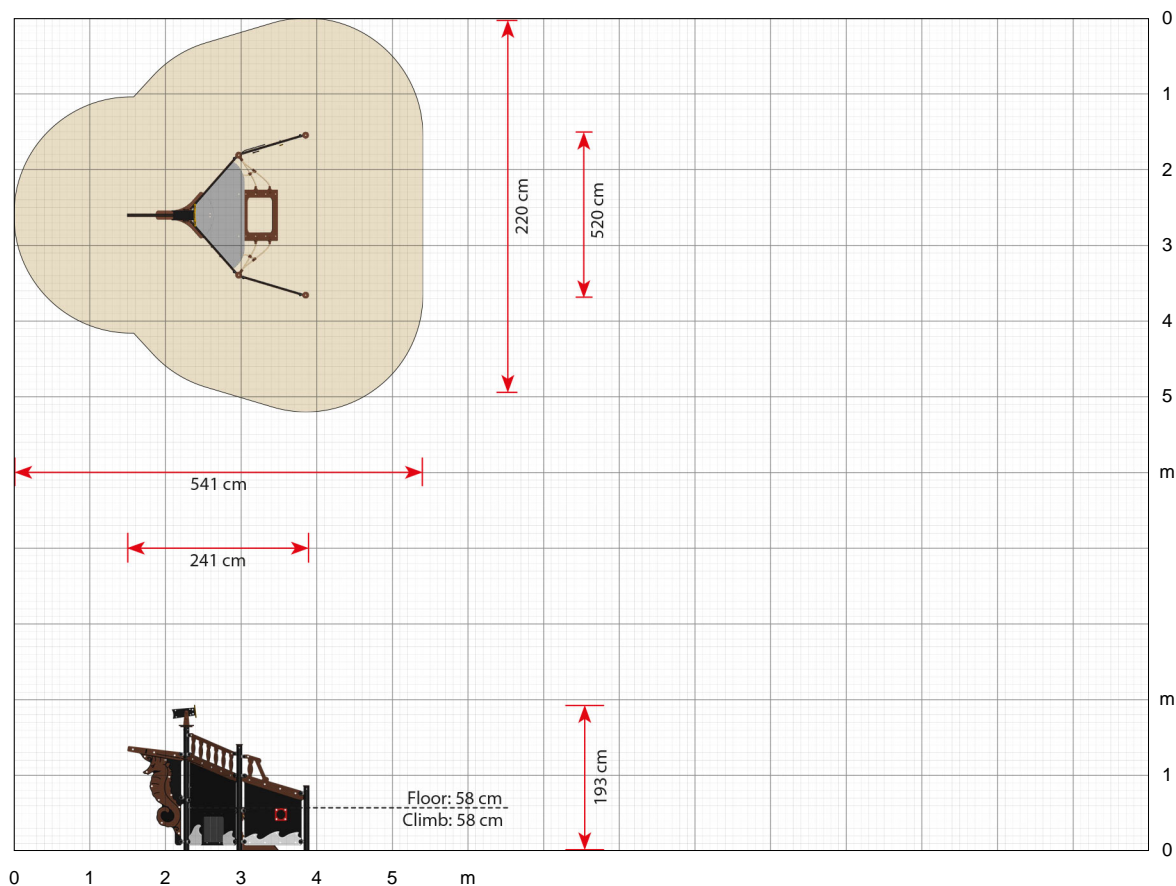

Specifications

**Order number**

LP097G: In-ground mounting

**Product dimensions (LxWxH)**

241 x 220 x 193 cm

**Area requirement incl. safety distances (LxW)**

541 x 520 cm

**Maximum fall height**

Scale 1:100 (when printed in 100%)

Click here to see more about the product on our website:
<https://www.ledonplay.com/product/lp097/>