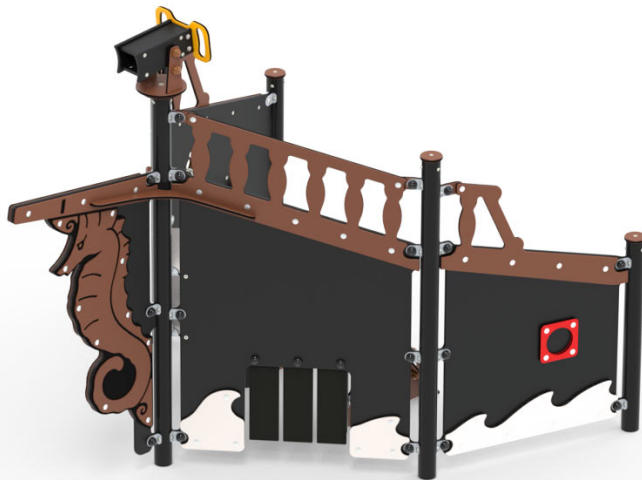

LP097

Gefion, small bow section

Click here to see a 360° animation on our website ...

The flexible pirate ship (bow)

The flexible pirate ship allows you to steadily expand your pirate ship, so that your playground investment can stretch over a longer period of time. Gefion is the smallest part of the bow. If you want a bigger bow section, take a look at [LP098 Sixtus](#). On Gefion, you can raise the anchor, use the movable telescope, which can tip and turn, or you can crawl through the rubber slats into the secret cargo room. If you want to see the other part of the flexible pirate ship, take a look at [LP099 Mercurius](#).

Like the rest of the Pirates family, Gefion is made of 100% reusable materials, so that when Gefion retires, it can become part of a new playground.

Why buy LEDON Pirates?

- Developed in collaboration with children.
- Can be infinitely expanded with ships, treasure islands and suspension bridges.
- Ships in many different price ranges.
- Ships can be combined with play systems from LEDON's other theme worlds.
- Unique playground in modular set-up.

Specifications

**Order number**

LP097G: In-ground mounting

**Product dimensions (LxWxH)**

241 x 220 x 193 cm

**Area requirement incl. safety distances (LxW)**

541 x 520 cm

**Maximum fall height**

58 cm

**Age recommendation**

From 3 years

**Approximate installation time**

2 persons 7 hours

Why choose LEDON:

Danish design and production

Playground equipment developed in cooperation with children