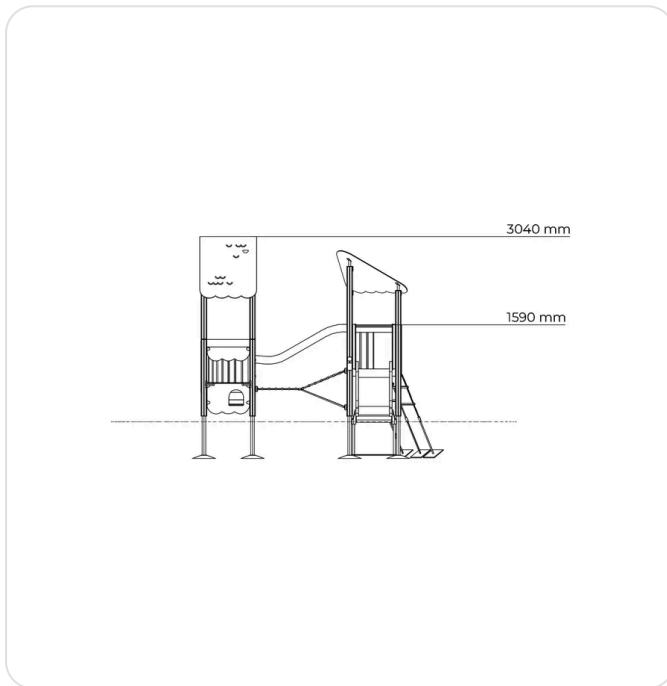

### Play functions

ROOFS 2

EXERCISING 1

PLAY WALLS 2

TOWERS 3

MEETING POINTS 2

BRIDGES 1

CLIMBING 1

## Technical information

Largest Part, mm	2450	Max Free Fall Height, PLAY, mm	1590
Netto Weight, Total Shipping Weight, kg	447.78	Minimum Space/Height, mm	3540
Foundation Type	Deep mounting, Surface mounting	Safety Area, Length, mm	6390
Heaviest part, kg	35	Width, mm	3640
Falling Space, Length, mm	6670	Falling Space, Width, mm	6830
Falling Space, m2	36	Length, mm	3530
Height, mm	3040	Safety Area, Width, mm	6550
Impact Area, m2	34		