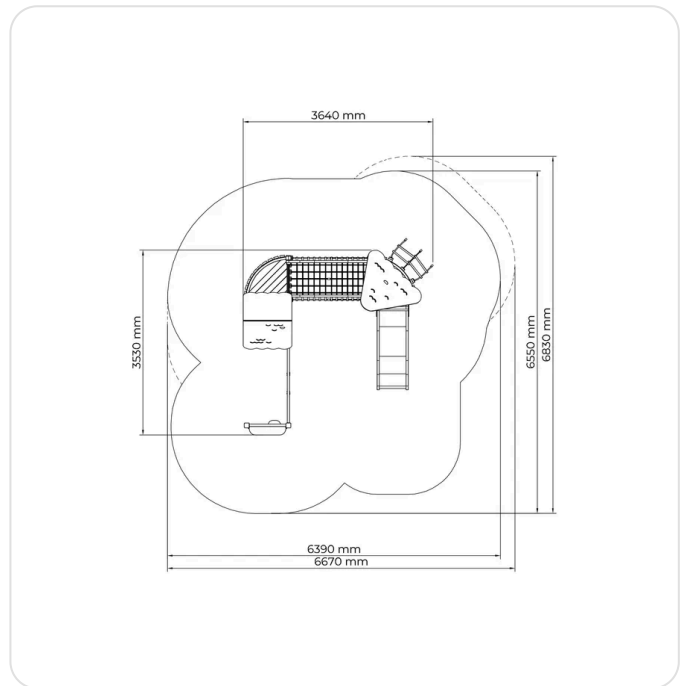

### Play functions

ROOFS 2

EXERCISING 1

PLAY WALLS 2

TOWERS 3

MEETING POINTS 2

BRIDGES 1

CLIMBING 1

## Technical information

Largest Part, mm	2450	Max Free Fall Height, PLAY, mm	1590
Netto Weight, Total Shipping Weight, kg	447.78	Minimum Space/Height, mm	3540
Foundation Type	Deep mounting, Surface mounting	Safety Area, Length, mm	6390
Heaviest part, kg	35	Width, mm	3640
Falling Space, Length, mm	6670	Falling Space, Width, mm	6830
Falling Space, m2	36	Length, mm	3530
Height, mm	3040	Safety Area, Width, mm	6550
Impact Area, m2	34		