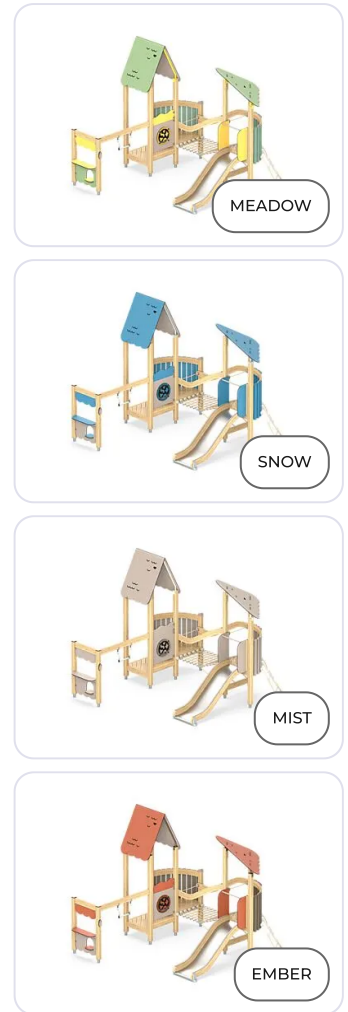

Configurable

BLOOM

MEADOW

SNOW

MIST

EMBER

## Luukas Toddler Play Tower

Prime , F24104M

If you're developing a kindergarten yard, you can not go wrong with Luukas! Luukas Toddler Play Tower focuses on the core developmental skills of children - motorical, creative, physical, emotional and cognitive. The kiosk panel invites children to roleplay shop, the slide is not too easy to access but instead requires the children to reach it via the wobbly net bridge or via the rope ladder. The play panels in the middle are great for more calm and passive play. A trapeze on the beam is a guaranteed hit activity. The product is manufactured from PEFC-certified Nordic pine. Colorful panels are HPL.

### Play functions

ROOFS 2

EXERCISING 1

PLAY WALLS 2

TOWERS 3

MEETING POINTS 2

BRIDGES 1

CLIMBING 1