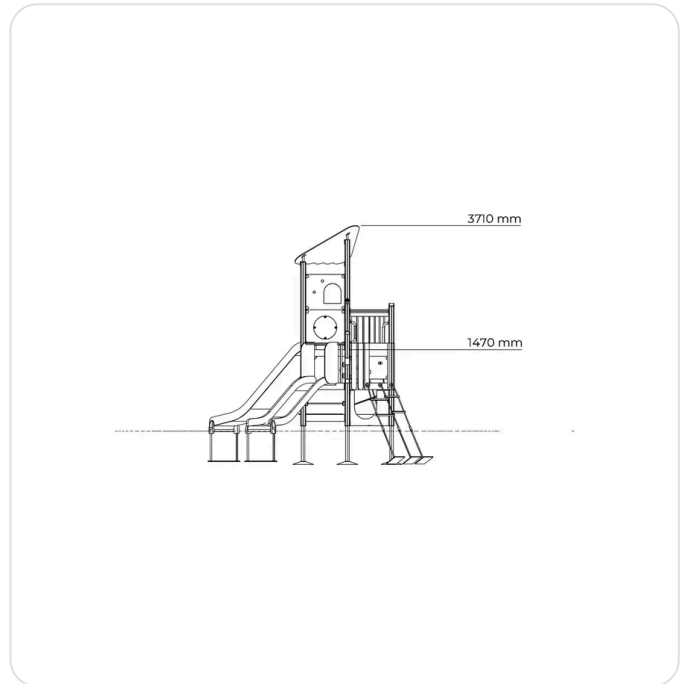

Configurable

Svante Play Tower

Prime , F24106M

Svante Play Tower is the swiss army knife of a modern playground. Two slides, climbing ladder, climbing net, play panel and seating area under the product provide children a thrilling combination of endless fun. The product is manufactured from PEFC-certified Nordic pine. Colorful panels are HPL.

Basic information

User Age	3+
Number of Users	8
Safety Standard	EN 1176-1:2017

Play functions

 ROOFS **1**
 PLAY WALLS **3**
 TOWERS **1**
 MEETING POINTS **1**
 CLIMBING **2**
 SLIDES **2**

Technical information

Largest Part, mm	3350	Max Free Fall Height, PLAY, mm	1470
Netto Weight, Total Shipping Weight, kg	427.062	Minimum Space/Height, mm	4210
Foundation Type	Deep mounting, Surface mounting	Safety Area, Length, mm	7740
Heaviest part, kg	56	Width, mm	3660
Falling Space, Length, mm	7740	Falling Space, Width, mm	6950
Falling Space, m2	33	Length, mm	4320
Height, mm	3710	Safety Area, Width, mm	6900
Impact Area, m2	32		