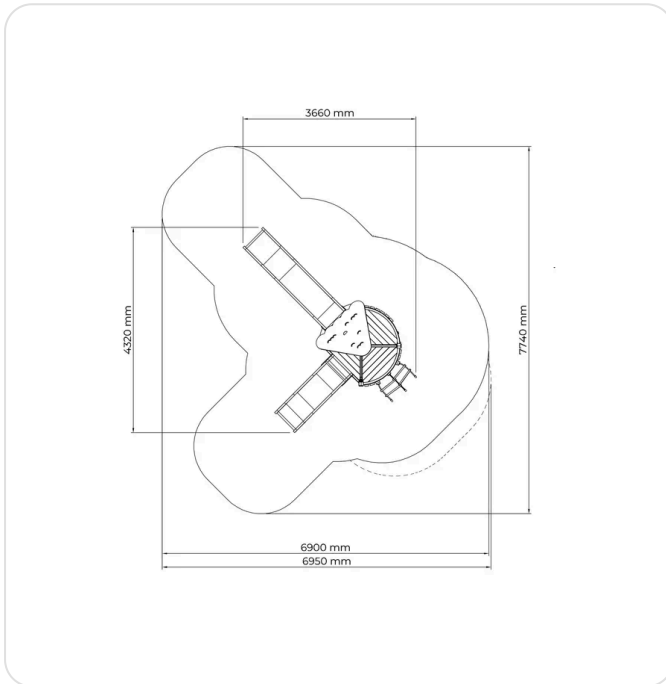

Configurable

Svante Play Tower

Prime , F24106M

Svante Play Tower is the swiss army knife of a modern playground. Two slides, climbing ladder, climbing net, play panel and seating area under the product provide children a thrilling combination of endless fun. The product is manufactured from PEFC-certified Nordic pine. Colorful panels are HPL.

Basic information

User Age	3+
Number of Users	8
Safety Standard	EN 1176-1:2017

Play functions

 ROOFS **1**
 PLAY WALLS **3**
 TOWERS **1**
 MEETING POINTS **1**
 CLIMBING **2**
 SLIDES **2**

Technical information

Largest Part, mm	3350	Max Free Fall Height, PLAY, mm	1470
Netto Weight, Total Shipping Weight, kg	427.062	Minimum Space/Height, mm	4210
Foundation Type	Deep mounting, Surface mounting	Safety Area, Length, mm	7740
Heaviest part, kg	56	Width, mm	3660
Falling Space, Length, mm	7740	Falling Space, Width, mm	6950
Falling Space, m2	33	Length, mm	4320
Height, mm	3710	Safety Area, Width, mm	6900
Impact Area, m2	32		