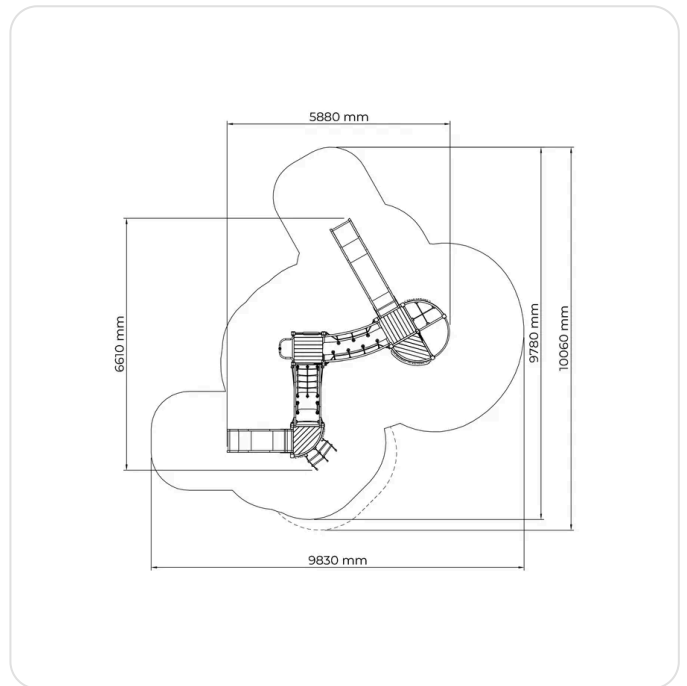

Malla Play Tower is really focusing on motorical play. Two slides, two different bridges, climbing ladders and a seating area under the product provide children a thrilling combination of active fun. The product is manufactured from PEFC-certified Nordic pine. Colorful panels are HPL.

Basic information

User Age	4+
Number of Users	15
Safety Standard	EN 1176-1:2017

Play functions

TOWERS **3**

BRIDGES **2**

CLIMBING **4**

SLIDES **2**

Technical information

Largest Part, mm	3550	Max Free Fall Height, PLAY, mm	2260
Netto Weight, Total Shipping Weight, kg	651.224	Minimum Space/Height, mm	4210
Foundation Type	Deep mounting, Surface mounting	Safety Area, Length, mm	9780
Heaviest part, kg	56	Width, mm	5880
Falling Space, Length, mm	10060	Falling Space, Width, mm	9830
Falling Space, m2	55	Length, mm	6610
Height, mm	3710	Safety Area, Width, mm	9830
Impact Area, m2	54		