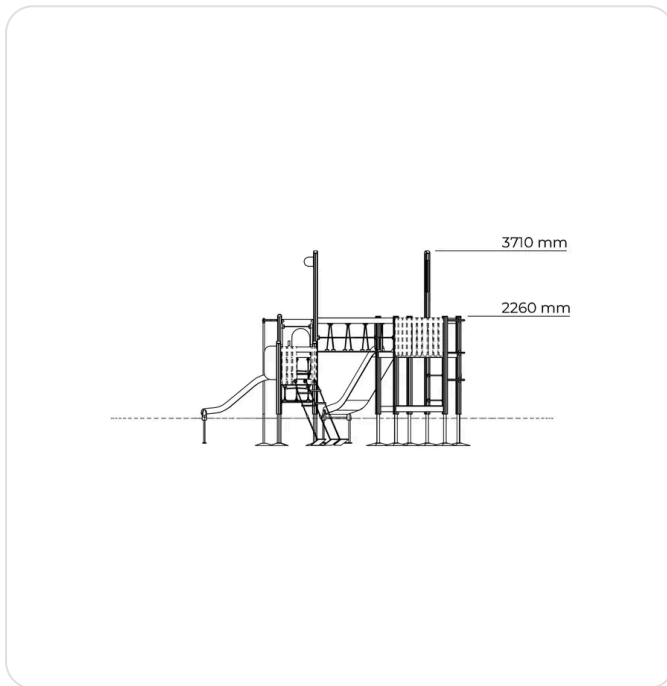

Malla Play Tower is really focusing on motorical play. Two slides, two different bridges, climbing ladders and a seating area under the product provide children a thrilling combination of active fun. The product is manufactured from PEFC-certified Nordic pine. Colorful panels are HPL.

Basic information

User Age	4+
Number of Users	15
Safety Standard	EN 1176-1:2017

Play functions

TOWERS **3**

BRIDGES **2**

CLIMBING **4**

SLIDES **2**

Technical information

Largest Part, mm	3550	Max Free Fall Height, PLAY, mm	2260
Netto Weight, Total Shipping Weight, kg	651.224	Minimum Space/Height, mm	4210
Foundation Type	Deep mounting, Surface mounting	Safety Area, Length, mm	9780
Heaviest part, kg	56	Width, mm	5880
Falling Space, Length, mm	10060	Falling Space, Width, mm	9830
Falling Space, m2	55	Length, mm	6610
Height, mm	3710	Safety Area, Width, mm	9830
Impact Area, m2	54		