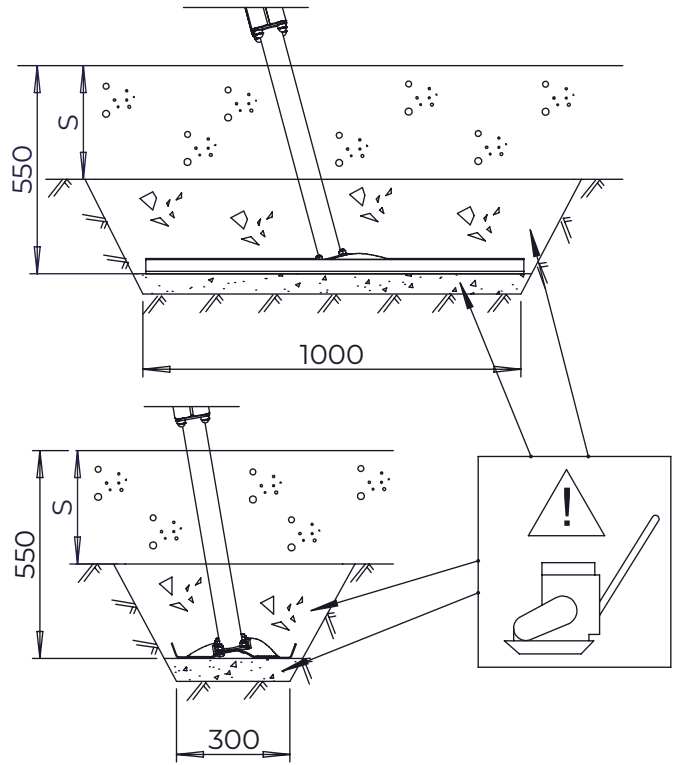

- EN/AS Impact Area 76 m2
- - - - Falling Space 76 m2
Max Falling Height 1400 mm

<p>DET 1</p>	<p>DET 2</p>	<p>DET 3</p>
<p>DET 4</p>	<p>DET 5</p>	

NO.	ITEM CODE			QTY.
1	980131	SCREW	Ø6x60	2
2	915379	TOP HAT COVER	67,5x67,6x34	1
3	915378	TOP HAT BASE	95x95x60	1

NO.	ITEM CODE			QTY.
1	702286	PRINTED LABEL	65x65	1
2	980114	SCREW	Ø4x20	4

NO.	ITEM CODE			QTY.
1	909519	FOUNDATION PLATE	380 x 380 x 45	1
2	909639	BOLT	M10x25	4
3	909638	WASHER	Ø20 / 10.5	8
4	909637	NUT	M10	4
5	905104	OUTSIDE PLUG	M10	4
6	909511	FOUNDATION TUBE	90x90x650	1

NO.	ITEM CODE			QTY.
1	909511	FOUNDATION TUBE	90x90x650	1
2	909507	FOUNDATION PLATE		1
3	909638	WASHER	Ø20 / 10.5	8
4	909639	BOLT	M10x25	4
5	909637	NUT	M10	4
6	905104	OUTSIDE PLUG	M10	4

NO.	ITEM CODE			QTY.
1	909511	FOUNDATION TUBE	90x90x650	1
2	909508	FOUNDATION PLATE		1
3	909638	WASHER	Ø20 / 10.5	8
4	909639	BOLT	M10x25	4
5	909637	NUT	M10	4
6	905104	OUTSIDE PLUG	M10	4