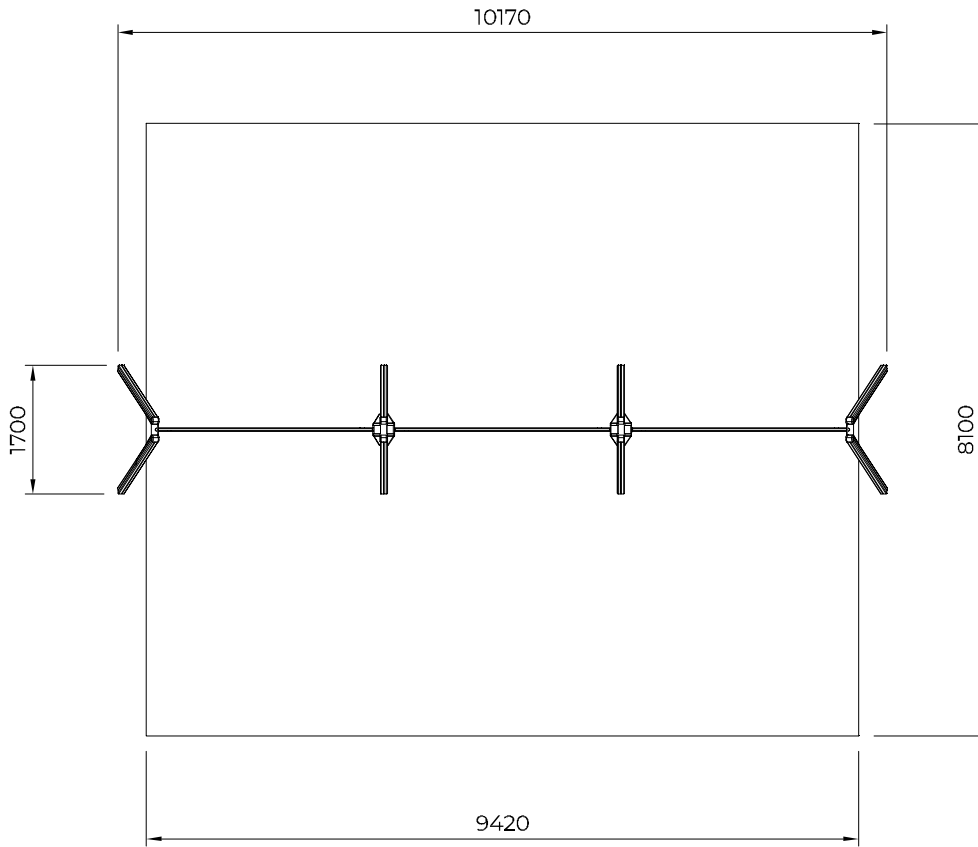

- EN/AS Impact Area 76 m2
- - - - Falling Space 76 m2
Max Falling Height 1400 mm

<p>DET 1</p>	<p>DET 2</p>	<p>DET 3</p>
<p>DET 4</p>	<p>DET 5</p>	

NO.	ITEM CODE			QTY.
1	980131	SCREW	Ø6x60	2
2	915379	TOP HAT COVER	67,5x67,6x34	1
3	915378	TOP HAT BASE	95x95x60	1

NO.	ITEM CODE			QTY.
1	702286	PRINTED LABEL	65x65	1
2	980114	SCREW	Ø4x20	4

NO.	ITEM CODE			QTY.
1	909519	FOUNDATION PLATE	380 x 380 x 45	1
2	909639	BOLT	M10x25	4
3	909638	WASHER	Ø20 / 10.5	8
4	909637	NUT	M10	4
5	905104	OUTSIDE PLUG	M10	4
6	909511	FOUNDATION TUBE	90x90x650	1

NO.	ITEM CODE			QTY.
1	909511	FOUNDATION TUBE	90x90x650	1
2	909507	FOUNDATION PLATE		1
3	909638	WASHER	Ø20 / 10.5	8
4	909639	BOLT	M10x25	4
5	909637	NUT	M10	4
6	905104	OUTSIDE PLUG	M10	4

NO.	ITEM CODE			QTY.
1	909511	FOUNDATION TUBE	90x90x650	1
2	909508	FOUNDATION PLATE		1
3	909638	WASHER	Ø20 / 10.5	8
4	909639	BOLT	M10x25	4
5	909637	NUT	M10	4
6	905104	OUTSIDE PLUG	M10	4