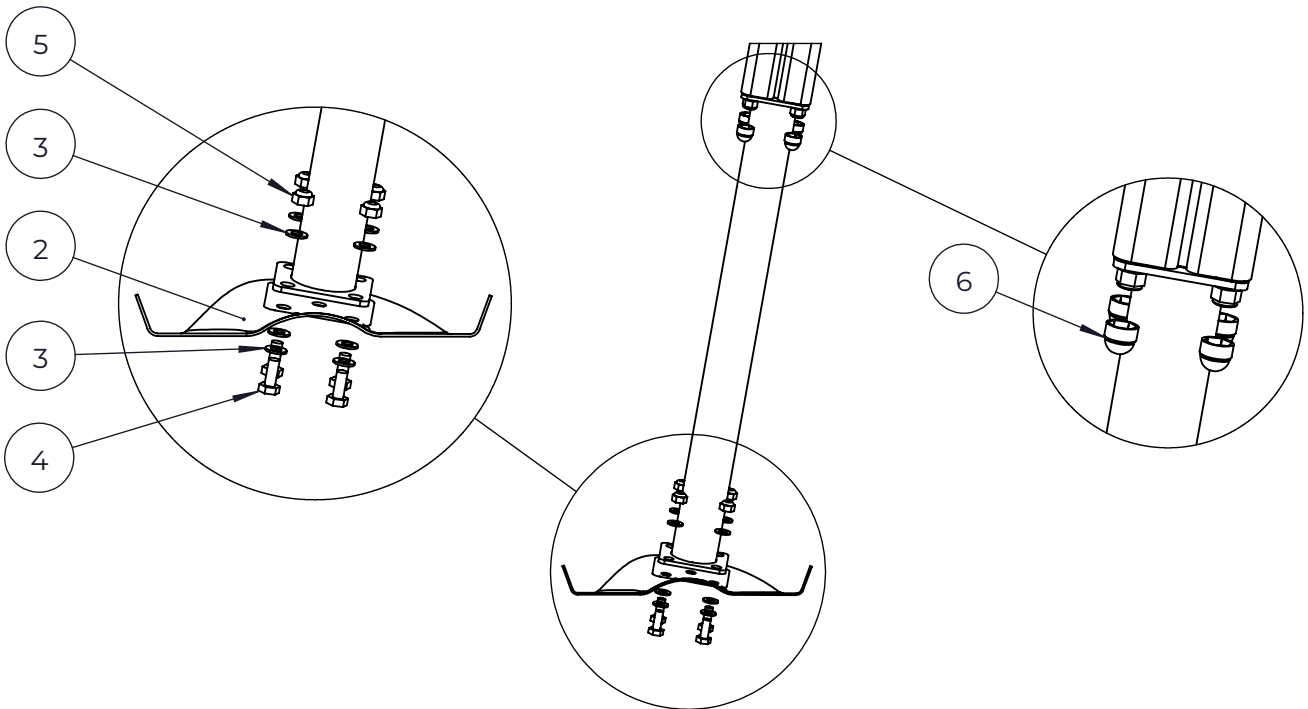

- EN/AS Impact Area 76 m2
- - - - Falling Space 76 m2
Max Falling Height 1400 mm

<p>DET 1</p>	<p>DET 2</p>	<p>DET 3</p>
<p>DET 4</p>	<p>DET 5</p>	

NO.	ITEM CODE			QTY.
1	980131	SCREW	Ø6x60	2
2	915379	TOP HAT COVER	67,5x67,6x34	1
3	915378	TOP HAT BASE	95x95x60	1

NO.	ITEM CODE			QTY.
1	702286	PRINTED LABEL	65x65	1
2	980114	SCREW	Ø4x20	4

NO.	ITEM CODE			QTY.
1	909519	FOUNDATION PLATE	380 x 380 x 45	1
2	909639	BOLT	M10x25	4
3	909638	WASHER	Ø20 / 10.5	8
4	909637	NUT	M10	4
5	905104	OUTSIDE PLUG	M10	4
6	909511	FOUNDATION TUBE	90x90x650	1

NO.	ITEM CODE			QTY.
1	909511	FOUNDATION TUBE	90x90x650	1
2	909507	FOUNDATION PLATE		1
3	909638	WASHER	Ø20 / 10.5	8
4	909639	BOLT	M10x25	4
5	909637	NUT	M10	4
6	905104	OUTSIDE PLUG	M10	4

NO.	ITEM CODE			QTY.
1	909511	FOUNDATION TUBE	90x90x650	1
2	909508	FOUNDATION PLATE		1
3	909638	WASHER	Ø20 / 10.5	8
4	909639	BOLT	M10x25	4
5	909637	NUT	M10	4
6	905104	OUTSIDE PLUG	M10	4