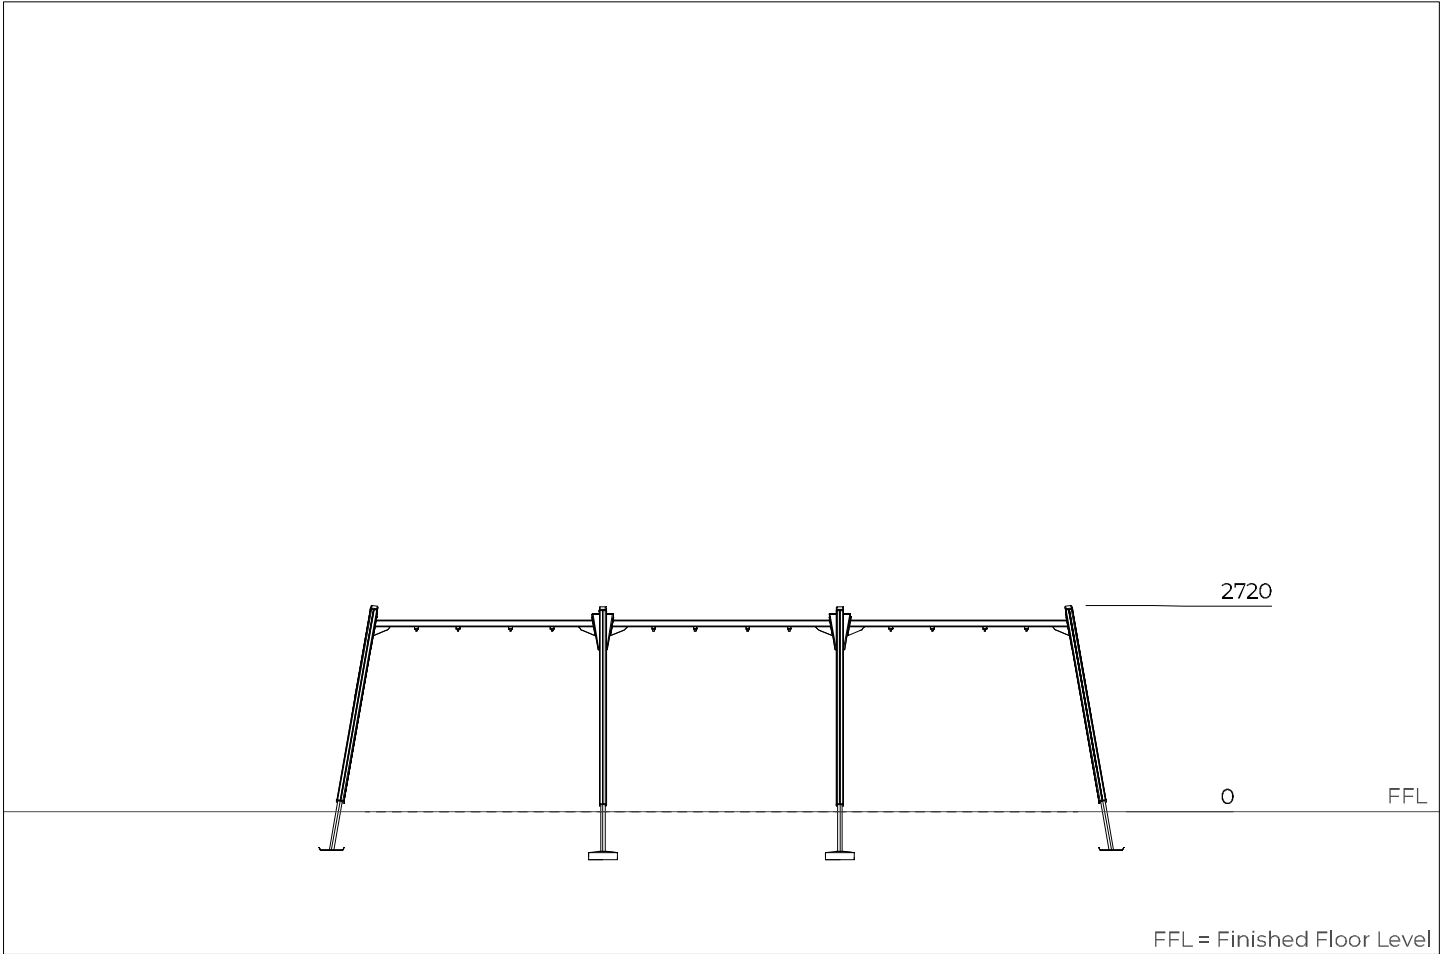

- EN/AS Impact Area 76 m2
- - - - Falling Space 76 m2
Max Falling Height 1400 mm

<p>DET 1</p>	<p>DET 2</p>	<p>DET 3</p>
<p>DET 4</p>	<p>DET 5</p>	

NO.	ITEM CODE			QTY.
1	980131	SCREW	Ø6x60	2
2	915379	TOP HAT COVER	67,5x67,6x34	1
3	915378	TOP HAT BASE	95x95x60	1

NO.	ITEM CODE			QTY.
1	702286	PRINTED LABEL	65x65	1
2	980114	SCREW	Ø4x20	4

NO.	ITEM CODE			QTY.
1	909519	FOUNDATION PLATE	380 x 380 x 45	1
2	909639	BOLT	M10x25	4
3	909638	WASHER	Ø20 / 10.5	8
4	909637	NUT	M10	4
5	905104	OUTSIDE PLUG	M10	4
6	909511	FOUNDATION TUBE	90x90x650	1

NO.	ITEM CODE			QTY.
1	909511	FOUNDATION TUBE	90x90x650	1
2	909507	FOUNDATION PLATE		1
3	909638	WASHER	Ø20 / 10.5	8
4	909639	BOLT	M10x25	4
5	909637	NUT	M10	4
6	905104	OUTSIDE PLUG	M10	4

NO.	ITEM CODE			QTY.
1	909511	FOUNDATION TUBE	90x90x650	1
2	909508	FOUNDATION PLATE		1
3	909638	WASHER	Ø20 / 10.5	8
4	909639	BOLT	M10x25	4
5	909637	NUT	M10	4
6	905104	OUTSIDE PLUG	M10	4