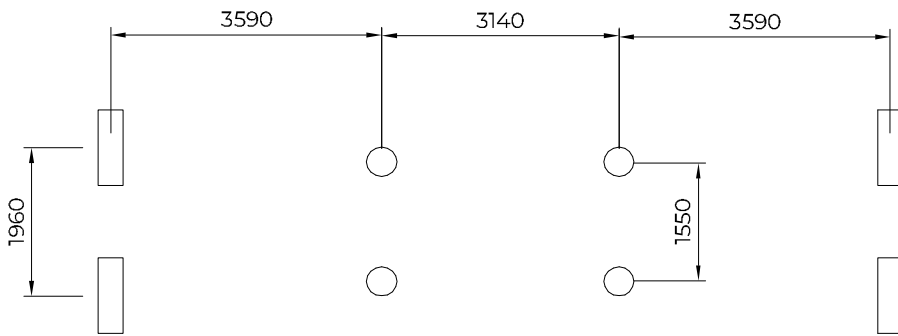

- EN/AS Impact Area 76 m2
- - - - Falling Space 76 m2
Max Falling Height 1400 mm

<p>DET 1</p>	<p>DET 2</p>	<p>DET 3</p>
<p>DET 4</p>	<p>DET 5</p>	

NO.	ITEM CODE			QTY.
1	980131	SCREW	Ø6x60	2
2	915379	TOP HAT COVER	67,5x67,6x34	1
3	915378	TOP HAT BASE	95x95x60	1

NO.	ITEM CODE			QTY.
1	702286	PRINTED LABEL	65x65	1
2	980114	SCREW	Ø4x20	4

NO.	ITEM CODE			QTY.
1	909519	FOUNDATION PLATE	380 x 380 x 45	1
2	909639	BOLT	M10x25	4
3	909638	WASHER	Ø20 / 10.5	8
4	909637	NUT	M10	4
5	905104	OUTSIDE PLUG	M10	4
6	909511	FOUNDATION TUBE	90x90x650	1

NO.	ITEM CODE			QTY.
1	909511	FOUNDATION TUBE	90x90x650	1
2	909507	FOUNDATION PLATE		1
3	909638	WASHER	Ø20 / 10.5	8
4	909639	BOLT	M10x25	4
5	909637	NUT	M10	4
6	905104	OUTSIDE PLUG	M10	4

NO.	ITEM CODE			QTY.
1	909511	FOUNDATION TUBE	90x90x650	1
2	909508	FOUNDATION PLATE		1
3	909638	WASHER	Ø20 / 10.5	8
4	909639	BOLT	M10x25	4
5	909637	NUT	M10	4
6	905104	OUTSIDE PLUG	M10	4