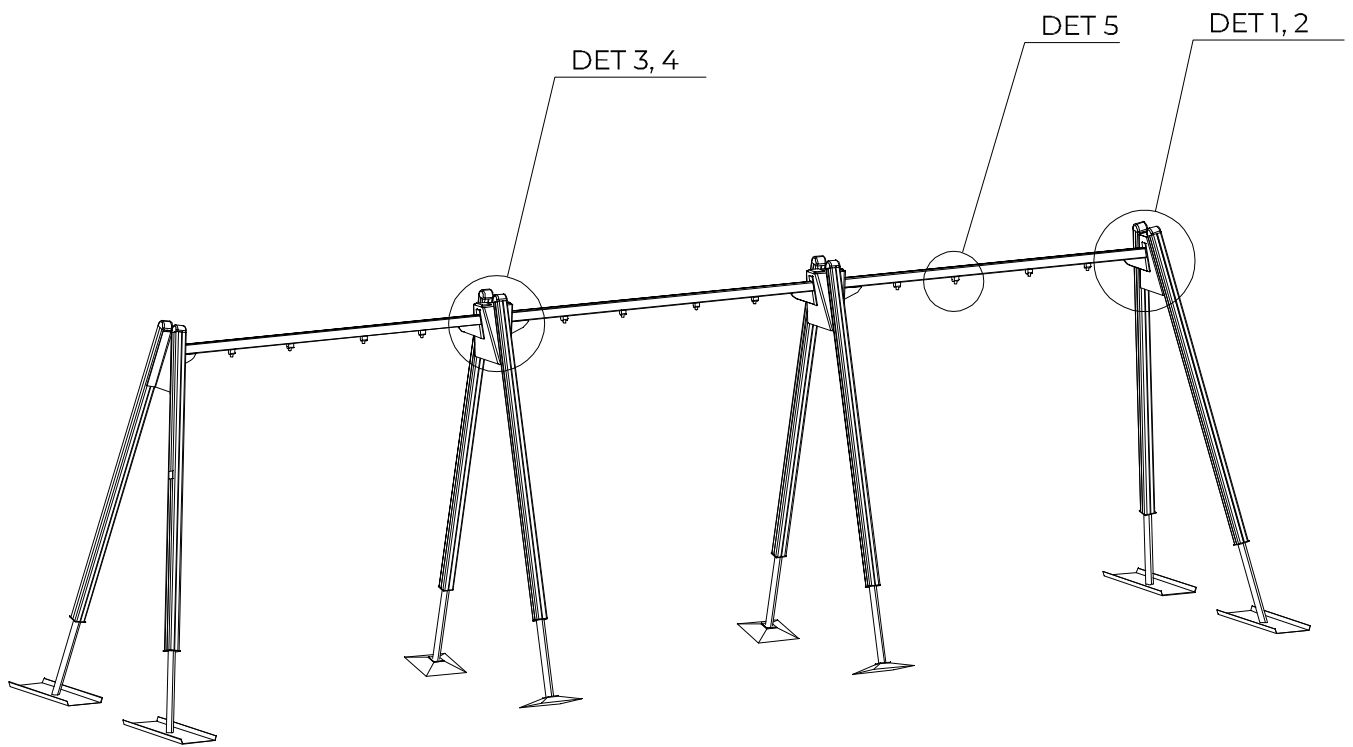

- EN/AS Impact Area 76 m2
- - - - Falling Space 76 m2
Max Falling Height 1400 mm

<p>DET 1</p>	<p>DET 2</p>	<p>DET 3</p>
<p>DET 4</p>	<p>DET 5</p>	

NO.	ITEM CODE			QTY.
1	980131	SCREW	Ø6x60	2
2	915379	TOP HAT COVER	67,5x67,6x34	1
3	915378	TOP HAT BASE	95x95x60	1

NO.	ITEM CODE			QTY.
1	702286	PRINTED LABEL	65x65	1
2	980114	SCREW	Ø4x20	4

NO.	ITEM CODE			QTY.
1	909519	FOUNDATION PLATE	380 x 380 x 45	1
2	909639	BOLT	M10x25	4
3	909638	WASHER	Ø20 / 10.5	8
4	909637	NUT	M10	4
5	905104	OUTSIDE PLUG	M10	4
6	909511	FOUNDATION TUBE	90x90x650	1

NO.	ITEM CODE			QTY.
1	909511	FOUNDATION TUBE	90x90x650	1
2	909507	FOUNDATION PLATE		1
3	909638	WASHER	Ø20 / 10.5	8
4	909639	BOLT	M10x25	4
5	909637	NUT	M10	4
6	905104	OUTSIDE PLUG	M10	4

NO.	ITEM CODE			QTY.
1	909511	FOUNDATION TUBE	90x90x650	1
2	909508	FOUNDATION PLATE		1
3	909638	WASHER	Ø20 / 10.5	8
4	909639	BOLT	M10x25	4
5	909637	NUT	M10	4
6	905104	OUTSIDE PLUG	M10	4