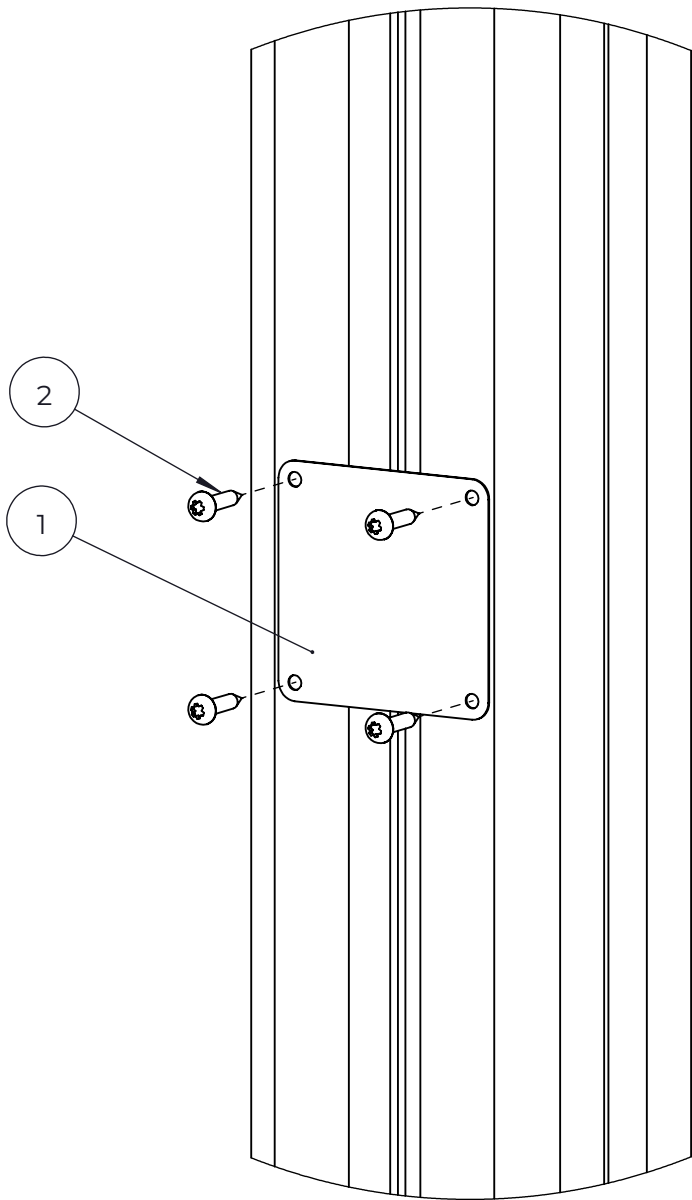

- EN/AS Impact Area 76 m2
- - - - Falling Space 76 m2
Max Falling Height 1400 mm

<p>DET 1</p>	<p>DET 2</p>	<p>DET 3</p>
<p>DET 4</p>	<p>DET 5</p>	

NO.	ITEM CODE			QTY.
1	980131	SCREW	Ø6x60	2
2	915379	TOP HAT COVER	67,5x67,6x34	1
3	915378	TOP HAT BASE	95x95x60	1

NO.	ITEM CODE			QTY.
1	702286	PRINTED LABEL	65x65	1
2	980114	SCREW	Ø4x20	4

NO.	ITEM CODE			QTY.
1	909519	FOUNDATION PLATE	380 x 380 x 45	1
2	909639	BOLT	M10x25	4
3	909638	WASHER	Ø20 / 10.5	8
4	909637	NUT	M10	4
5	905104	OUTSIDE PLUG	M10	4
6	909511	FOUNDATION TUBE	90x90x650	1

NO.	ITEM CODE			QTY.
1	909511	FOUNDATION TUBE	90x90x650	1
2	909507	FOUNDATION PLATE		1
3	909638	WASHER	Ø20 / 10.5	8
4	909639	BOLT	M10x25	4
5	909637	NUT	M10	4
6	905104	OUTSIDE PLUG	M10	4

NO.	ITEM CODE			QTY.
1	909511	FOUNDATION TUBE	90x90x650	1
2	909508	FOUNDATION PLATE		1
3	909638	WASHER	Ø20 / 10.5	8
4	909639	BOLT	M10x25	4
5	909637	NUT	M10	4
6	905104	OUTSIDE PLUG	M10	4