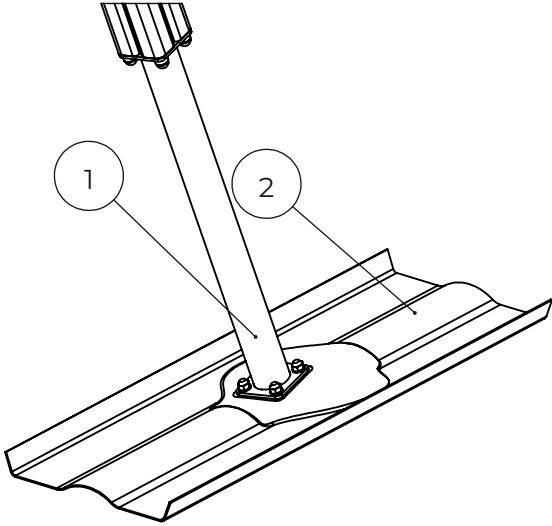

- EN/AS Impact Area 76 m2
- - - - Falling Space 76 m2
Max Falling Height 1400 mm

<p>DET 1</p>	<p>DET 2</p>	<p>DET 3</p>
<p>DET 4</p>	<p>DET 5</p>	

NO.	ITEM CODE			QTY.
1	980131	SCREW	Ø6x60	2
2	915379	TOP HAT COVER	67,5x67,6x34	1
3	915378	TOP HAT BASE	95x95x60	1

NO.	ITEM CODE			QTY.
1	702286	PRINTED LABEL	65x65	1
2	980114	SCREW	Ø4x20	4

NO.	ITEM CODE			QTY.
1	909519	FOUNDATION PLATE	380 x 380 x 45	1
2	909639	BOLT	M10x25	4
3	909638	WASHER	Ø20 / 10.5	8
4	909637	NUT	M10	4
5	905104	OUTSIDE PLUG	M10	4
6	909511	FOUNDATION TUBE	90x90x650	1