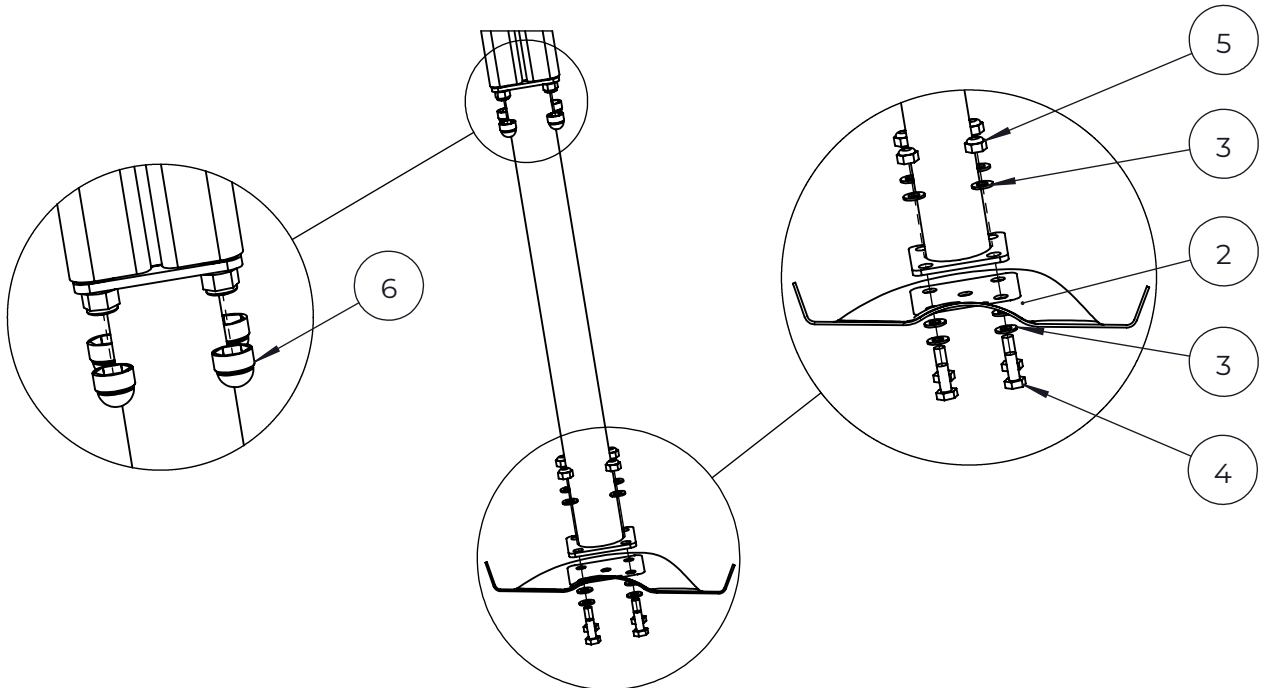

- EN/AS Impact Area 76 m2
- - - - Falling Space 76 m2
Max Falling Height 1400 mm

<p>DET 1</p>	<p>DET 2</p>	<p>DET 3</p>
<p>DET 4</p>	<p>DET 5</p>	

NO.	ITEM CODE			QTY.
1	980131	SCREW	Ø6x60	2
2	915379	TOP HAT COVER	67,5x67,6x34	1
3	915378	TOP HAT BASE	95x95x60	1

NO.	ITEM CODE			QTY.
1	702286	PRINTED LABEL	65x65	1
2	980114	SCREW	Ø4x20	4

NO.	ITEM CODE			QTY.
1	909519	FOUNDATION PLATE	380 x 380 x 45	1
2	909639	BOLT	M10x25	4
3	909638	WASHER	Ø20 / 10.5	8
4	909637	NUT	M10	4
5	905104	OUTSIDE PLUG	M10	4
6	909511	FOUNDATION TUBE	90x90x650	1

NO.	ITEM CODE			QTY.
1	909511	FOUNDATION TUBE	90x90x650	1
2	909507	FOUNDATION PLATE		1
3	909638	WASHER	Ø20 / 10.5	8
4	909639	BOLT	M10x25	4
5	909637	NUT	M10	4
6	905104	OUTSIDE PLUG	M10	4

NO.	ITEM CODE			QTY.
1	909511	FOUNDATION TUBE	90x90x650	1
2	909508	FOUNDATION PLATE		1
3	909638	WASHER	Ø20 / 10.5	8
4	909639	BOLT	M10x25	4
5	909637	NUT	M10	4
6	905104	OUTSIDE PLUG	M10	4