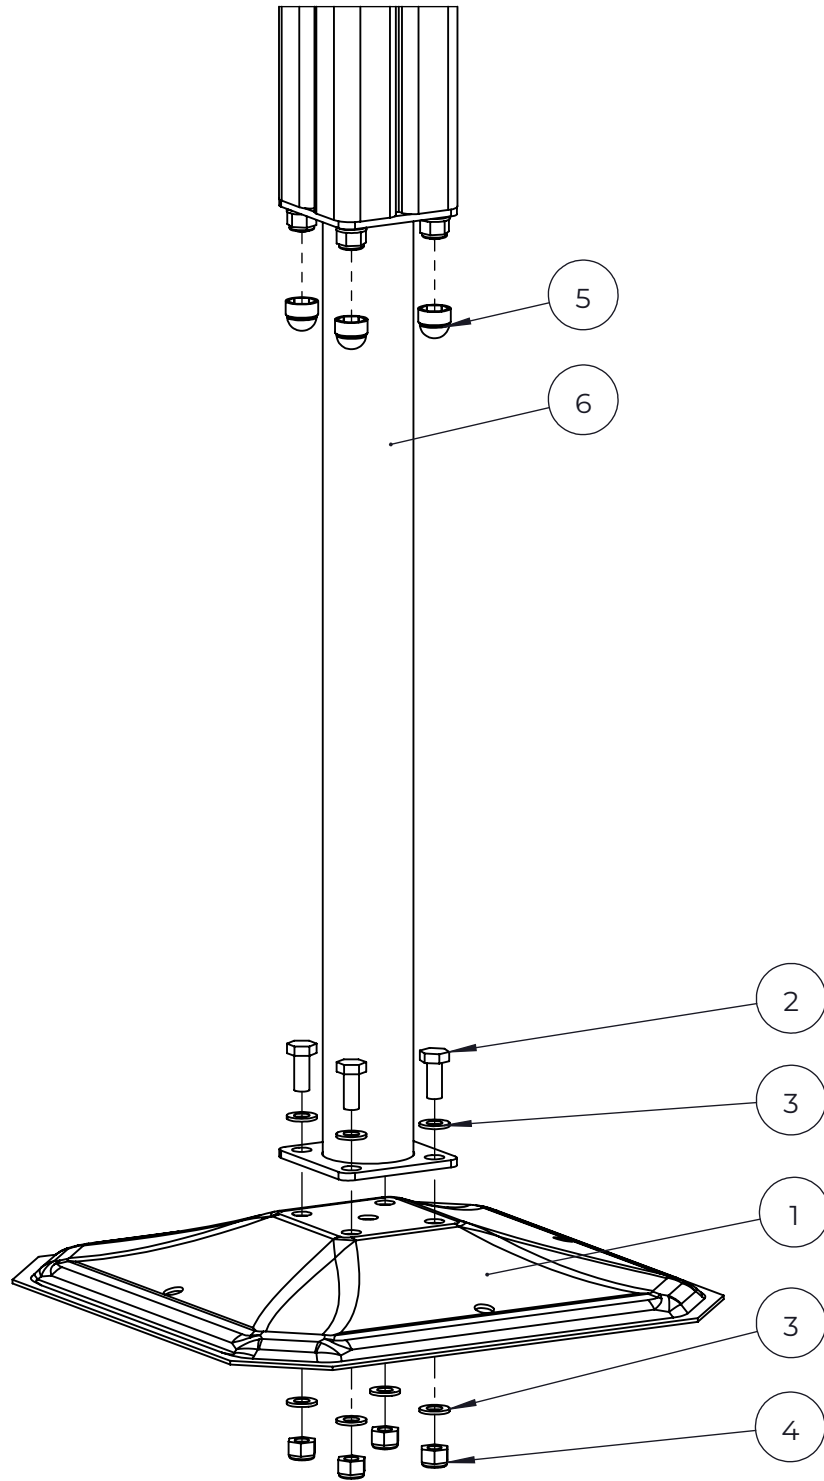

- EN/AS Impact Area 76 m2
- - - - Falling Space 76 m2
Max Falling Height 1400 mm

<p>DET 1</p>	<p>DET 2</p>	<p>DET 3</p>
<p>DET 4</p>	<p>DET 5</p>	

NO.	ITEM CODE			QTY.
1	980131	SCREW	Ø6x60	2
2	915379	TOP HAT COVER	67,5x67,6x34	1
3	915378	TOP HAT BASE	95x95x60	1

NO.	ITEM CODE			QTY.
1	702286	PRINTED LABEL	65x65	1
2	980114	SCREW	Ø4x20	4

NO.	ITEM CODE			QTY.
1	909519	FOUNDATION PLATE	380 x 380 x 45	1
2	909639	BOLT	M10x25	4
3	909638	WASHER	Ø20 / 10.5	8
4	909637	NUT	M10	4
5	905104	OUTSIDE PLUG	M10	4
6	909511	FOUNDATION TUBE	90x90x650	1

NO.	ITEM CODE			QTY.
1	909511	FOUNDATION TUBE	90x90x650	1
2	909507	FOUNDATION PLATE		1
3	909638	WASHER	Ø20 / 10.5	8
4	909639	BOLT	M10x25	4
5	909637	NUT	M10	4
6	905104	OUTSIDE PLUG	M10	4

NO.	ITEM CODE			QTY.
1	909511	FOUNDATION TUBE	90x90x650	1
2	909508	FOUNDATION PLATE		1
3	909638	WASHER	Ø20 / 10.5	8
4	909639	BOLT	M10x25	4
5	909637	NUT	M10	4
6	905104	OUTSIDE PLUG	M10	4