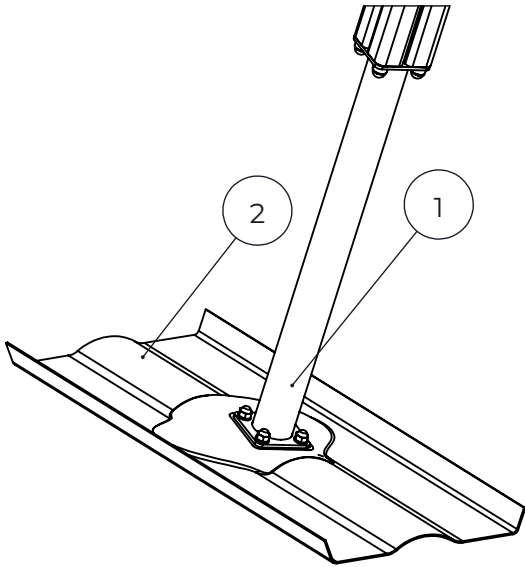

- EN/AS Impact Area 76 m2
- - - - Falling Space 76 m2
Max Falling Height 1400 mm

<p>DET 1</p>	<p>DET 2</p>	<p>DET 3</p>
<p>DET 4</p>	<p>DET 5</p>	

NO.	ITEM CODE			QTY.
1	980131	SCREW	Ø6x60	2
2	915379	TOP HAT COVER	67,5x67,6x34	1
3	915378	TOP HAT BASE	95x95x60	1

NO.	ITEM CODE			QTY.
1	702286	PRINTED LABEL	65x65	1
2	980114	SCREW	Ø4x20	4

NO.	ITEM CODE			QTY.
1	909519	FOUNDATION PLATE	380 x 380 x 45	1
2	909639	BOLT	M10x25	4
3	909638	WASHER	Ø20 / 10.5	8
4	909637	NUT	M10	4
5	905104	OUTSIDE PLUG	M10	4
6	909511	FOUNDATION TUBE	90x90x650	1

NO.	ITEM CODE			QTY.
1	909511	FOUNDATION TUBE	90x90x650	1
2	909507	FOUNDATION PLATE		1
3	909638	WASHER	Ø20 / 10.5	8
4	909639	BOLT	M10x25	4
5	909637	NUT	M10	4
6	905104	OUTSIDE PLUG	M10	4

NO.	ITEM CODE			QTY.
1	909511	FOUNDATION TUBE	90x90x650	1
2	909508	FOUNDATION PLATE		1
3	909638	WASHER	Ø20 / 10.5	8
4	909639	BOLT	M10x25	4
5	909637	NUT	M10	4
6	905104	OUTSIDE PLUG	M10	4