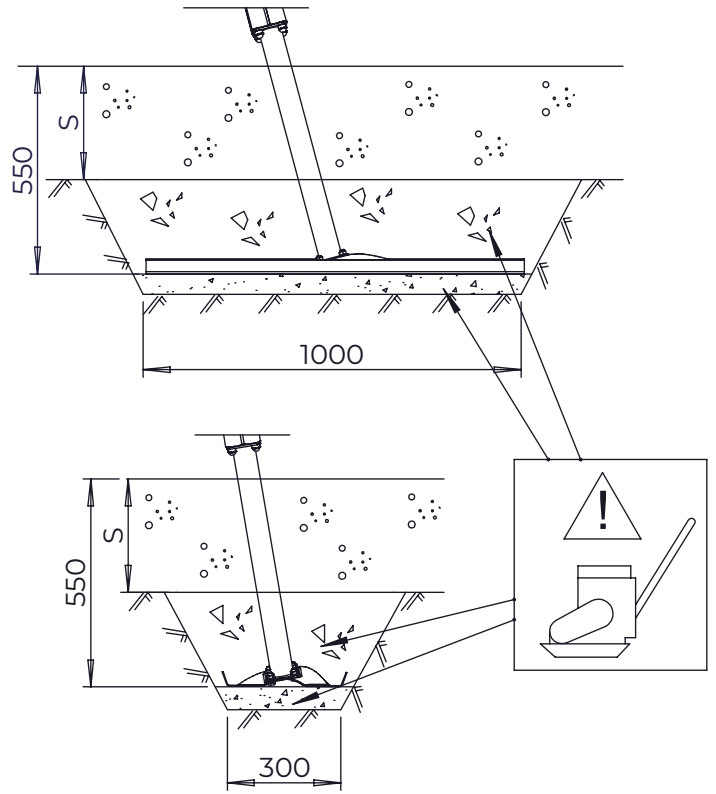

- EN/AS Impact Area 76 m2
- - - - Falling Space 76 m2
Max Falling Height 1400 mm

<p>DET 1</p>	<p>DET 2</p>	<p>DET 3</p>
<p>DET 4</p>	<p>DET 5</p>	

NO.	ITEM CODE			QTY.
1	980131	SCREW	Ø6x60	2
2	915379	TOP HAT COVER	67,5x67,6x34	1
3	915378	TOP HAT BASE	95x95x60	1

NO.	ITEM CODE			QTY.
1	702286	PRINTED LABEL	65x65	1
2	980114	SCREW	Ø4x20	4

NO.	ITEM CODE			QTY.
1	909519	FOUNDATION PLATE	380 x 380 x 45	1
2	909639	BOLT	M10x25	4
3	909638	WASHER	Ø20 / 10.5	8
4	909637	NUT	M10	4
5	905104	OUTSIDE PLUG	M10	4
6	909511	FOUNDATION TUBE	90x90x650	1

NO.	ITEM CODE			QTY.
1	909511	FOUNDATION TUBE	90x90x650	1
2	909507	FOUNDATION PLATE		1
3	909638	WASHER	Ø20 / 10.5	8
4	909639	BOLT	M10x25	4
5	909637	NUT	M10	4
6	905104	OUTSIDE PLUG	M10	4

NO.	ITEM CODE			QTY.
1	909511	FOUNDATION TUBE	90x90x650	1
2	909508	FOUNDATION PLATE		1
3	909638	WASHER	Ø20 / 10.5	8
4	909639	BOLT	M10x25	4
5	909637	NUT	M10	4
6	905104	OUTSIDE PLUG	M10	4