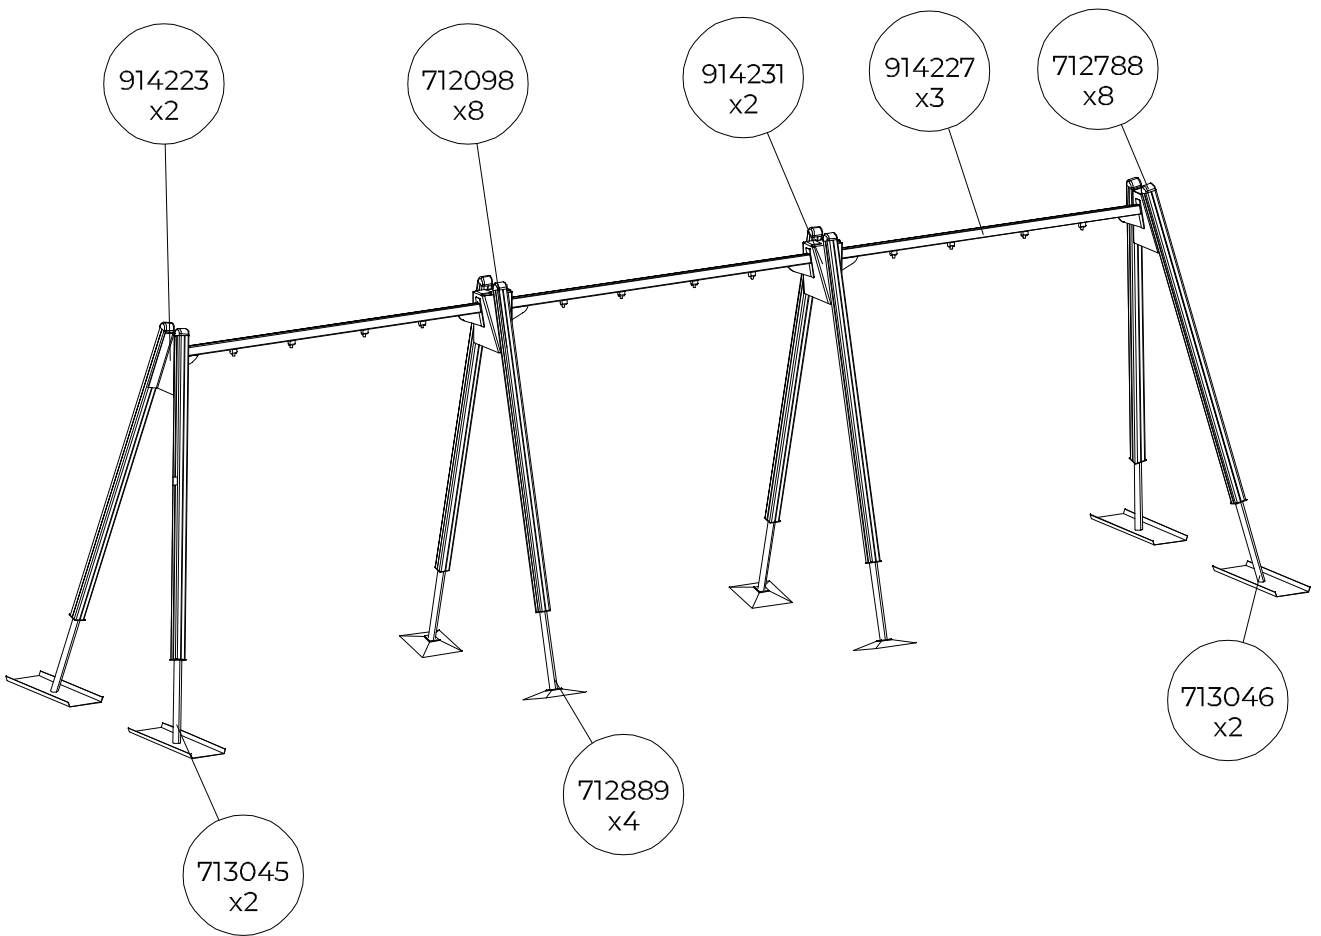

- EN/AS Impact Area 76 m2
- - - - Falling Space 76 m2
Max Falling Height 1400 mm

<p>DET 1</p>	<p>DET 2</p>	<p>DET 3</p>
<p>DET 4</p>	<p>DET 5</p>	

NO.	ITEM CODE			QTY.
1	980131	SCREW	Ø6x60	2
2	915379	TOP HAT COVER	67,5x67,6x34	1
3	915378	TOP HAT BASE	95x95x60	1

NO.	ITEM CODE			QTY.
1	702286	PRINTED LABEL	65x65	1
2	980114	SCREW	Ø4x20	4

NO.	ITEM CODE			QTY.
1	909519	FOUNDATION PLATE	380 x 380 x 45	1
2	909639	BOLT	M10x25	4
3	909638	WASHER	Ø20 / 10.5	8
4	909637	NUT	M10	4
5	905104	OUTSIDE PLUG	M10	4
6	909511	FOUNDATION TUBE	90x90x650	1

NO.	ITEM CODE			QTY.
1	909511	FOUNDATION TUBE	90x90x650	1
2	909507	FOUNDATION PLATE		1
3	909638	WASHER	Ø20 / 10.5	8
4	909639	BOLT	M10x25	4
5	909637	NUT	M10	4
6	905104	OUTSIDE PLUG	M10	4

NO.	ITEM CODE			QTY.
1	909511	FOUNDATION TUBE	90x90x650	1
2	909508	FOUNDATION PLATE		1
3	909638	WASHER	Ø20 / 10.5	8
4	909639	BOLT	M10x25	4
5	909637	NUT	M10	4
6	905104	OUTSIDE PLUG	M10	4