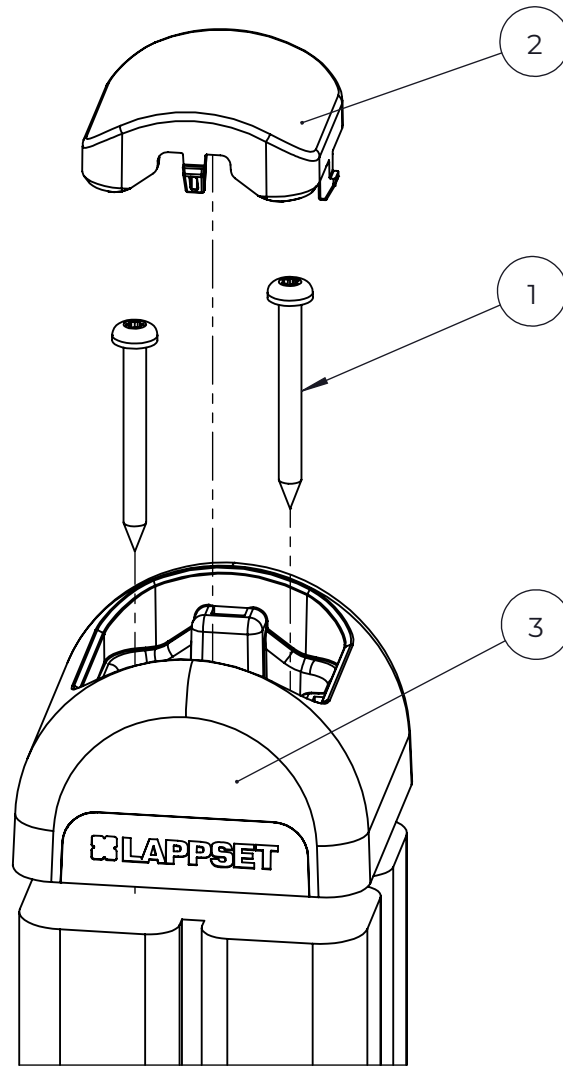

- EN/AS Impact Area 76 m2
- - - - Falling Space 76 m2
Max Falling Height 1400 mm

<p>DET 1</p>	<p>DET 2</p>	<p>DET 3</p>
<p>DET 4</p>	<p>DET 5</p>	

NO.	ITEM CODE			QTY.
1	980131	SCREW	Ø6x60	2
2	915379	TOP HAT COVER	67,5x67,6x34	1
3	915378	TOP HAT BASE	95x95x60	1

NO.	ITEM CODE			QTY.
1	702286	PRINTED LABEL	65x65	1
2	980114	SCREW	Ø4x20	4

NO.	ITEM CODE			QTY.
1	909519	FOUNDATION PLATE	380 x 380 x 45	1
2	909639	BOLT	M10x25	4
3	909638	WASHER	Ø20 / 10.5	8
4	909637	NUT	M10	4
5	905104	OUTSIDE PLUG	M10	4
6	909511	FOUNDATION TUBE	90x90x650	1

NO.	ITEM CODE			QTY.
1	909511	FOUNDATION TUBE	90x90x650	1
2	909507	FOUNDATION PLATE		1
3	909638	WASHER	Ø20 / 10.5	8
4	909639	BOLT	M10x25	4
5	909637	NUT	M10	4
6	905104	OUTSIDE PLUG	M10	4

NO.	ITEM CODE			QTY.
1	909511	FOUNDATION TUBE	90x90x650	1
2	909508	FOUNDATION PLATE		1
3	909638	WASHER	Ø20 / 10.5	8
4	909639	BOLT	M10x25	4
5	909637	NUT	M10	4
6	905104	OUTSIDE PLUG	M10	4