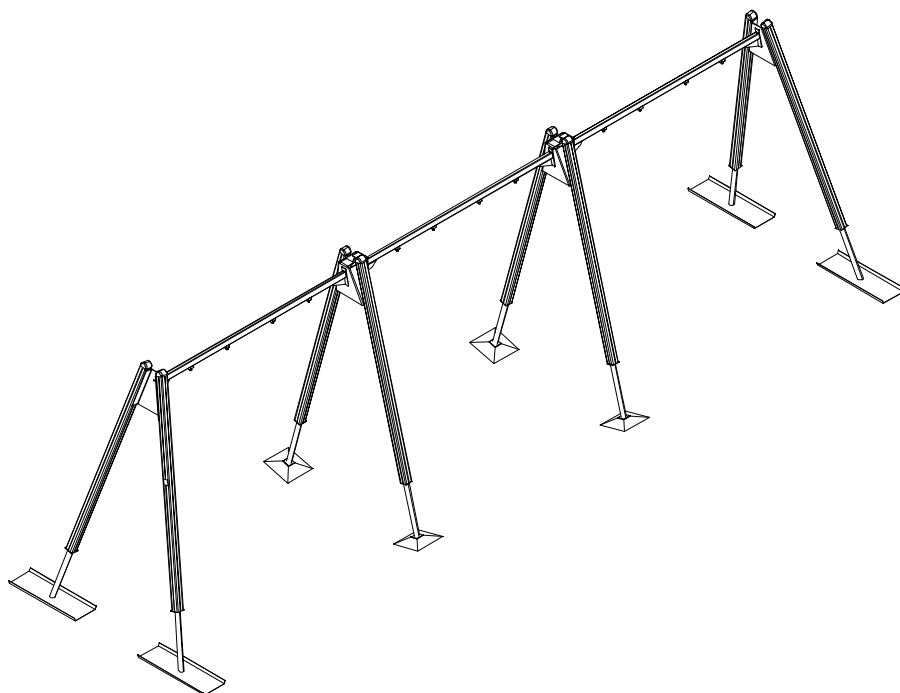

PRIME

ASENNUSOHJE
MONTERINGSANSVISNING
INSTALLATION INSTRUCTION
AUFBAUANLEITUNG
NOTICE D'INSTALLATION

DATE: 13.1.2026

F24401M