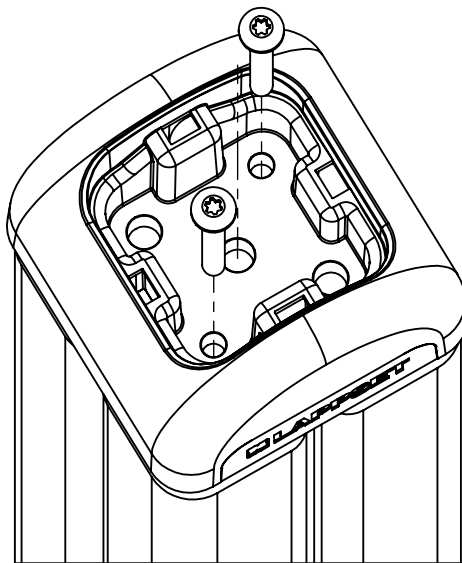

- EN/AS Impact Area 76 m2
- - - - Falling Space 76 m2
Max Falling Height 1400 mm

<p>DET 1</p>	<p>DET 2</p>	<p>DET 3</p>
<p>DET 4</p>	<p>DET 5</p>	

NO.	ITEM CODE			QTY.
1	980131	SCREW	Ø6x60	2
2	915379	TOP HAT COVER	67,5x67,6x34	1
3	915378	TOP HAT BASE	95x95x60	1

NO.	ITEM CODE			QTY.
1	702286	PRINTED LABEL	65x65	1
2	980114	SCREW	Ø4x20	4

NO.	ITEM CODE			QTY.
1	909519	FOUNDATION PLATE	380 x 380 x 45	1
2	909639	BOLT	M10x25	4
3	909638	WASHER	Ø20 / 10.5	8
4	909637	NUT	M10	4
5	905104	OUTSIDE PLUG	M10	4
6	909511	FOUNDATION TUBE	90x90x650	1

NO.	ITEM CODE			QTY.
1	909511	FOUNDATION TUBE	90x90x650	1
2	909507	FOUNDATION PLATE		1
3	909638	WASHER	Ø20 / 10.5	8
4	909639	BOLT	M10x25	4
5	909637	NUT	M10	4
6	905104	OUTSIDE PLUG	M10	4

NO.	ITEM CODE			QTY.
1	909511	FOUNDATION TUBE	90x90x650	1
2	909508	FOUNDATION PLATE		1
3	909638	WASHER	Ø20 / 10.5	8
4	909639	BOLT	M10x25	4
5	909637	NUT	M10	4
6	905104	OUTSIDE PLUG	M10	4