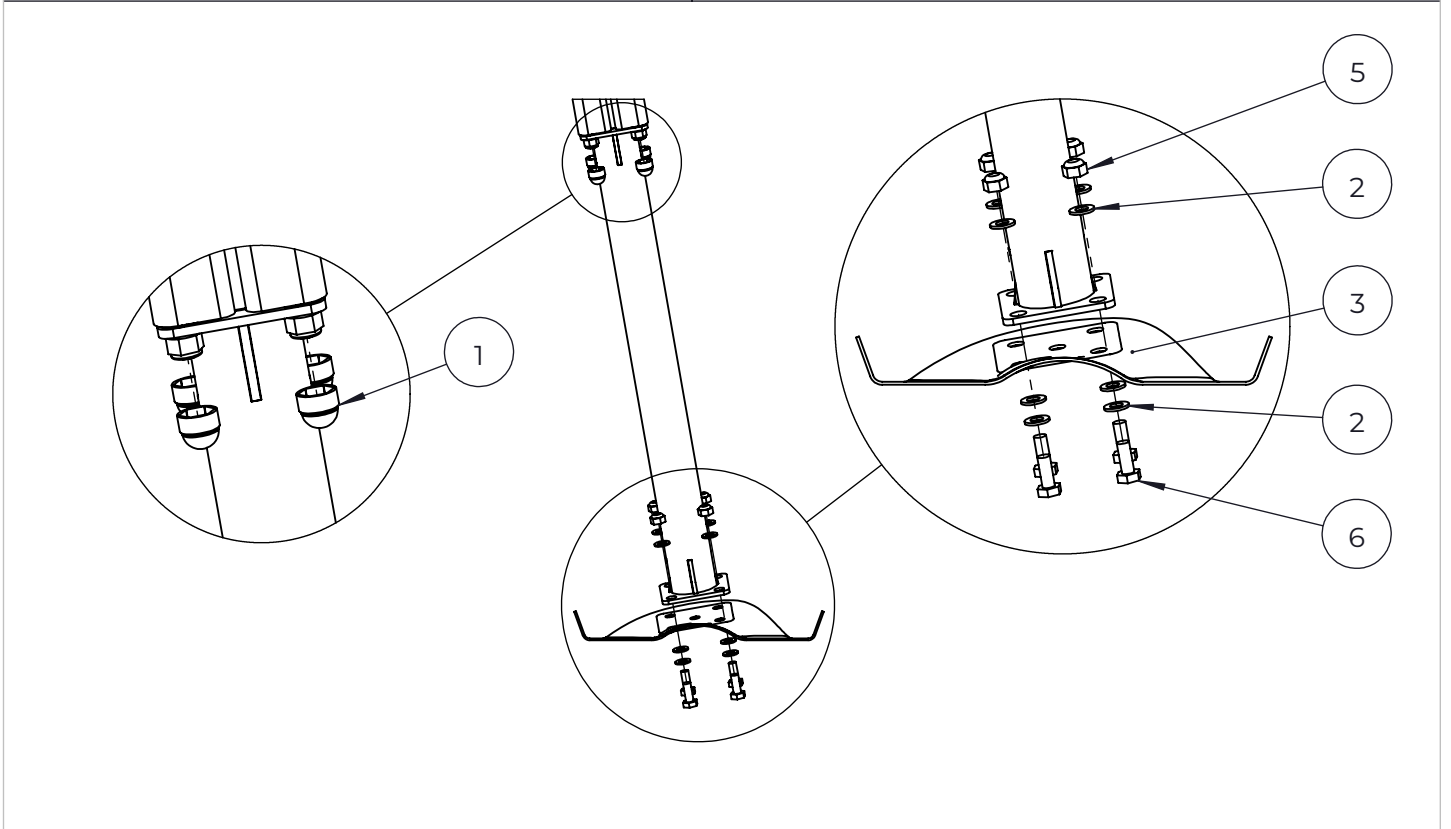

DET 1

NO.	ITEM CODE			QTY.
1	980131	SCREW	Ø6x60	2
2	915379	TOP HAT COVER	67,5x67,6x34	1
3	915378	TOP HAT BASE	95x95x60	1

NO.	ITEM CODE			QTY.
1	702286	PRINTED LABEL	65x65	1
2	980114	SCREW	Ø4x20	4

NO.	ITEM CODE			QTY.
1	909511	FOUNDATION TUBE	90x90x650	1
2	909507	FOUNDATION PLATE		1
3	909638	WASHER	Ø20 / 10.5	8
4	909639	BOLT	M10x25	4
5	909637	NUT	M10	4
6	905104	OUTSIDE PLUG	M10	4

NO.	ITEM CODE			QTY.
1	909511	FOUNDATION TUBE	90x90x650	1
2	909508	FOUNDATION PLATE		1
3	909638	WASHER	Ø20 / 10.5	8
4	909639	BOLT	M10x25	4
5	909637	NUT	M10	4
6	905104	OUTSIDE PLUG	M10	4

NO.	ITEM CODE			QTY.
1	905104	OUTSIDE PLUG	M10	4
2	909638	WASHER	Ø20 / 10.5	8
3	909507	FOUNDATION PLATE		1
4	911155	FOUNDATION TUBE	90x90x650	1
5	909637	NUT	M10	4
6	909639	BOLT	M10x25	4

NO.	ITEM CODE			QTY.
1	909508	FOUNDATION PLATE		1
2	911155	FOUNDATION TUBE	90x90x650	1
3	909637	NUT	M10	4
4	909639	BOLT	M10x25	4
5	909638	WASHER	Ø20 / 10.5	8
6	905104	OUTSIDE PLUG	M10	4

NO.	ITEM CODE			QTY.
1	909519	FOUNDATION PLATE	380 x 380 x 45	1
2	909639	BOLT	M10x25	4
3	909638	WASHER	Ø20 / 10.5	8
4	909637	NUT	M10	4
5	905104	OUTSIDE PLUG	M10	4
6	911155	FOUNDATION TUBE	90x90x650	1