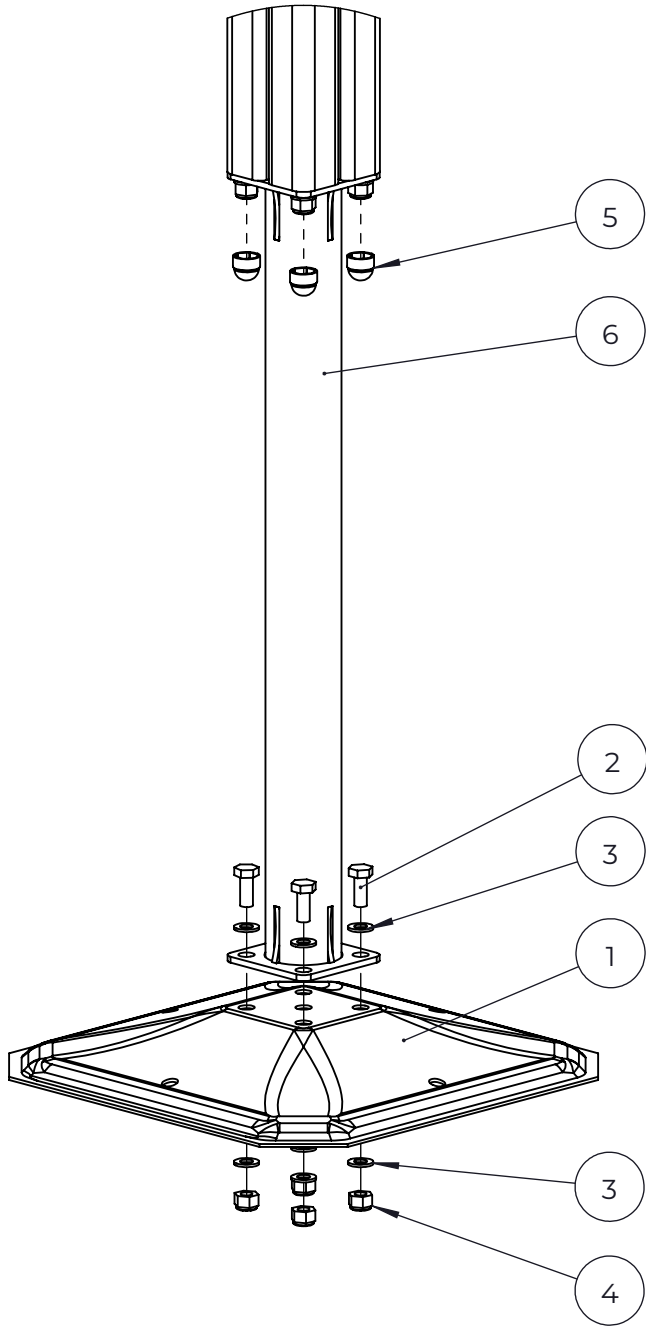

DET 1

NO.	ITEM CODE			QTY.
1	980131	SCREW	Ø6x60	2
2	915379	TOP HAT COVER	67,5x67,6x34	1
3	915378	TOP HAT BASE	95x95x60	1

NO.	ITEM CODE			QTY.
1	702286	PRINTED LABEL	65x65	1
2	980114	SCREW	Ø4x20	4

NO.	ITEM CODE			QTY.
1	909511	FOUNDATION TUBE	90x90x650	1
2	909507	FOUNDATION PLATE		1
3	909638	WASHER	Ø20 / 10.5	8
4	909639	BOLT	M10x25	4
5	909637	NUT	M10	4
6	905104	OUTSIDE PLUG	M10	4

NO.	ITEM CODE			QTY.
1	909511	FOUNDATION TUBE	90x90x650	1
2	909508	FOUNDATION PLATE		1
3	909638	WASHER	Ø20 / 10.5	8
4	909639	BOLT	M10x25	4
5	909637	NUT	M10	4
6	905104	OUTSIDE PLUG	M10	4

NO.	ITEM CODE			QTY.
1	905104	OUTSIDE PLUG	M10	4
2	909638	WASHER	Ø20 / 10.5	8
3	909507	FOUNDATION PLATE		1
4	911155	FOUNDATION TUBE	90x90x650	1
5	909637	NUT	M10	4
6	909639	BOLT	M10x25	4

NO.	ITEM CODE			QTY.
1	909508	FOUNDATION PLATE		1
2	911155	FOUNDATION TUBE	90x90x650	1
3	909637	NUT	M10	4
4	909639	BOLT	M10x25	4
5	909638	WASHER	Ø20 / 10.5	8
6	905104	OUTSIDE PLUG	M10	4

NO.	ITEM CODE			QTY.
1	909519	FOUNDATION PLATE	380 x 380 x 45	1
2	909639	BOLT	M10x25	4
3	909638	WASHER	Ø20 / 10.5	8
4	909637	NUT	M10	4
5	905104	OUTSIDE PLUG	M10	4
6	911155	FOUNDATION TUBE	90x90x650	1