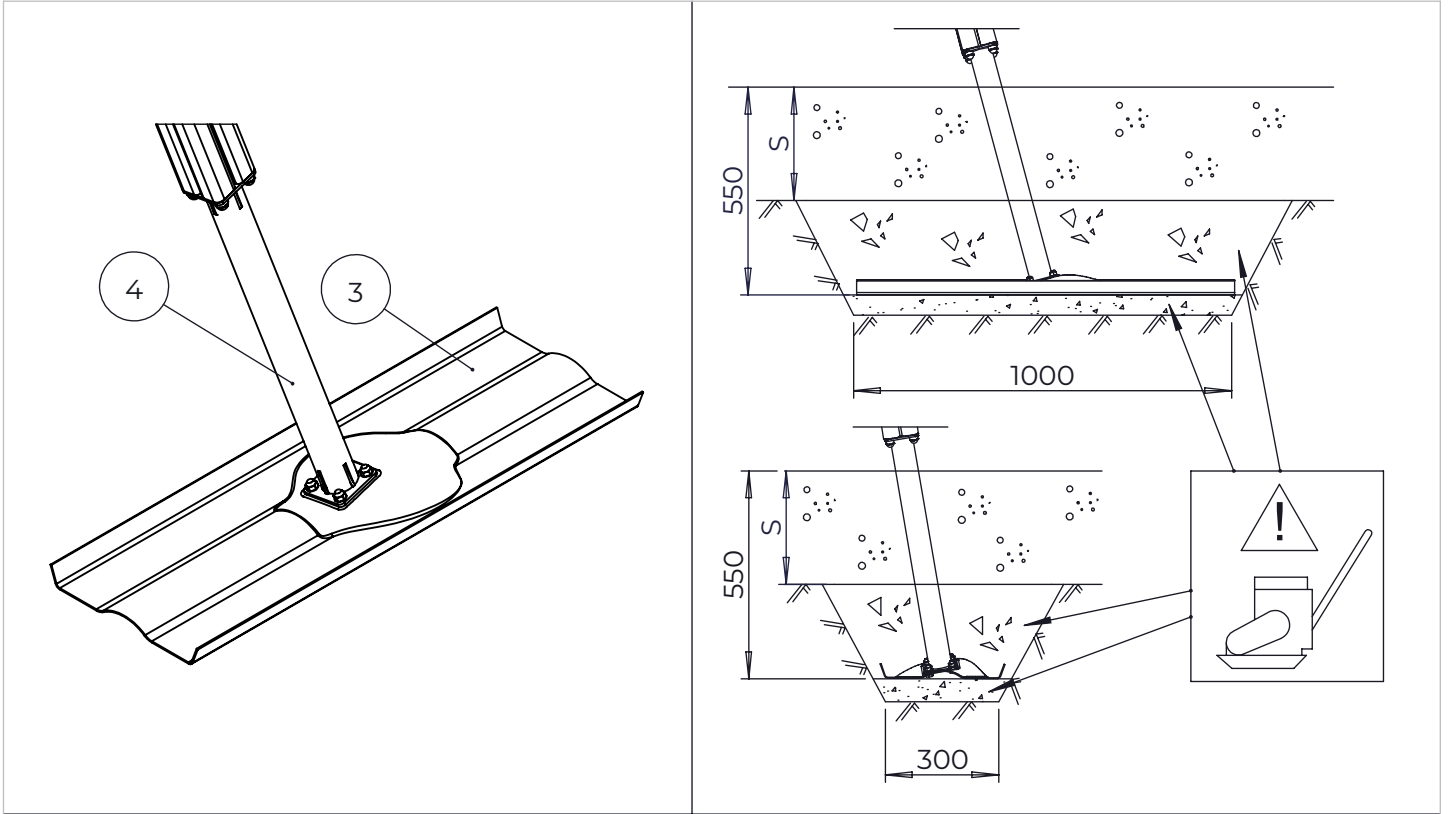

DET 1

NO.	ITEM CODE			QTY.
1	980131	SCREW	Ø6x60	2
2	915379	TOP HAT COVER	67,5x67,6x34	1
3	915378	TOP HAT BASE	95x95x60	1

NO.	ITEM CODE			QTY.
1	702286	PRINTED LABEL	65x65	1
2	980114	SCREW	Ø4x20	4

NO.	ITEM CODE			QTY.
1	909511	FOUNDATION TUBE	90x90x650	1
2	909507	FOUNDATION PLATE		1
3	909638	WASHER	Ø20 / 10.5	8
4	909639	BOLT	M10x25	4
5	909637	NUT	M10	4
6	905104	OUTSIDE PLUG	M10	4

NO.	ITEM CODE			QTY.
1	909511	FOUNDATION TUBE	90x90x650	1
2	909508	FOUNDATION PLATE		1
3	909638	WASHER	Ø20 / 10.5	8
4	909639	BOLT	M10x25	4
5	909637	NUT	M10	4
6	905104	OUTSIDE PLUG	M10	4

NO.	ITEM CODE			QTY.
1	905104	OUTSIDE PLUG	M10	4
2	909638	WASHER	Ø20 / 10.5	8
3	909507	FOUNDATION PLATE		1
4	911155	FOUNDATION TUBE	90x90x650	1
5	909637	NUT	M10	4
6	909639	BOLT	M10x25	4

NO.	ITEM CODE			QTY.
1	909508	FOUNDATION PLATE		1
2	911155	FOUNDATION TUBE	90x90x650	1
3	909637	NUT	M10	4
4	909639	BOLT	M10x25	4
5	909638	WASHER	Ø20 / 10.5	8
6	905104	OUTSIDE PLUG	M10	4

NO.	ITEM CODE			QTY.
1	909519	FOUNDATION PLATE	380 x 380 x 45	1
2	909639	BOLT	M10x25	4
3	909638	WASHER	Ø20 / 10.5	8
4	909637	NUT	M10	4
5	905104	OUTSIDE PLUG	M10	4
6	911155	FOUNDATION TUBE	90x90x650	1