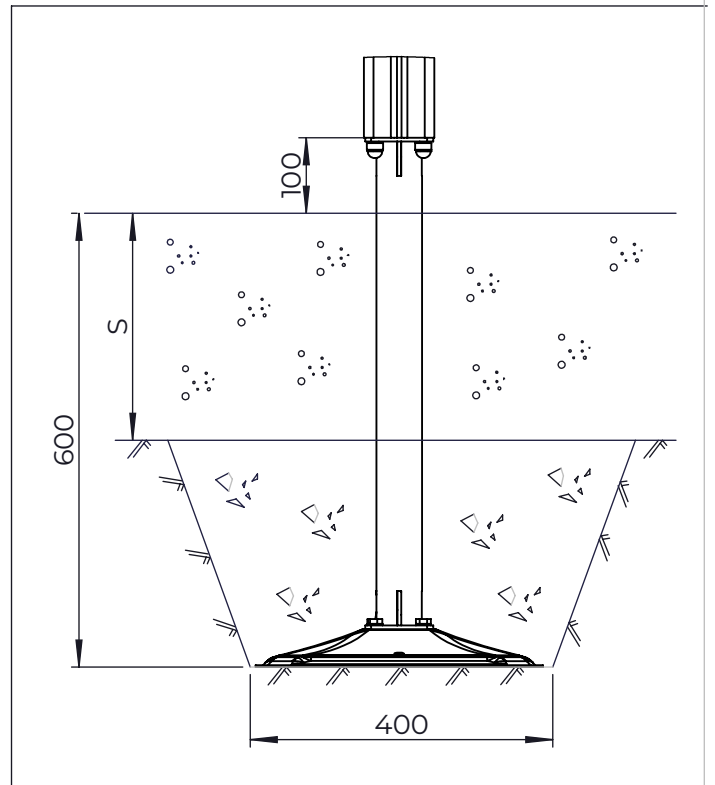

DET 1

NO.	ITEM CODE			QTY.
1	980131	SCREW	Ø6x60	2
2	915379	TOP HAT COVER	67,5x67,6x34	1
3	915378	TOP HAT BASE	95x95x60	1

NO.	ITEM CODE			QTY.
1	702286	PRINTED LABEL	65x65	1
2	980114	SCREW	Ø4x20	4

NO.	ITEM CODE			QTY.
1	909511	FOUNDATION TUBE	90x90x650	1
2	909507	FOUNDATION PLATE		1
3	909638	WASHER	Ø20 / 10.5	8
4	909639	BOLT	M10x25	4
5	909637	NUT	M10	4
6	905104	OUTSIDE PLUG	M10	4

NO.	ITEM CODE			QTY.
1	909511	FOUNDATION TUBE	90x90x650	1
2	909508	FOUNDATION PLATE		1
3	909638	WASHER	Ø20 / 10.5	8
4	909639	BOLT	M10x25	4
5	909637	NUT	M10	4
6	905104	OUTSIDE PLUG	M10	4

NO.	ITEM CODE			QTY.
1	905104	OUTSIDE PLUG	M10	4
2	909638	WASHER	Ø20 / 10.5	8
3	909507	FOUNDATION PLATE		1
4	911155	FOUNDATION TUBE	90x90x650	1
5	909637	NUT	M10	4
6	909639	BOLT	M10x25	4

NO.	ITEM CODE			QTY.
1	909508	FOUNDATION PLATE		1
2	911155	FOUNDATION TUBE	90x90x650	1
3	909637	NUT	M10	4
4	909639	BOLT	M10x25	4
5	909638	WASHER	Ø20 / 10.5	8
6	905104	OUTSIDE PLUG	M10	4

NO.	ITEM CODE			QTY.
1	909519	FOUNDATION PLATE	380 x 380 x 45	1
2	909639	BOLT	M10x25	4
3	909638	WASHER	Ø20 / 10.5	8
4	909637	NUT	M10	4
5	905104	OUTSIDE PLUG	M10	4
6	911155	FOUNDATION TUBE	90x90x650	1