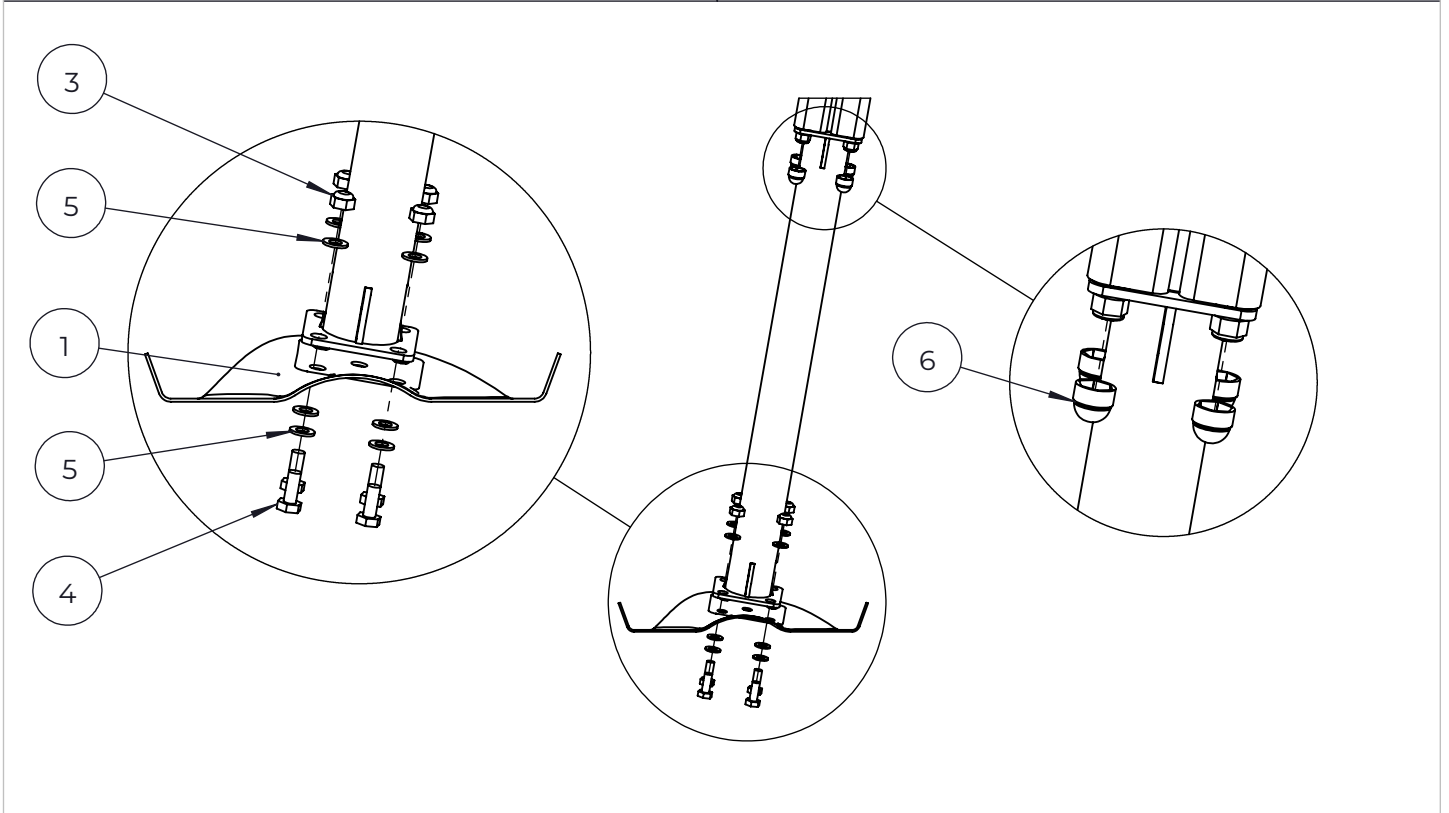

DET 1

NO.	ITEM CODE			QTY.
1	980131	SCREW	Ø6x60	2
2	915379	TOP HAT COVER	67,5x67,6x34	1
3	915378	TOP HAT BASE	95x95x60	1

NO.	ITEM CODE			QTY.
1	702286	PRINTED LABEL	65x65	1
2	980114	SCREW	Ø4x20	4

NO.	ITEM CODE			QTY.
1	909511	FOUNDATION TUBE	90x90x650	1
2	909507	FOUNDATION PLATE		1
3	909638	WASHER	Ø20 / 10.5	8
4	909639	BOLT	M10x25	4
5	909637	NUT	M10	4
6	905104	OUTSIDE PLUG	M10	4

NO.	ITEM CODE			QTY.
1	909511	FOUNDATION TUBE	90x90x650	1
2	909508	FOUNDATION PLATE		1
3	909638	WASHER	Ø20 / 10.5	8
4	909639	BOLT	M10x25	4
5	909637	NUT	M10	4
6	905104	OUTSIDE PLUG	M10	4

NO.	ITEM CODE			QTY.
1	905104	OUTSIDE PLUG	M10	4
2	909638	WASHER	Ø20 / 10.5	8
3	909507	FOUNDATION PLATE		1
4	911155	FOUNDATION TUBE	90x90x650	1
5	909637	NUT	M10	4
6	909639	BOLT	M10x25	4

NO.	ITEM CODE			QTY.
1	909508	FOUNDATION PLATE		1
2	911155	FOUNDATION TUBE	90x90x650	1
3	909637	NUT	M10	4
4	909639	BOLT	M10x25	4
5	909638	WASHER	Ø20 / 10.5	8
6	905104	OUTSIDE PLUG	M10	4

NO.	ITEM CODE			QTY.
1	909519	FOUNDATION PLATE	380 x 380 x 45	1
2	909639	BOLT	M10x25	4
3	909638	WASHER	Ø20 / 10.5	8
4	909637	NUT	M10	4
5	905104	OUTSIDE PLUG	M10	4
6	911155	FOUNDATION TUBE	90x90x650	1