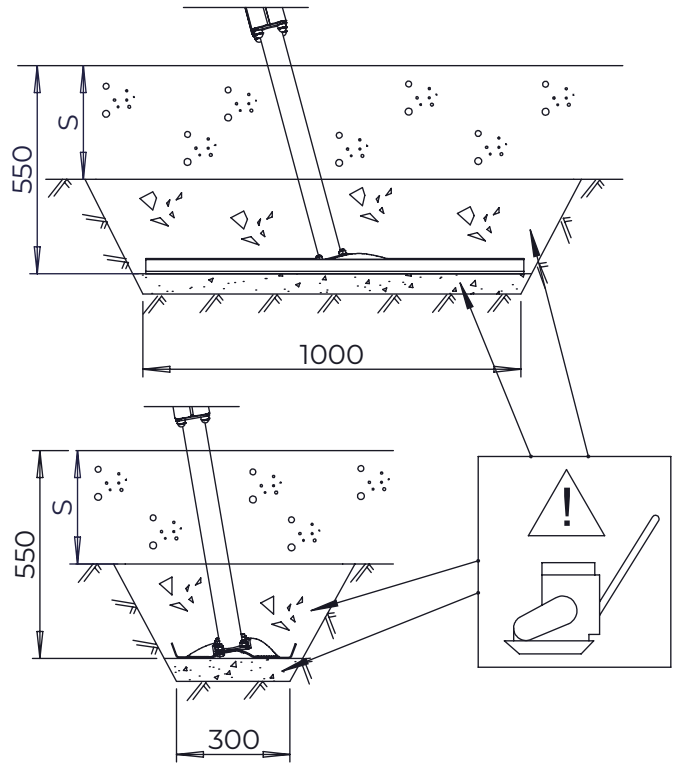

DET 1

NO.	ITEM CODE			QTY.
1	980131	SCREW	Ø6x60	2
2	915379	TOP HAT COVER	67,5x67,6x34	1
3	915378	TOP HAT BASE	95x95x60	1

NO.	ITEM CODE			QTY.
1	702286	PRINTED LABEL	65x65	1
2	980114	SCREW	Ø4x20	4

NO.	ITEM CODE			QTY.
1	909511	FOUNDATION TUBE	90x90x650	1
2	909507	FOUNDATION PLATE		1
3	909638	WASHER	Ø20 / 10.5	8
4	909639	BOLT	M10x25	4
5	909637	NUT	M10	4
6	905104	OUTSIDE PLUG	M10	4

NO.	ITEM CODE			QTY.
1	909511	FOUNDATION TUBE	90x90x650	1
2	909508	FOUNDATION PLATE		1
3	909638	WASHER	Ø20 / 10.5	8
4	909639	BOLT	M10x25	4
5	909637	NUT	M10	4
6	905104	OUTSIDE PLUG	M10	4

NO.	ITEM CODE			QTY.
1	905104	OUTSIDE PLUG	M10	4
2	909638	WASHER	Ø20 / 10.5	8
3	909507	FOUNDATION PLATE		1
4	911155	FOUNDATION TUBE	90x90x650	1
5	909637	NUT	M10	4
6	909639	BOLT	M10x25	4

NO.	ITEM CODE			QTY.
1	909508	FOUNDATION PLATE		1
2	911155	FOUNDATION TUBE	90x90x650	1
3	909637	NUT	M10	4
4	909639	BOLT	M10x25	4
5	909638	WASHER	Ø20 / 10.5	8
6	905104	OUTSIDE PLUG	M10	4

NO.	ITEM CODE			QTY.
1	909519	FOUNDATION PLATE	380 x 380 x 45	1
2	909639	BOLT	M10x25	4
3	909638	WASHER	Ø20 / 10.5	8
4	909637	NUT	M10	4
5	905104	OUTSIDE PLUG	M10	4
6	911155	FOUNDATION TUBE	90x90x650	1