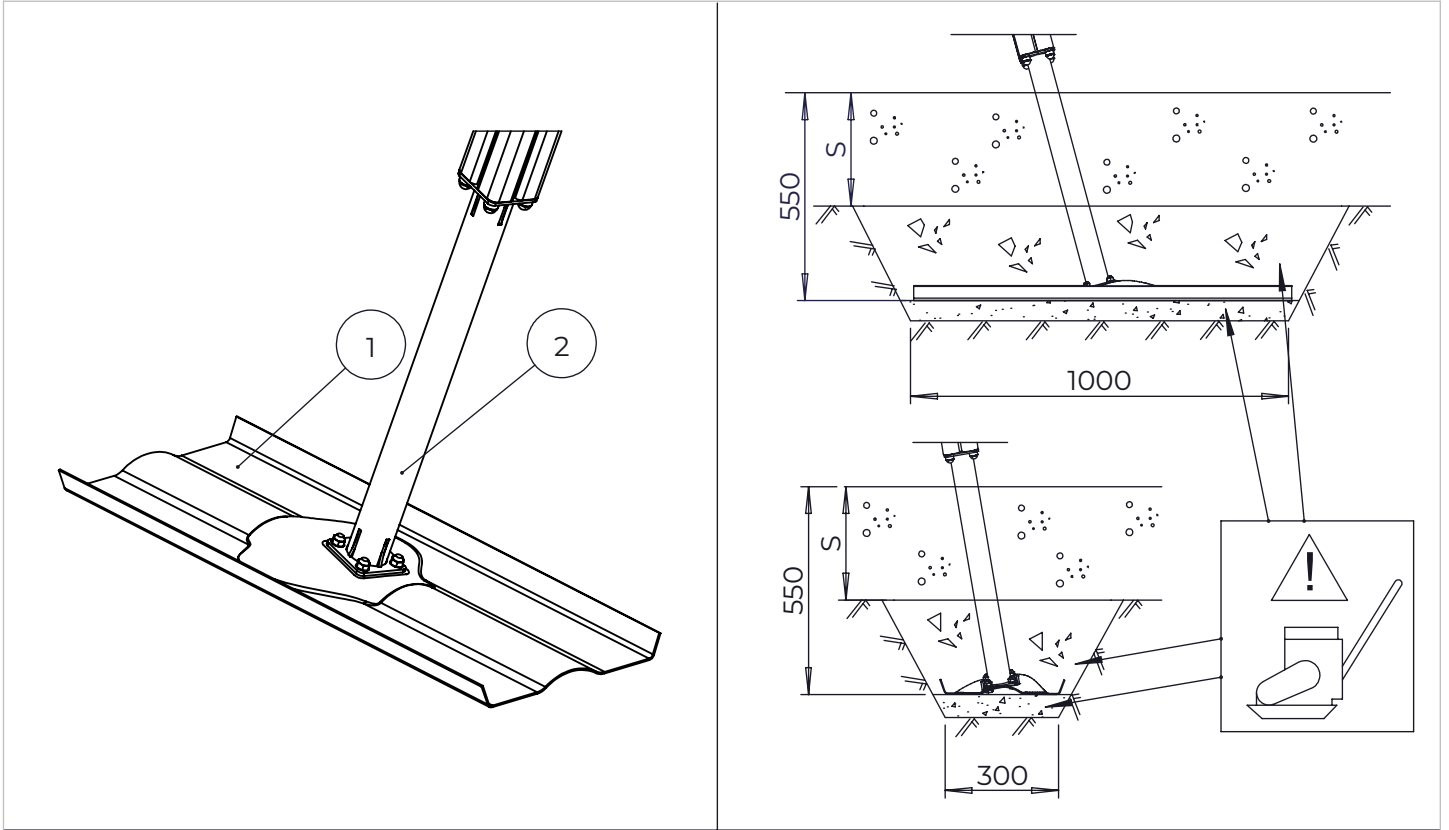

DET 1

NO.	ITEM CODE			QTY.
1	980131	SCREW	Ø6x60	2
2	915379	TOP HAT COVER	67,5x67,6x34	1
3	915378	TOP HAT BASE	95x95x60	1

NO.	ITEM CODE			QTY.
1	702286	PRINTED LABEL	65x65	1
2	980114	SCREW	Ø4x20	4

NO.	ITEM CODE			QTY.
1	909511	FOUNDATION TUBE	90x90x650	1
2	909507	FOUNDATION PLATE		1
3	909638	WASHER	Ø20 / 10.5	8
4	909639	BOLT	M10x25	4
5	909637	NUT	M10	4
6	905104	OUTSIDE PLUG	M10	4

NO.	ITEM CODE			QTY.
1	909511	FOUNDATION TUBE	90x90x650	1
2	909508	FOUNDATION PLATE		1
3	909638	WASHER	Ø20 / 10.5	8
4	909639	BOLT	M10x25	4
5	909637	NUT	M10	4
6	905104	OUTSIDE PLUG	M10	4

NO.	ITEM CODE			QTY.
1	905104	OUTSIDE PLUG	M10	4
2	909638	WASHER	Ø20 / 10.5	8
3	909507	FOUNDATION PLATE		1
4	911155	FOUNDATION TUBE	90x90x650	1
5	909637	NUT	M10	4
6	909639	BOLT	M10x25	4

NO.	ITEM CODE			QTY.
1	909508	FOUNDATION PLATE		1
2	911155	FOUNDATION TUBE	90x90x650	1
3	909637	NUT	M10	4
4	909639	BOLT	M10x25	4
5	909638	WASHER	Ø20 / 10.5	8
6	905104	OUTSIDE PLUG	M10	4

NO.	ITEM CODE			QTY.
1	909519	FOUNDATION PLATE	380 x 380 x 45	1
2	909639	BOLT	M10x25	4
3	909638	WASHER	Ø20 / 10.5	8
4	909637	NUT	M10	4
5	905104	OUTSIDE PLUG	M10	4
6	911155	FOUNDATION TUBE	90x90x650	1