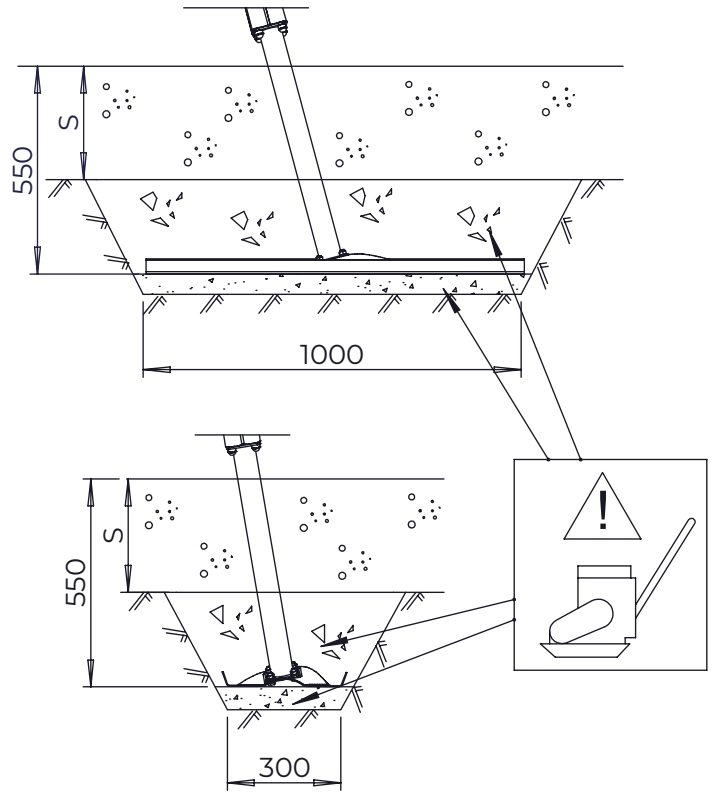

DET 1

NO.	ITEM CODE			QTY.
1	980131	SCREW	Ø6x60	2
2	915379	TOP HAT COVER	67,5x67,6x34	1
3	915378	TOP HAT BASE	95x95x60	1

NO.	ITEM CODE			QTY.
1	702286	PRINTED LABEL	65x65	1
2	980114	SCREW	Ø4x20	4

NO.	ITEM CODE			QTY.
1	909511	FOUNDATION TUBE	90x90x650	1
2	909507	FOUNDATION PLATE		1
3	909638	WASHER	Ø20 / 10.5	8
4	909639	BOLT	M10x25	4
5	909637	NUT	M10	4
6	905104	OUTSIDE PLUG	M10	4

NO.	ITEM CODE			QTY.
1	909511	FOUNDATION TUBE	90x90x650	1
2	909508	FOUNDATION PLATE		1
3	909638	WASHER	Ø20 / 10.5	8
4	909639	BOLT	M10x25	4
5	909637	NUT	M10	4
6	905104	OUTSIDE PLUG	M10	4

NO.	ITEM CODE			QTY.
1	905104	OUTSIDE PLUG	M10	4
2	909638	WASHER	Ø20 / 10.5	8
3	909507	FOUNDATION PLATE		1
4	911155	FOUNDATION TUBE	90x90x650	1
5	909637	NUT	M10	4
6	909639	BOLT	M10x25	4

NO.	ITEM CODE			QTY.
1	909508	FOUNDATION PLATE		1
2	911155	FOUNDATION TUBE	90x90x650	1
3	909637	NUT	M10	4
4	909639	BOLT	M10x25	4
5	909638	WASHER	Ø20 / 10.5	8
6	905104	OUTSIDE PLUG	M10	4

NO.	ITEM CODE			QTY.
1	909519	FOUNDATION PLATE	380 x 380 x 45	1
2	909639	BOLT	M10x25	4
3	909638	WASHER	Ø20 / 10.5	8
4	909637	NUT	M10	4
5	905104	OUTSIDE PLUG	M10	4
6	911155	FOUNDATION TUBE	90x90x650	1