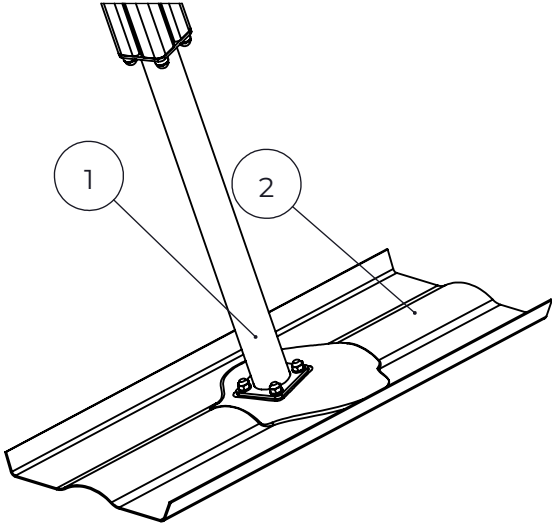

DET 1

NO.	ITEM CODE			QTY.
1	980131	SCREW	Ø6x60	2
2	915379	TOP HAT COVER	67,5x67,6x34	1
3	915378	TOP HAT BASE	95x95x60	1

NO.	ITEM CODE			QTY.
1	702286	PRINTED LABEL	65x65	1
2	980114	SCREW	Ø4x20	4

NO.	ITEM CODE			QTY.
1	909511	FOUNDATION TUBE	90x90x650	1
2	909507	FOUNDATION PLATE		1
3	909638	WASHER	Ø20 / 10.5	8
4	909639	BOLT	M10x25	4
5	909637	NUT	M10	4
6	905104	OUTSIDE PLUG	M10	4

NO.	ITEM CODE			QTY.
1	909511	FOUNDATION TUBE	90x90x650	1
2	909508	FOUNDATION PLATE		1
3	909638	WASHER	Ø20 / 10.5	8
4	909639	BOLT	M10x25	4
5	909637	NUT	M10	4
6	905104	OUTSIDE PLUG	M10	4

NO.	ITEM CODE			QTY.
1	905104	OUTSIDE PLUG	M10	4
2	909638	WASHER	Ø20 / 10.5	8
3	909507	FOUNDATION PLATE		1
4	911155	FOUNDATION TUBE	90x90x650	1
5	909637	NUT	M10	4
6	909639	BOLT	M10x25	4