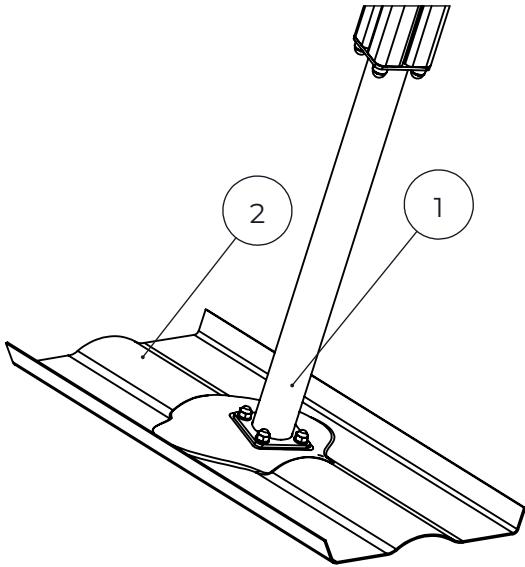

DET 1

NO.	ITEM CODE			QTY.
1	980131	SCREW	Ø6x60	2
2	915379	TOP HAT COVER	67,5x67,6x34	1
3	915378	TOP HAT BASE	95x95x60	1

NO.	ITEM CODE			QTY.
1	702286	PRINTED LABEL	65x65	1
2	980114	SCREW	Ø4x20	4

NO.	ITEM CODE			QTY.
1	909511	FOUNDATION TUBE	90x90x650	1
2	909507	FOUNDATION PLATE		1
3	909638	WASHER	Ø20 / 10.5	8
4	909639	BOLT	M10x25	4
5	909637	NUT	M10	4
6	905104	OUTSIDE PLUG	M10	4

NO.	ITEM CODE			QTY.
1	909511	FOUNDATION TUBE	90x90x650	1
2	909508	FOUNDATION PLATE		1
3	909638	WASHER	Ø20 / 10.5	8
4	909639	BOLT	M10x25	4
5	909637	NUT	M10	4
6	905104	OUTSIDE PLUG	M10	4

NO.	ITEM CODE			QTY.
1	905104	OUTSIDE PLUG	M10	4
2	909638	WASHER	Ø20 / 10.5	8
3	909507	FOUNDATION PLATE		1
4	911155	FOUNDATION TUBE	90x90x650	1
5	909637	NUT	M10	4
6	909639	BOLT	M10x25	4

NO.	ITEM CODE			QTY.
1	909508	FOUNDATION PLATE		1
2	911155	FOUNDATION TUBE	90x90x650	1
3	909637	NUT	M10	4
4	909639	BOLT	M10x25	4
5	909638	WASHER	Ø20 / 10.5	8
6	905104	OUTSIDE PLUG	M10	4

NO.	ITEM CODE			QTY.
1	909519	FOUNDATION PLATE	380 x 380 x 45	1
2	909639	BOLT	M10x25	4
3	909638	WASHER	Ø20 / 10.5	8
4	909637	NUT	M10	4
5	905104	OUTSIDE PLUG	M10	4
6	911155	FOUNDATION TUBE	90x90x650	1