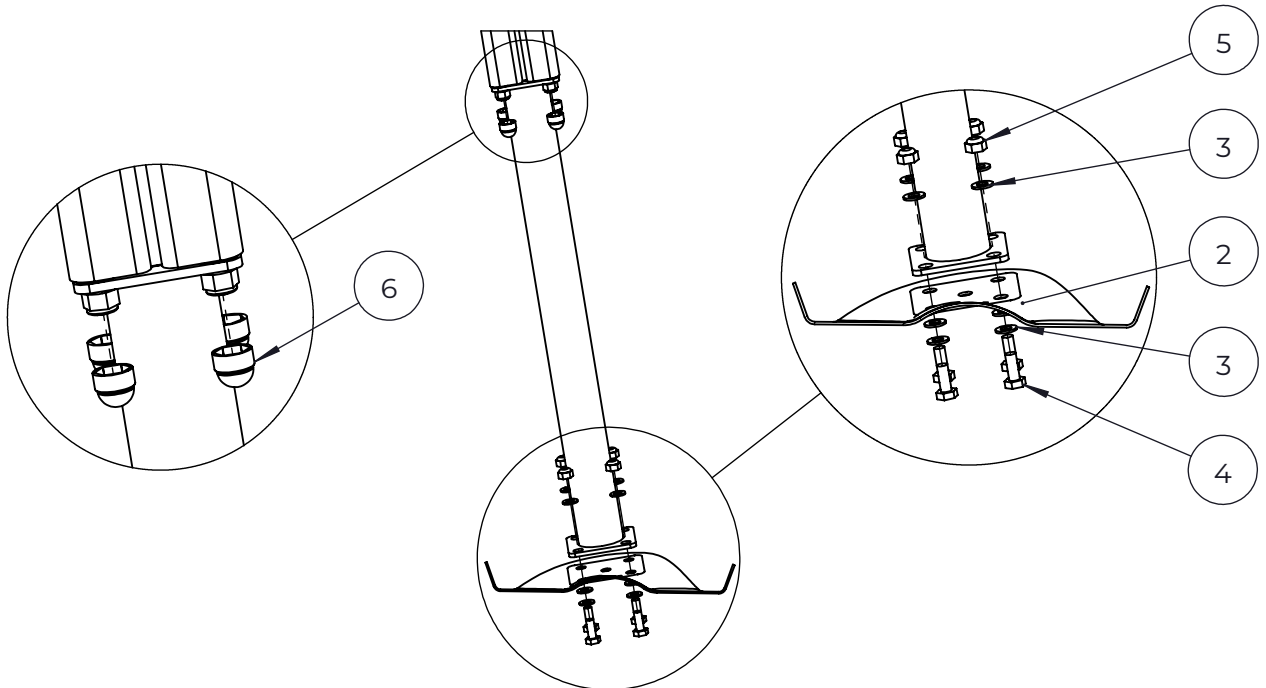

DET 1

NO.	ITEM CODE			QTY.
1	980131	SCREW	Ø6x60	2
2	915379	TOP HAT COVER	67,5x67,6x34	1
3	915378	TOP HAT BASE	95x95x60	1

NO.	ITEM CODE			QTY.
1	702286	PRINTED LABEL	65x65	1
2	980114	SCREW	Ø4x20	4

NO.	ITEM CODE			QTY.
1	909511	FOUNDATION TUBE	90x90x650	1
2	909507	FOUNDATION PLATE		1
3	909638	WASHER	Ø20 / 10.5	8
4	909639	BOLT	M10x25	4
5	909637	NUT	M10	4
6	905104	OUTSIDE PLUG	M10	4

NO.	ITEM CODE			QTY.
1	909511	FOUNDATION TUBE	90x90x650	1
2	909508	FOUNDATION PLATE		1
3	909638	WASHER	Ø20 / 10.5	8
4	909639	BOLT	M10x25	4
5	909637	NUT	M10	4
6	905104	OUTSIDE PLUG	M10	4

NO.	ITEM CODE			QTY.
1	905104	OUTSIDE PLUG	M10	4
2	909638	WASHER	Ø20 / 10.5	8
3	909507	FOUNDATION PLATE		1
4	911155	FOUNDATION TUBE	90x90x650	1
5	909637	NUT	M10	4
6	909639	BOLT	M10x25	4

NO.	ITEM CODE			QTY.
1	909508	FOUNDATION PLATE		1
2	911155	FOUNDATION TUBE	90x90x650	1
3	909637	NUT	M10	4
4	909639	BOLT	M10x25	4
5	909638	WASHER	Ø20 / 10.5	8
6	905104	OUTSIDE PLUG	M10	4

NO.	ITEM CODE			QTY.
1	909519	FOUNDATION PLATE	380 x 380 x 45	1
2	909639	BOLT	M10x25	4
3	909638	WASHER	Ø20 / 10.5	8
4	909637	NUT	M10	4
5	905104	OUTSIDE PLUG	M10	4
6	911155	FOUNDATION TUBE	90x90x650	1