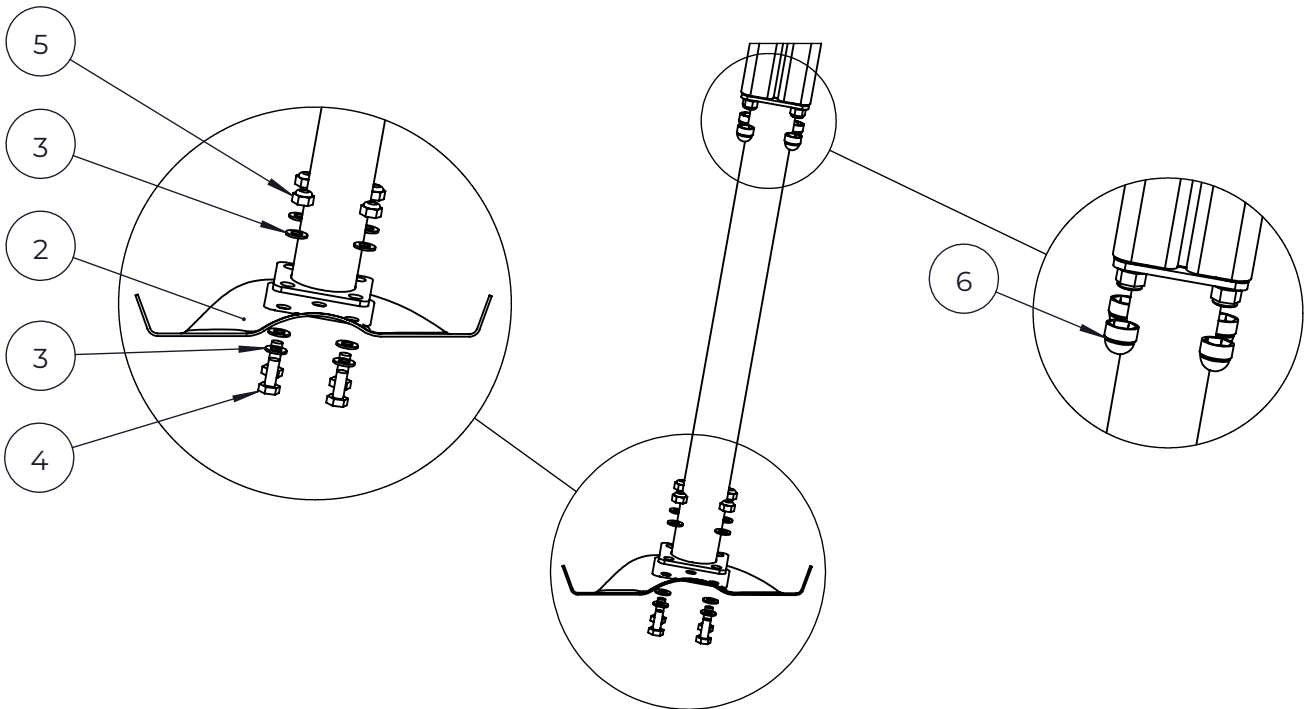

DET 1

NO.	ITEM CODE			QTY.
1	980131	SCREW	Ø6x60	2
2	915379	TOP HAT COVER	67,5x67,6x34	1
3	915378	TOP HAT BASE	95x95x60	1

NO.	ITEM CODE			QTY.
1	702286	PRINTED LABEL	65x65	1
2	980114	SCREW	Ø4x20	4

NO.	ITEM CODE			QTY.
1	909511	FOUNDATION TUBE	90x90x650	1
2	909507	FOUNDATION PLATE		1
3	909638	WASHER	Ø20 / 10.5	8
4	909639	BOLT	M10x25	4
5	909637	NUT	M10	4
6	905104	OUTSIDE PLUG	M10	4

NO.	ITEM CODE			QTY.
1	909511	FOUNDATION TUBE	90x90x650	1
2	909508	FOUNDATION PLATE		1
3	909638	WASHER	Ø20 / 10.5	8
4	909639	BOLT	M10x25	4
5	909637	NUT	M10	4
6	905104	OUTSIDE PLUG	M10	4

NO.	ITEM CODE			QTY.
1	905104	OUTSIDE PLUG	M10	4
2	909638	WASHER	Ø20 / 10.5	8
3	909507	FOUNDATION PLATE		1
4	911155	FOUNDATION TUBE	90x90x650	1
5	909637	NUT	M10	4
6	909639	BOLT	M10x25	4

NO.	ITEM CODE			QTY.
1	909508	FOUNDATION PLATE		1
2	911155	FOUNDATION TUBE	90x90x650	1
3	909637	NUT	M10	4
4	909639	BOLT	M10x25	4
5	909638	WASHER	Ø20 / 10.5	8
6	905104	OUTSIDE PLUG	M10	4

NO.	ITEM CODE			QTY.
1	909519	FOUNDATION PLATE	380 x 380 x 45	1
2	909639	BOLT	M10x25	4
3	909638	WASHER	Ø20 / 10.5	8
4	909637	NUT	M10	4
5	905104	OUTSIDE PLUG	M10	4
6	911155	FOUNDATION TUBE	90x90x650	1