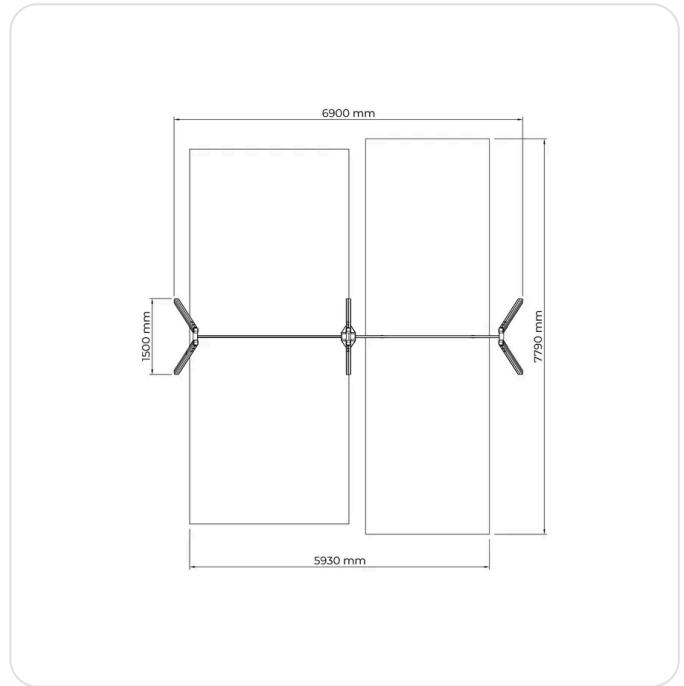

Configurable

MEADOW

RESSU SWING FRAME FOR TWO AND A BIRDNEST SEAT, LOW

Prime , F24408M

The swing frame with two seats and a nest seat adds dynamic group play to playgrounds. It develops rhythm, coordination, and interaction. The frame is built from PEFC-certified pine posts reinforced with steel. Various swing seats can be installed, supporting play for all children regardless of age or ability. It is naturally suited for schoolyards, public parks, and communal outdoor areas. Maximum fall height is 1,200 mm. Seats are not included in the price and must be selected separately.

Basic information

User Age	+1
Installation Time	8
Safety Standard	EN 1176-1:2017; 2

Technical information

Amount of Concrete, m ³	0.54	Impact Area, m ²	42
Largest Part, mm	2950	Max Free Fall Height, PLAY, mm	1200
Netto Weight, Total Shipping Weight, kg	231.08	Minimum Space/Height, mm	2820
Foundation Type	Deep mounting, Surface mounting	Safety Area, Length, mm	5930
Heaviest part, kg	27	Width, mm	1500
Falling Space, Length, mm	5930	Falling Space, Width, mm	7790
Falling Space, m ²	42	Length, mm	6900
Height, mm	2320	Safety Area, Width, mm	7790

Metal parts

- Platinum grey NCS S4005-Y50R
- Lemonade yellow RAL 1018