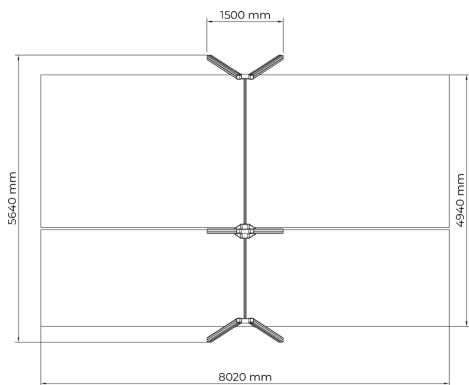

F24413M

EERO SWING FRAME FOR THREE

Eero Swing Frame for Three adds dynamic group play to outdoor playgrounds. With space for three swings, it promotes rhythm, coordination and interaction as children (aged 1+) swing together in a safe, shared setting. The frame is built from PEFC-certified wooden posts with a strong steel beam, combining sustainability with structural resilience with fall height of 1200 mm. Its adaptable design allows for different swing seat options, supporting inclusive play for children of varying ages and abilities. A natural fit for schoolyards, public parks and community spaces.

User age	1+
Number of users	3
Product length, mm	5640
Product width, mm	1500
Product height, mm	2340
Impact area, m ²	39.6
Falling space, m ²	39.6
Height required, mm	2840
Max. free fall height, mm	1200
Safety info	EN 1176-1, 2
Installation time (for 1), H	9
Foundation options	concrete surface mounting
Wood	mounting
Metal	