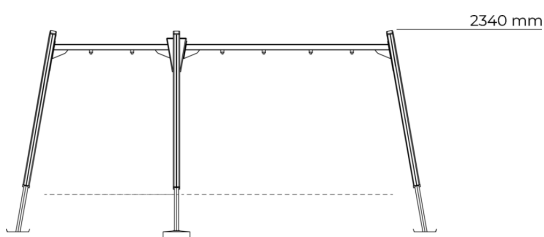

F24413M

EERO SWING FRAME FOR THREE

Eero Swing Frame for Three adds dynamic group play to outdoor playgrounds. With space for three swings, it promotes rhythm, coordination and interaction as children (aged 1+) swing together in a safe, shared setting. The frame is built from PEFC-certified wooden posts with a strong steel beam, combining sustainability with structural resilience with fall height of 1200 mm. Its adaptable design allows for different swing seat options, supporting inclusive play for children of varying ages and abilities. A natural fit for schoolyards, public parks and community spaces.

User age	1+
Number of users	3
Product length, mm	5640
Product width, mm	1500
Product height, mm	2340
Impact area, m ²	39.6
Falling space, m ²	39.6
Height required, mm	2840
Max. free fall height, mm	1200
Safety info	EN 1176-1, 2
Installation time (for 1), H	9
Foundation options	concrete surface mounting
Wood	mounting
Metal	