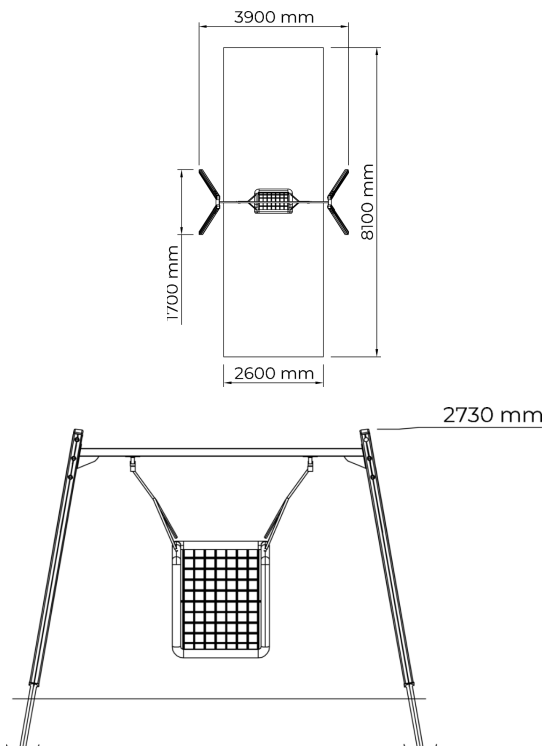

F24415M

IIVO SWING FRAME WITH INCLUSIVE SEAT

Iivo Swing Frame with Inclusive Seat prioritises accessibility, making swinging play available to children of all abilities. Its supportive basket seat offers a comfortable, secure and rhythmic experience that fosters confidence, coordination and joyful interaction. The sturdy frame combines steel with PEFC-certified wooden posts, ensuring both stability and visual harmony in outdoor settings. Designed as a cornerstone of inclusive playground equipment, Iivo allows children aged 1+ to participate together in one of the most beloved forms of play with fall height of 1400 mm. Suitable for public parks, schoolyards and community spaces.

User age	1+
Number of users	4
Product length, mm	1700
Product width, mm	3900
Product height, mm	2730
Impact area, m ²	21.1
Falling space, m ²	21.1
Height required, mm	2900
Max. free fall height, mm	1400
Safety info	EN 1176-1:2017; 2
Installation time (for 1), H	6
Foundation options	concrete surface mounting
Wood	Wood
Metal	Metal