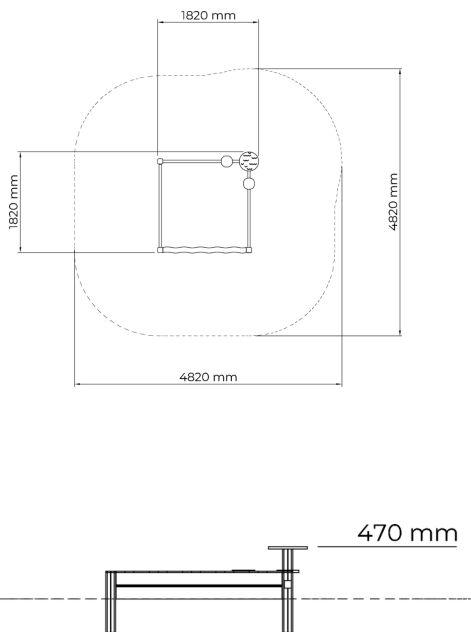

Iiro Sandbox offers compact sensory play through a clear-lined, accessible design with fall height of 460 mm. Children (aged 1+) can dig, shape and build together, developing fine motor skills and social confidence in a calm, inclusive setting. Its wooden pine frame and durable HPL surfaces ensure long-term use while supporting easy maintenance and daily cleaning. With its small footprint, Iiro fits perfectly into schoolyards, kindergartens and residential parks, adding tactile, creative play to even the most space-conscious outdoor activity areas.

User age	1+
Number of users	8
Product length, mm	1820
Product width, mm	1830
Product height, mm	470
Falling space, m ²	20
Height required, mm	1960
Max. free fall height, mm	460
Safety info	EN 1176-1:2017
Installation time (for 1), H	2
Foundation options	deep_mounting surface_mounting
Wood	
Colour of walls and HPL	