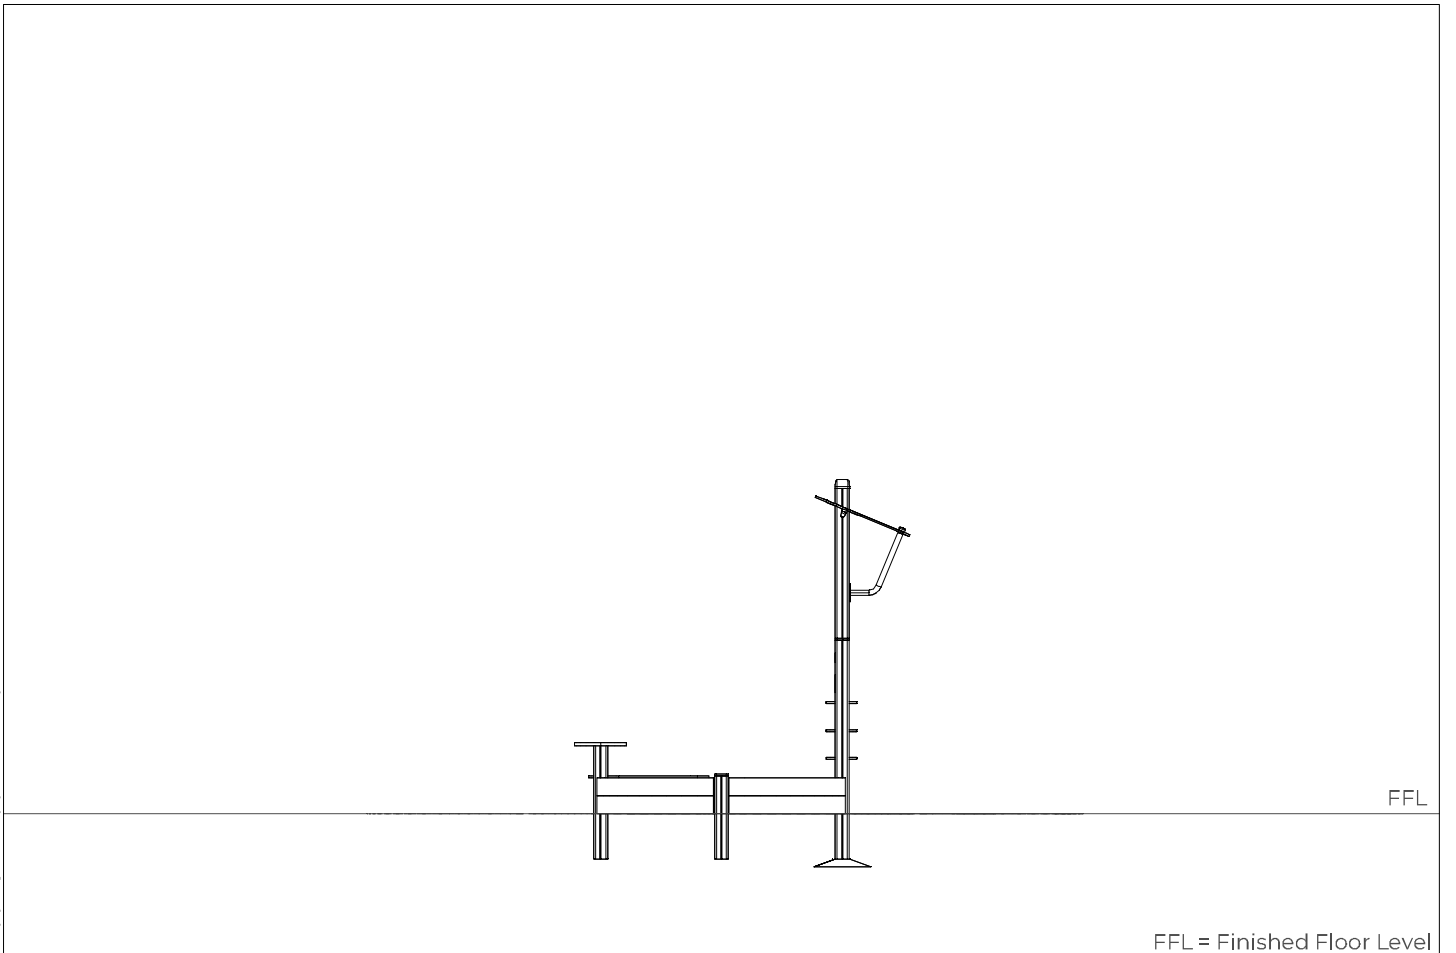

Grid size = 1000 mm

- EN/AS Impact Area 8 m<sup>2</sup>
- - - Falling Space 21 m<sup>2</sup>  
Max Falling Height 740 mm

NO.	ITEM CODE			QTY.
1	909855	ALLEN SCREW	M8x35	4
2	713001	TABLE	200x500	1
3	712307	PLATE	12x200x238	2
4	900348	ALLEN SCREW	M8x30	8
5	909633	NUT	M8	16
6	901570	CLAMP	36x55x55	8
7	712306	PLATE	12x640x702	1
8	903176	CLAMP		4
9	909850	ALLEN SCREW	M8x25	4
10	980123	SPECIAL SCREW	Ø7x60	4
11	909256	WASHER	Ø16/8.4x1.6	4

NO.	ITEM CODE			QTY.
1	711801	PLATE	12x700x892	1
2	906630	SCREW	Ø8x60	4