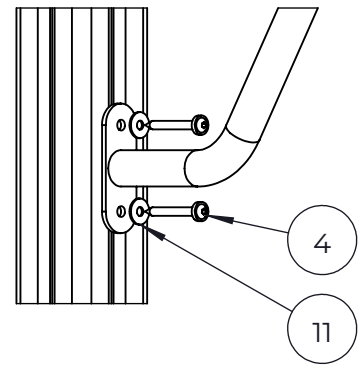

Grid size = 1000 mm

- EN/AS Impact Area 8 m<sup>2</sup>
- - - Falling Space 21 m<sup>2</sup>  
Max Falling Height 740 mm

NO.	ITEM CODE			QTY.
1	909855	ALLEN SCREW	M8x35	4
2	713001	TABLE	200x500	1
3	712307	PLATE	12x200x238	2
4	900348	ALLEN SCREW	M8x30	8
5	909633	NUT	M8	16
6	901570	CLAMP	36x55x55	8
7	712306	PLATE	12x640x702	1
8	903176	CLAMP		4
9	909850	ALLEN SCREW	M8x25	4
10	980123	SPECIAL SCREW	Ø7x60	4
11	909256	WASHER	Ø16/8.4x1.6	4

NO.	ITEM CODE			QTY.
1	914209	SUPPORT	40x351x458	1
2	901570	CLAMP	36x55x55	2
3	905090	PLASTIC WASHER	Ø45	1
4	900240	SPECIAL SCREW	Ø8x70	4
5	980154	WASHER	M12 13 / 24	1
6	905086	WASHER	Ø44/13.5 x 3,9	1
7	905115	PLASTIC CAP	Ø30	1
8	909142	BOLT	M12x70	1
9	980160	NUT	M8	2
10	909852	ALLEN SCREW	M8x30	2
11	909256	WASHER	Ø16/8.4x1.6	2

NO.	ITEM CODE			QTY.
1	712307	PLATE	12x200x238	1
2	909855	ALLEN SCREW	M8x35	2
3	900348	ALLEN SCREW	M8x30	4
4	909633	NUT	M8	6
5	901570	CLAMP	36x55x55	4

NO.	ITEM CODE			QTY.
1	712079	BOOM	45x120x715	1
2	903093	SPECIAL SCREW	Ø8x90	4

NO.	ITEM CODE			QTY.
1	711801	PLATE	12x700x892	1
2	906630	SCREW	Ø8x60	4