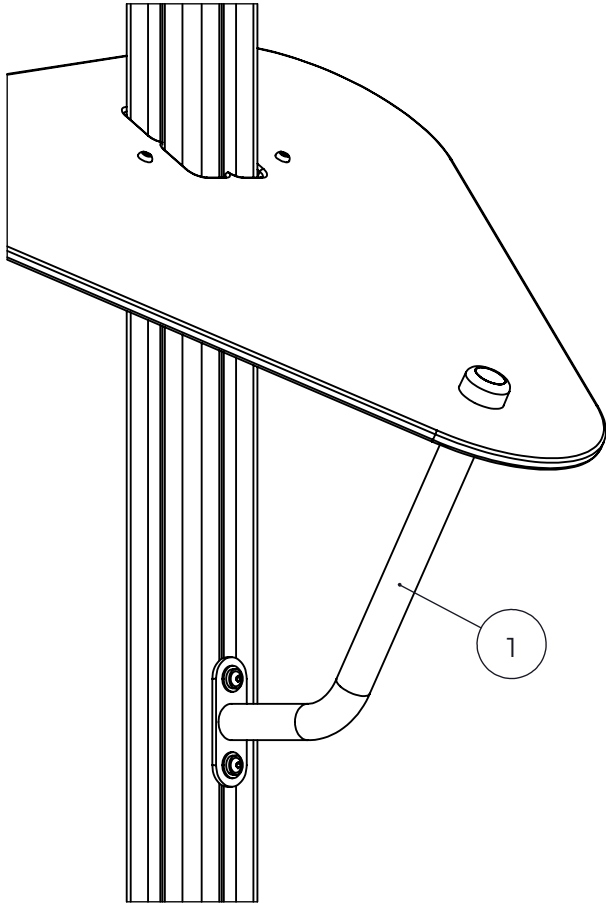

Grid size = 1000 mm

- EN/AS Impact Area 8 m<sup>2</sup>
- - - Falling Space 21 m<sup>2</sup>  
Max Falling Height 740 mm

NO.	ITEM CODE			QTY.
1	909855	ALLEN SCREW	M8x35	4
2	713001	TABLE	200x500	1
3	712307	PLATE	12x200x238	2
4	900348	ALLEN SCREW	M8x30	8
5	909633	NUT	M8	16
6	901570	CLAMP	36x55x55	8
7	712306	PLATE	12x640x702	1
8	903176	CLAMP		4
9	909850	ALLEN SCREW	M8x25	4
10	980123	SPECIAL SCREW	Ø7x60	4
11	909256	WASHER	Ø16/8.4x1.6	4

NO.	ITEM CODE			QTY.
1	914209	SUPPORT	40x351x458	1
2	901570	CLAMP	36x55x55	2
3	905090	PLASTIC WASHER	Ø45	1
4	900240	SPECIAL SCREW	Ø8x70	4
5	980154	WASHER	M12 13 / 24	1
6	905086	WASHER	Ø44/13.5 x 3,9	1
7	905115	PLASTIC CAP	Ø30	1
8	909142	BOLT	M12x70	1
9	980160	NUT	M8	2
10	909852	ALLEN SCREW	M8x30	2
11	909256	WASHER	Ø16/8.4x1.6	2