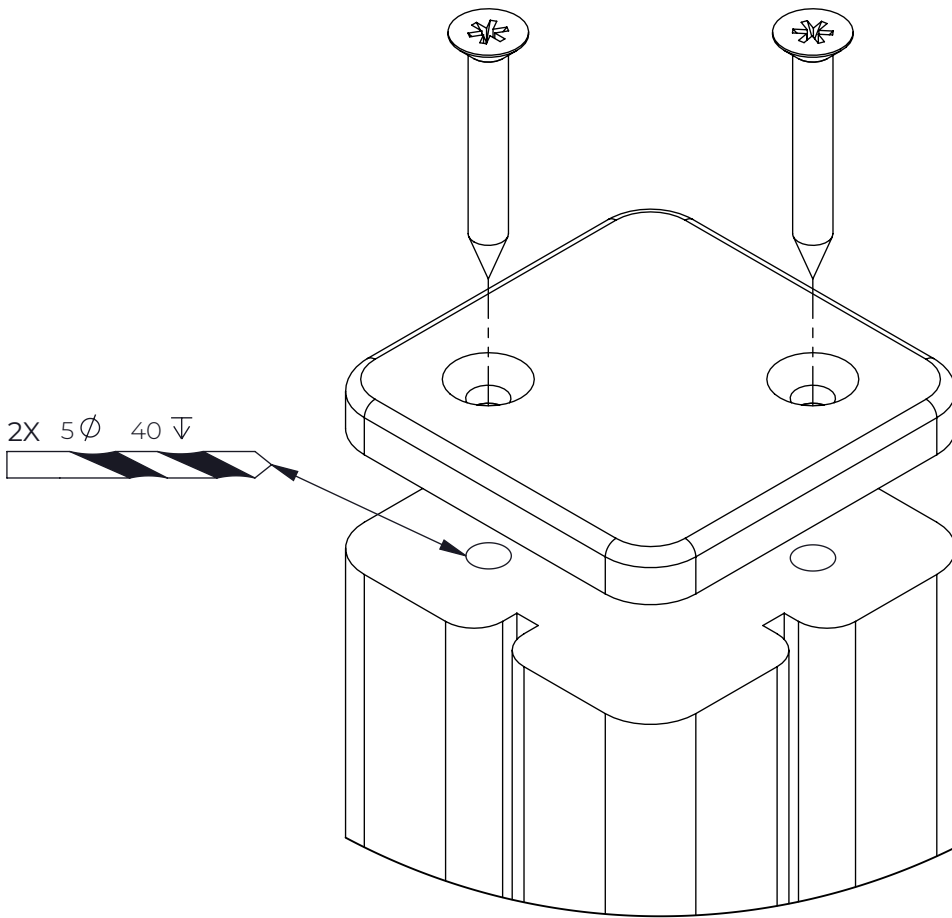

Grid size = 1000 mm

- EN/AS Impact Area 8 m<sup>2</sup>
- - - Falling Space 21 m<sup>2</sup>  
Max Falling Height 740 mm

NO.	ITEM CODE			QTY.
1	909855	ALLEN SCREW	M8x35	4
2	713001	TABLE	200x500	1
3	712307	PLATE	12x200x238	2
4	900348	ALLEN SCREW	M8x30	8
5	909633	NUT	M8	16
6	901570	CLAMP	36x55x55	8
7	712306	PLATE	12x640x702	1
8	903176	CLAMP		4
9	909850	ALLEN SCREW	M8x25	4
10	980123	SPECIAL SCREW	Ø7x60	4
11	909256	WASHER	Ø16/8.4x1.6	4

NO.	ITEM CODE			QTY.
1	914209	SUPPORT	40x351x458	1
2	901570	CLAMP	36x55x55	2
3	905090	PLASTIC WASHER	Ø45	1
4	900240	SPECIAL SCREW	Ø8x70	4
5	980154	WASHER	M12 13 / 24	1
6	905086	WASHER	Ø44/13.5 x 3,9	1
7	905115	PLASTIC CAP	Ø30	1
8	909142	BOLT	M12x70	1
9	980160	NUT	M8	2
10	909852	ALLEN SCREW	M8x30	2
11	909256	WASHER	Ø16/8.4x1.6	2

NO.	ITEM CODE			QTY.
1	712307	PLATE	12x200x238	1
2	909855	ALLEN SCREW	M8x35	2
3	900348	ALLEN SCREW	M8x30	4
4	909633	NUT	M8	6
5	901570	CLAMP	36x55x55	4

NO.	ITEM CODE			QTY.
1	712079	BOOM	45x120x715	1
2	903093	SPECIAL SCREW	Ø8x90	4

NO.	ITEM CODE			QTY.
1	711801	PLATE	12x700x892	1
2	906630	SCREW	Ø8x60	4