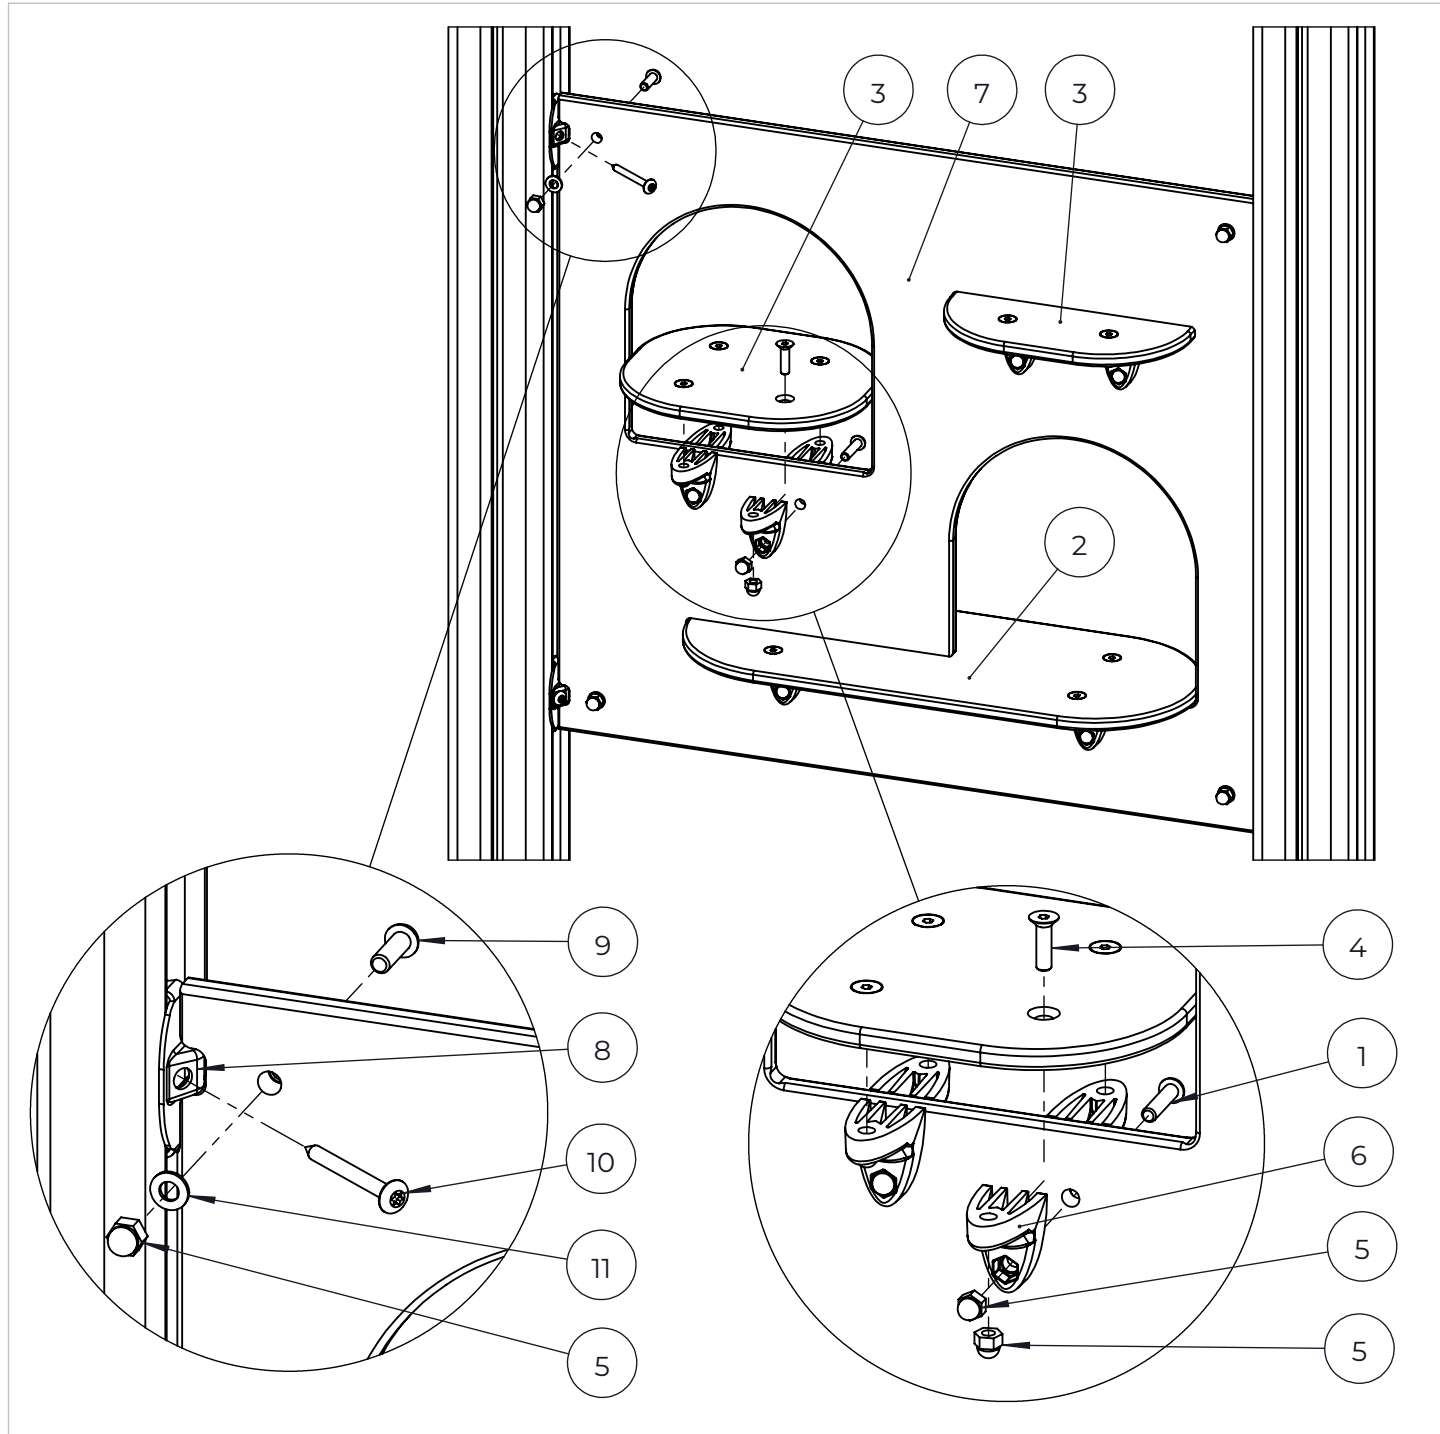

Grid size = 1000 mm

- EN/AS Impact Area 8 m<sup>2</sup>
- - - Falling Space 21 m<sup>2</sup>  
Max Falling Height 740 mm

NO.	ITEM CODE			QTY.
1	909855	ALLEN SCREW	M8x35	4
2	713001	TABLE	200x500	1
3	712307	PLATE	12x200x238	2
4	900348	ALLEN SCREW	M8x30	8
5	909633	NUT	M8	16
6	901570	CLAMP	36x55x55	8
7	712306	PLATE	12x640x702	1
8	903176	CLAMP		4
9	909850	ALLEN SCREW	M8x25	4
10	980123	SPECIAL SCREW	Ø7x60	4
11	909256	WASHER	Ø16/8.4x1.6	4

NO.	ITEM CODE			QTY.
1	914209	SUPPORT	40x351x458	1
2	901570	CLAMP	36x55x55	2
3	905090	PLASTIC WASHER	Ø45	1
4	900240	SPECIAL SCREW	Ø8x70	4
5	980154	WASHER	M12 13 / 24	1
6	905086	WASHER	Ø44/13.5 x 3,9	1
7	905115	PLASTIC CAP	Ø30	1
8	909142	BOLT	M12x70	1
9	980160	NUT	M8	2
10	909852	ALLEN SCREW	M8x30	2
11	909256	WASHER	Ø16/8.4x1.6	2

NO.	ITEM CODE			QTY.
1	702339	PRINTED LABEL	118x78	1
2	980114	SCREW	Ø4x20	4

NO.	ITEM CODE			QTY.
1	914818	PLATE	2,5x130x80	1
2	980128	SPECIAL SCREW	Ø7x40	4
3	903093	SPECIAL SCREW	Ø8x90	8
4	712139	ARCH ELEMENT	42x120x1096	2
5	909256	WASHER	Ø16/8.4x1.6	4

NO.	ITEM CODE			QTY.
1	711801	PLATE	12x700x892	1
2	906630	SCREW	Ø8x60	4