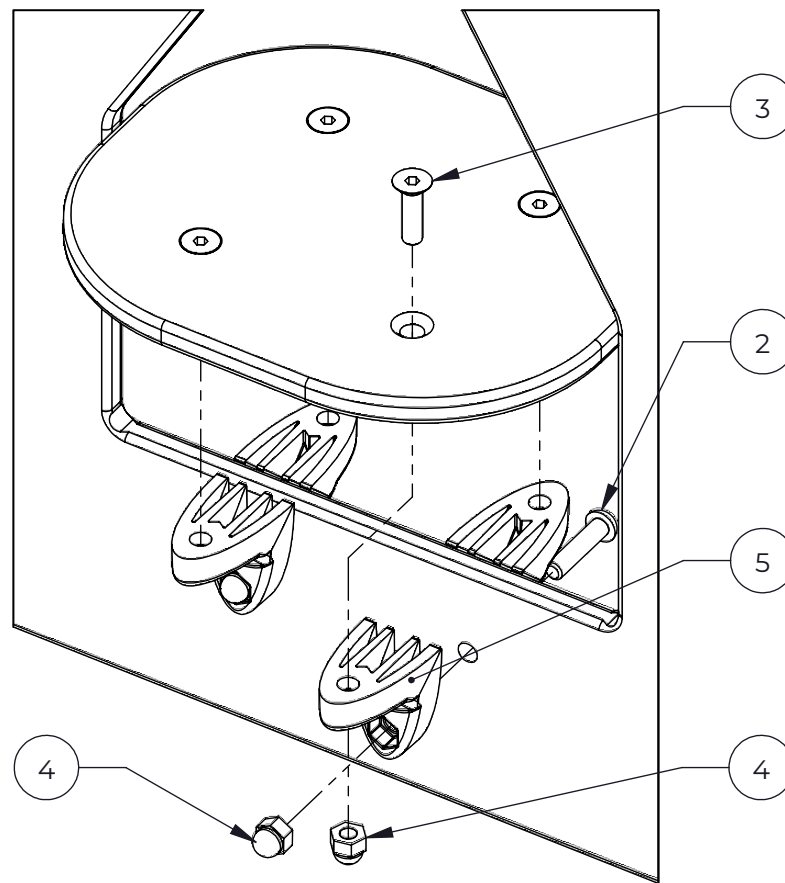

NO.	ITEM CODE			QTY.
1	712307	PLATE	12x200x238	1
2	909855	ALLEN SCREW	M8x35	2
3	900348	ALLEN SCREW	M8x30	4
4	909633	NUT	M8	6
5	901570	CLAMP	36x55x55	4