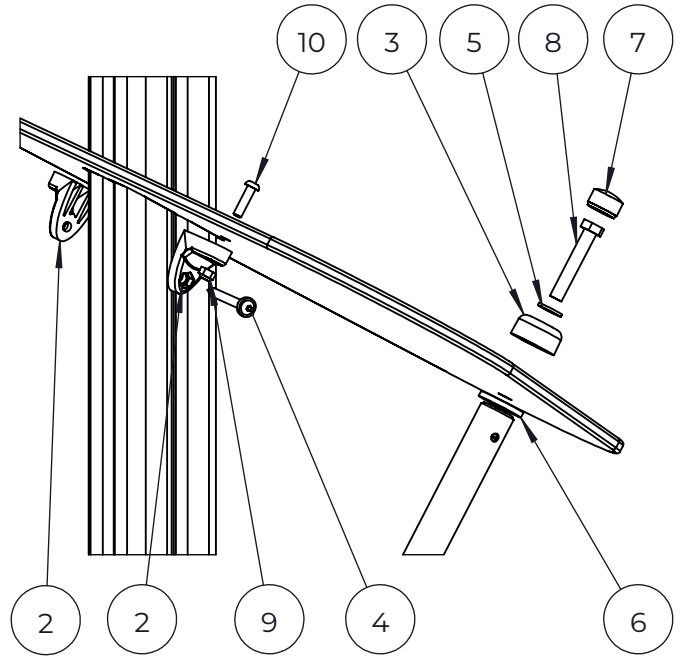

Grid size = 1000 mm

- EN/AS Impact Area 8 m<sup>2</sup>
- - - Falling Space 21 m<sup>2</sup>  
Max Falling Height 740 mm

NO.	ITEM CODE			QTY.
1	909855	ALLEN SCREW	M8x35	4
2	713001	TABLE	200x500	1
3	712307	PLATE	12x200x238	2
4	900348	ALLEN SCREW	M8x30	8
5	909633	NUT	M8	16
6	901570	CLAMP	36x55x55	8
7	712306	PLATE	12x640x702	1
8	903176	CLAMP		4
9	909850	ALLEN SCREW	M8x25	4
10	980123	SPECIAL SCREW	Ø7x60	4
11	909256	WASHER	Ø16/8.4x1.6	4

NO.	ITEM CODE			QTY.
1	914209	SUPPORT	40x351x458	1
2	901570	CLAMP	36x55x55	2
3	905090	PLASTIC WASHER	Ø45	1
4	900240	SPECIAL SCREW	Ø8x70	4
5	980154	WASHER	M12 13 / 24	1
6	905086	WASHER	Ø44/13.5 x 3,9	1
7	905115	PLASTIC CAP	Ø30	1
8	909142	BOLT	M12x70	1
9	980160	NUT	M8	2
10	909852	ALLEN SCREW	M8x30	2
11	909256	WASHER	Ø16/8.4x1.6	2

NO.	ITEM CODE			QTY.
1	712307	PLATE	12x200x238	1
2	909855	ALLEN SCREW	M8x35	2
3	900348	ALLEN SCREW	M8x30	4
4	909633	NUT	M8	6
5	901570	CLAMP	36x55x55	4

NO.	ITEM CODE			QTY.
1	712079	BOOM	45x120x715	1
2	903093	SPECIAL SCREW	Ø8x90	4

NO.	ITEM CODE			QTY.
1	711801	PLATE	12x700x892	1
2	906630	SCREW	Ø8x60	4