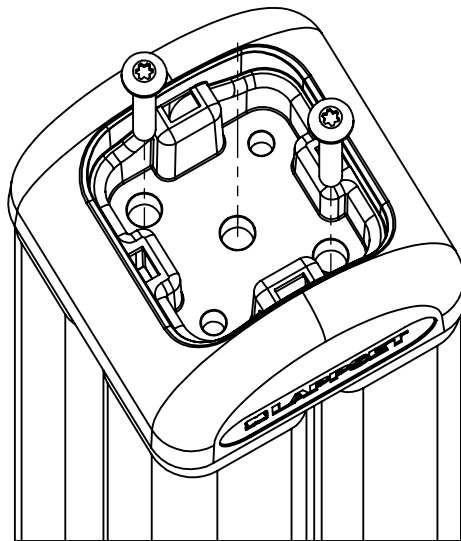

NO.	ITEM CODE			QTY.
1	980131	SCREW	Ø6x60	2
2	915379	TOP HAT COVER	67,5x67,6x34	1
3	915378	TOP HAT BASE	95x95x60	1