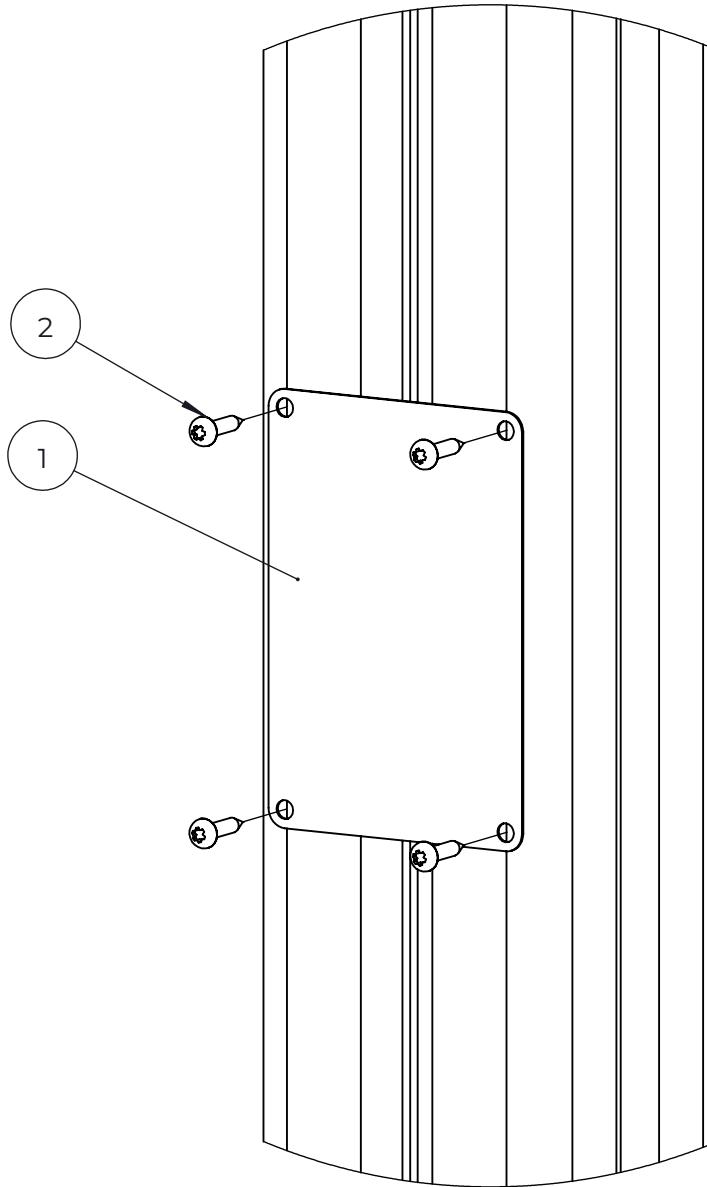

NO.	ITEM CODE			QTY.
1	712307	PLATE	12x200x238	1
2	909855	ALLEN SCREW	M8x35	2
3	900348	ALLEN SCREW	M8x30	4
4	909633	NUT	M8	6
5	901570	CLAMP	36x55x55	4

NO.	ITEM CODE			QTY.
1	712079	BOOM	45x120x715	1
2	903093	SPECIAL SCREW	Ø8x90	4

NO.	ITEM CODE			QTY.
1	906630	SCREW	Ø8x60	2
2	711807	TOP HAT	93x93x12	1

NO.	ITEM CODE			QTY.
1	980131	SCREW	Ø6x60	2
2	915379	TOP HAT COVER	67,5x67,6x34	1
3	915378	TOP HAT BASE	95x95x60	1

NO.	ITEM CODE			QTY.
1	702286	PRINTED LABEL	65x65	1
2	980114	SCREW	Ø4x20	4

NO.	ITEM CODE			QTY.
1	702339	PRINTED LABEL	118x78	1
2	980114	SCREW	Ø4x20	4

NO.	ITEM CODE			QTY.
1	914818	PLATE	2,5x130x80	1
2	980128	SPECIAL SCREW	Ø7x40	4
3	903093	SPECIAL SCREW	Ø8x90	8
4	712139	ARCH ELEMENT	42x120x1096	2
5	909256	WASHER	Ø16/8.4x1.6	4

NO.	ITEM CODE			QTY.
1	711801	PLATE	12x700x892	1
2	906630	SCREW	Ø8x60	4