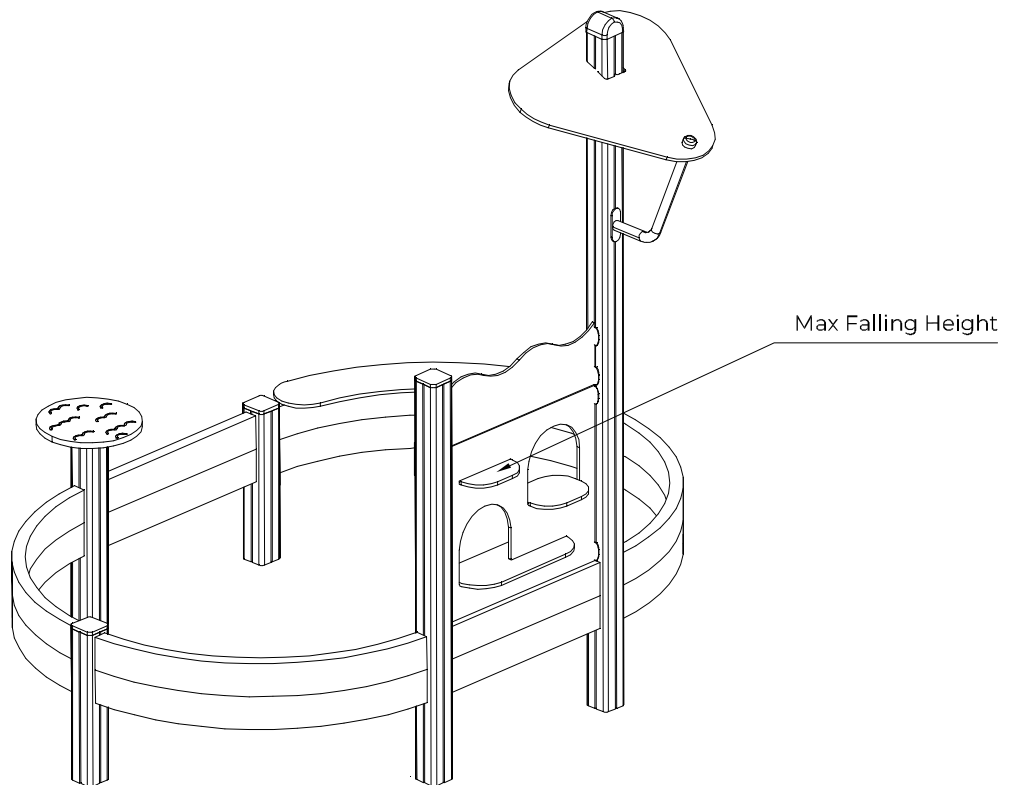

Grid size = 1000 mm

- EN/AS Impact Area 8 m<sup>2</sup>
- - - Falling Space 21 m<sup>2</sup>  
Max Falling Height 740 mm

NO.	ITEM CODE			QTY.
1	909855	ALLEN SCREW	M8x35	4
2	713001	TABLE	200x500	1
3	712307	PLATE	12x200x238	2
4	900348	ALLEN SCREW	M8x30	8
5	909633	NUT	M8	16
6	901570	CLAMP	36x55x55	8
7	712306	PLATE	12x640x702	1
8	903176	CLAMP		4
9	909850	ALLEN SCREW	M8x25	4
10	980123	SPECIAL SCREW	Ø7x60	4
11	909256	WASHER	Ø16/8.4x1.6	4

NO.	ITEM CODE			QTY.
1	914209	SUPPORT	40x351x458	1
2	901570	CLAMP	36x55x55	2
3	905090	PLASTIC WASHER	Ø45	1
4	900240	SPECIAL SCREW	Ø8x70	4
5	980154	WASHER	M12 13 / 24	1
6	905086	WASHER	Ø44/13.5 x 3,9	1
7	905115	PLASTIC CAP	Ø30	1
8	909142	BOLT	M12x70	1
9	980160	NUT	M8	2
10	909852	ALLEN SCREW	M8x30	2
11	909256	WASHER	Ø16/8.4x1.6	2