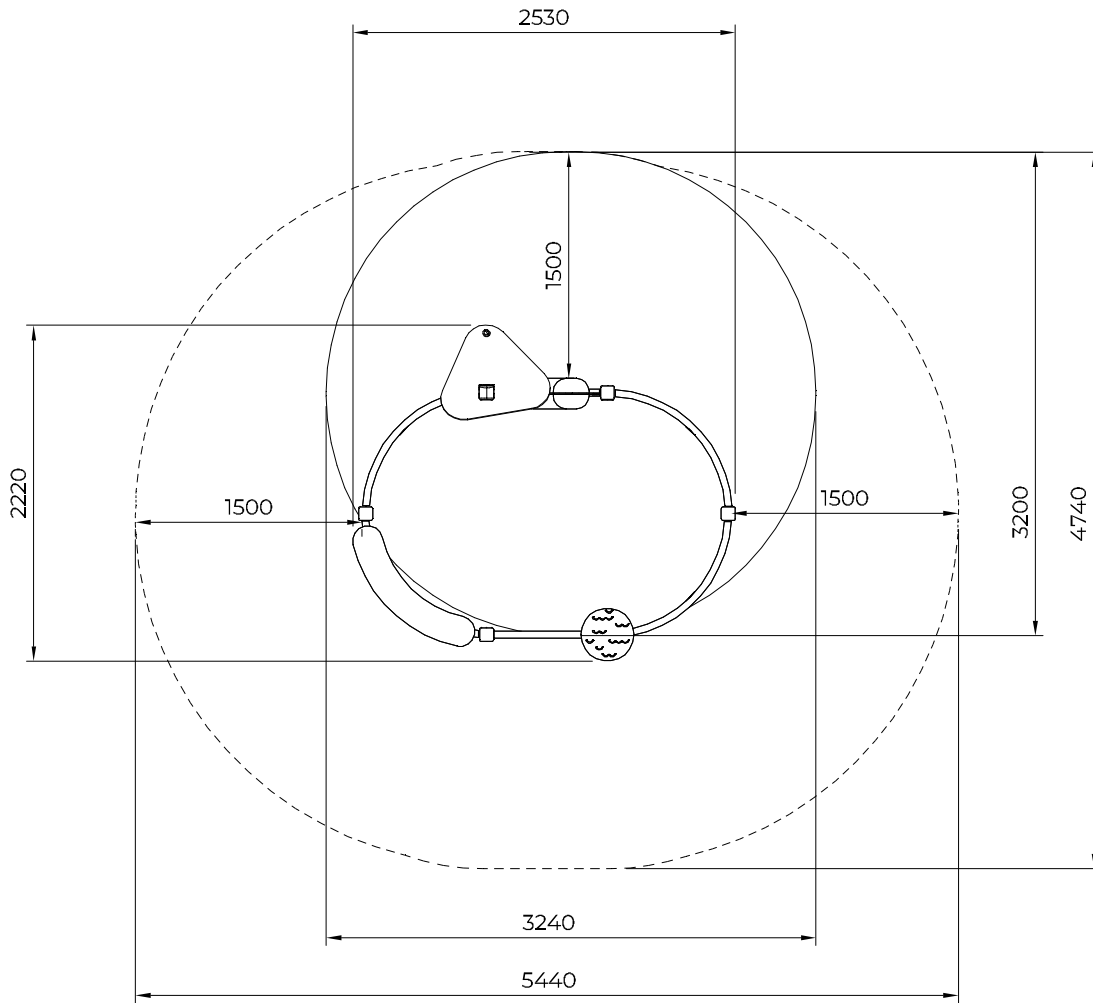

Grid size = 1000 mm

- EN/AS Impact Area 8 m<sup>2</sup>
- - - Falling Space 21 m<sup>2</sup>  
Max Falling Height 740 mm

NO.	ITEM CODE			QTY.
1	909855	ALLEN SCREW	M8x35	4
2	713001	TABLE	200x500	1
3	712307	PLATE	12x200x238	2
4	900348	ALLEN SCREW	M8x30	8
5	909633	NUT	M8	16
6	901570	CLAMP	36x55x55	8
7	712306	PLATE	12x640x702	1
8	903176	CLAMP		4
9	909850	ALLEN SCREW	M8x25	4
10	980123	SPECIAL SCREW	Ø7x60	4
11	909256	WASHER	Ø16/8.4x1.6	4

NO.	ITEM CODE			QTY.
1	906630	SCREW	Ø8x60	2
2	711807	TOP HAT	93x93x12	1

NO.	ITEM CODE			QTY.
1	980131	SCREW	Ø6x60	2
2	915379	TOP HAT COVER	67,5x67,6x34	1
3	915378	TOP HAT BASE	95x95x60	1

NO.	ITEM CODE			QTY.
1	702286	PRINTED LABEL	65x65	1
2	980114	SCREW	Ø4x20	4

NO.	ITEM CODE			QTY.
1	702339	PRINTED LABEL	118x78	1
2	980114	SCREW	Ø4x20	4

NO.	ITEM CODE			QTY.
1	914818	PLATE	2,5x130x80	1
2	980128	SPECIAL SCREW	Ø7x40	4
3	903093	SPECIAL SCREW	Ø8x90	8
4	712139	ARCH ELEMENT	42x120x1096	2
5	909256	WASHER	Ø16/8.4x1.6	4

NO.	ITEM CODE			QTY.
1	711801	PLATE	12x700x892	1
2	906630	SCREW	Ø8x60	4