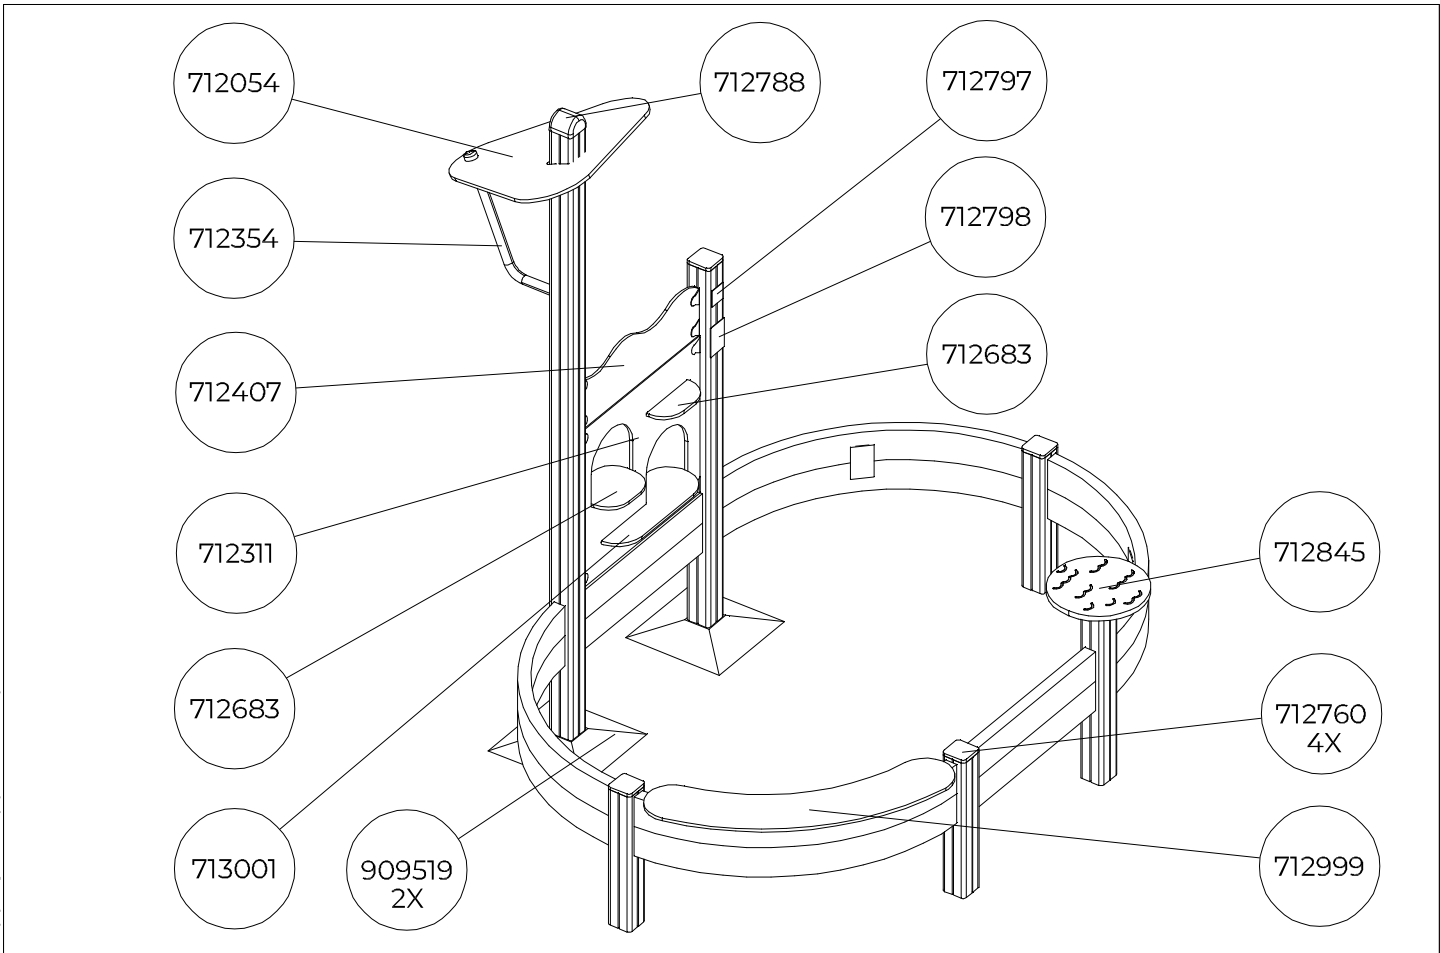

Grid size = 1000 mm

- EN/AS Impact Area 8 m<sup>2</sup>
- - - Falling Space 21 m<sup>2</sup>  
Max Falling Height 740 mm

NO.	ITEM CODE			QTY.
1	909855	ALLEN SCREW	M8x35	4
2	713001	TABLE	200x500	1
3	712307	PLATE	12x200x238	2
4	900348	ALLEN SCREW	M8x30	8
5	909633	NUT	M8	16
6	901570	CLAMP	36x55x55	8
7	712306	PLATE	12x640x702	1
8	903176	CLAMP		4
9	909850	ALLEN SCREW	M8x25	4
10	980123	SPECIAL SCREW	Ø7x60	4
11	909256	WASHER	Ø16/8.4x1.6	4

NO.	ITEM CODE			QTY.
1	712307	PLATE	12x200x238	1
2	909855	ALLEN SCREW	M8x35	2
3	900348	ALLEN SCREW	M8x30	4
4	909633	NUT	M8	6
5	901570	CLAMP	36x55x55	4

NO.	ITEM CODE			QTY.
1	712079	BOOM	45x120x715	1
2	903093	SPECIAL SCREW	Ø8x90	4

NO.	ITEM CODE			QTY.
1	702339	PRINTED LABEL	118x78	1
2	980114	SCREW	Ø4x20	4

NO.	ITEM CODE			QTY.
1	914818	PLATE	2,5x130x80	1
2	980128	SPECIAL SCREW	Ø7x40	4
3	903093	SPECIAL SCREW	Ø8x90	8
4	712139	ARCH ELEMENT	42x120x1096	2
5	909256	WASHER	Ø16/8.4x1.6	4

NO.	ITEM CODE			QTY.
1	711801	PLATE	12x700x892	1
2	906630	SCREW	Ø8x60	4