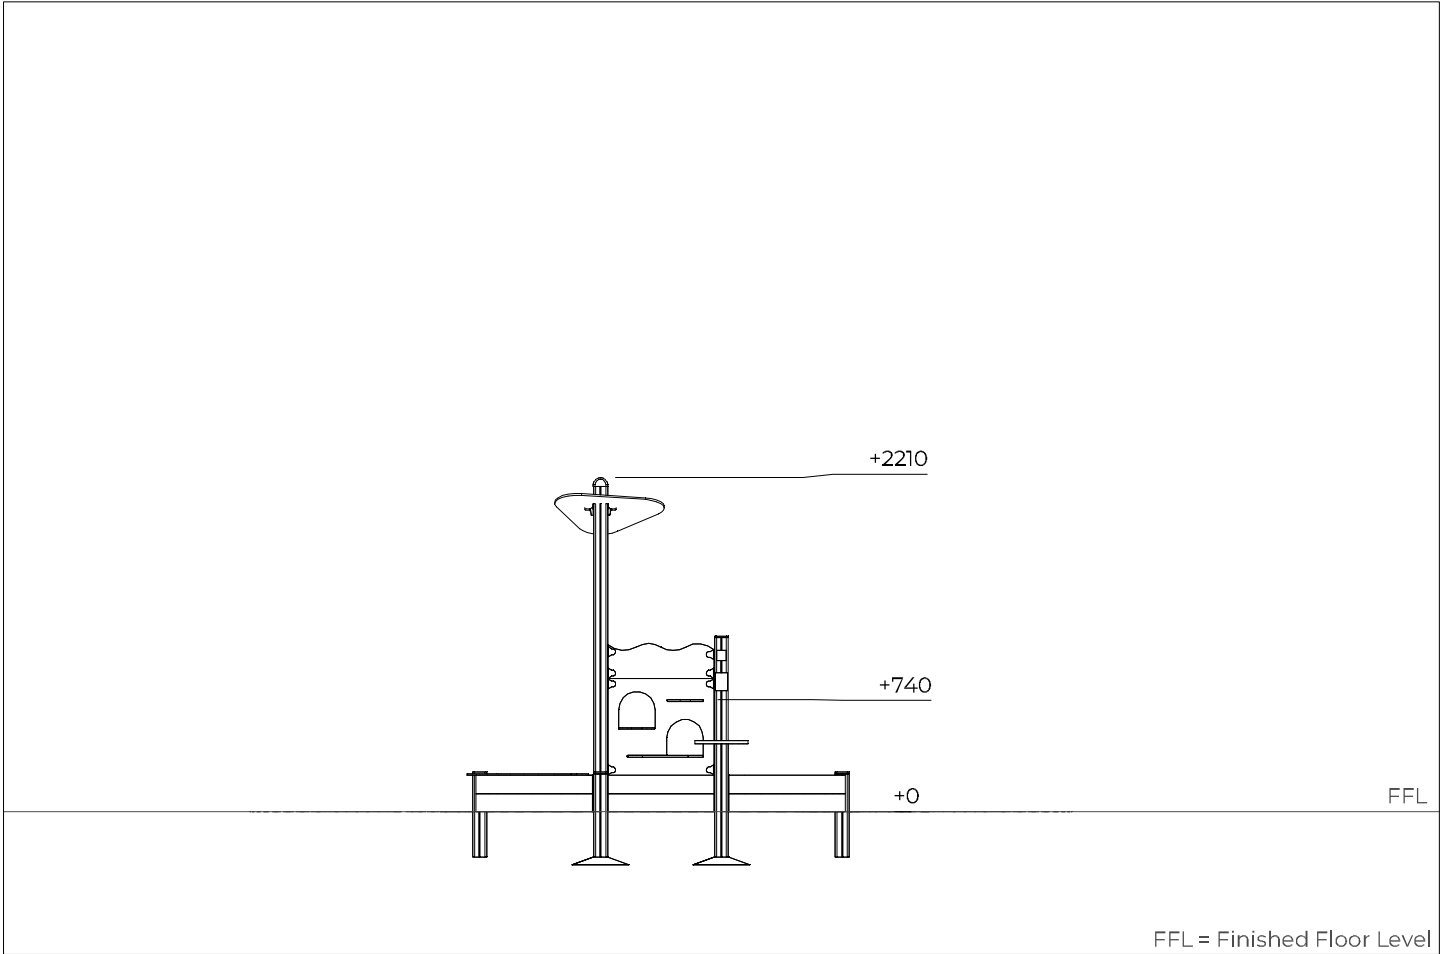

Grid size = 1000 mm

- EN/AS Impact Area 8 m<sup>2</sup>
- - - Falling Space 21 m<sup>2</sup>  
Max Falling Height 740 mm

NO.	ITEM CODE			QTY.
1	909855	ALLEN SCREW	M8x35	4
2	713001	TABLE	200x500	1
3	712307	PLATE	12x200x238	2
4	900348	ALLEN SCREW	M8x30	8
5	909633	NUT	M8	16
6	901570	CLAMP	36x55x55	8
7	712306	PLATE	12x640x702	1
8	903176	CLAMP		4
9	909850	ALLEN SCREW	M8x25	4
10	980123	SPECIAL SCREW	Ø7x60	4
11	909256	WASHER	Ø16/8.4x1.6	4

NO.	ITEM CODE			QTY.
1	712307	PLATE	12x200x238	1
2	909855	ALLEN SCREW	M8x35	2
3	900348	ALLEN SCREW	M8x30	4
4	909633	NUT	M8	6
5	901570	CLAMP	36x55x55	4

NO.	ITEM CODE			QTY.
1	712079	BOOM	45x120x715	1
2	903093	SPECIAL SCREW	Ø8x90	4

NO.	ITEM CODE			QTY.
1	702339	PRINTED LABEL	118x78	1
2	980114	SCREW	Ø4x20	4

NO.	ITEM CODE			QTY.
1	914818	PLATE	2,5x130x80	1
2	980128	SPECIAL SCREW	Ø7x40	4
3	903093	SPECIAL SCREW	Ø8x90	8
4	712139	ARCH ELEMENT	42x120x1096	2
5	909256	WASHER	Ø16/8.4x1.6	4

NO.	ITEM CODE			QTY.
1	711801	PLATE	12x700x892	1
2	906630	SCREW	Ø8x60	4