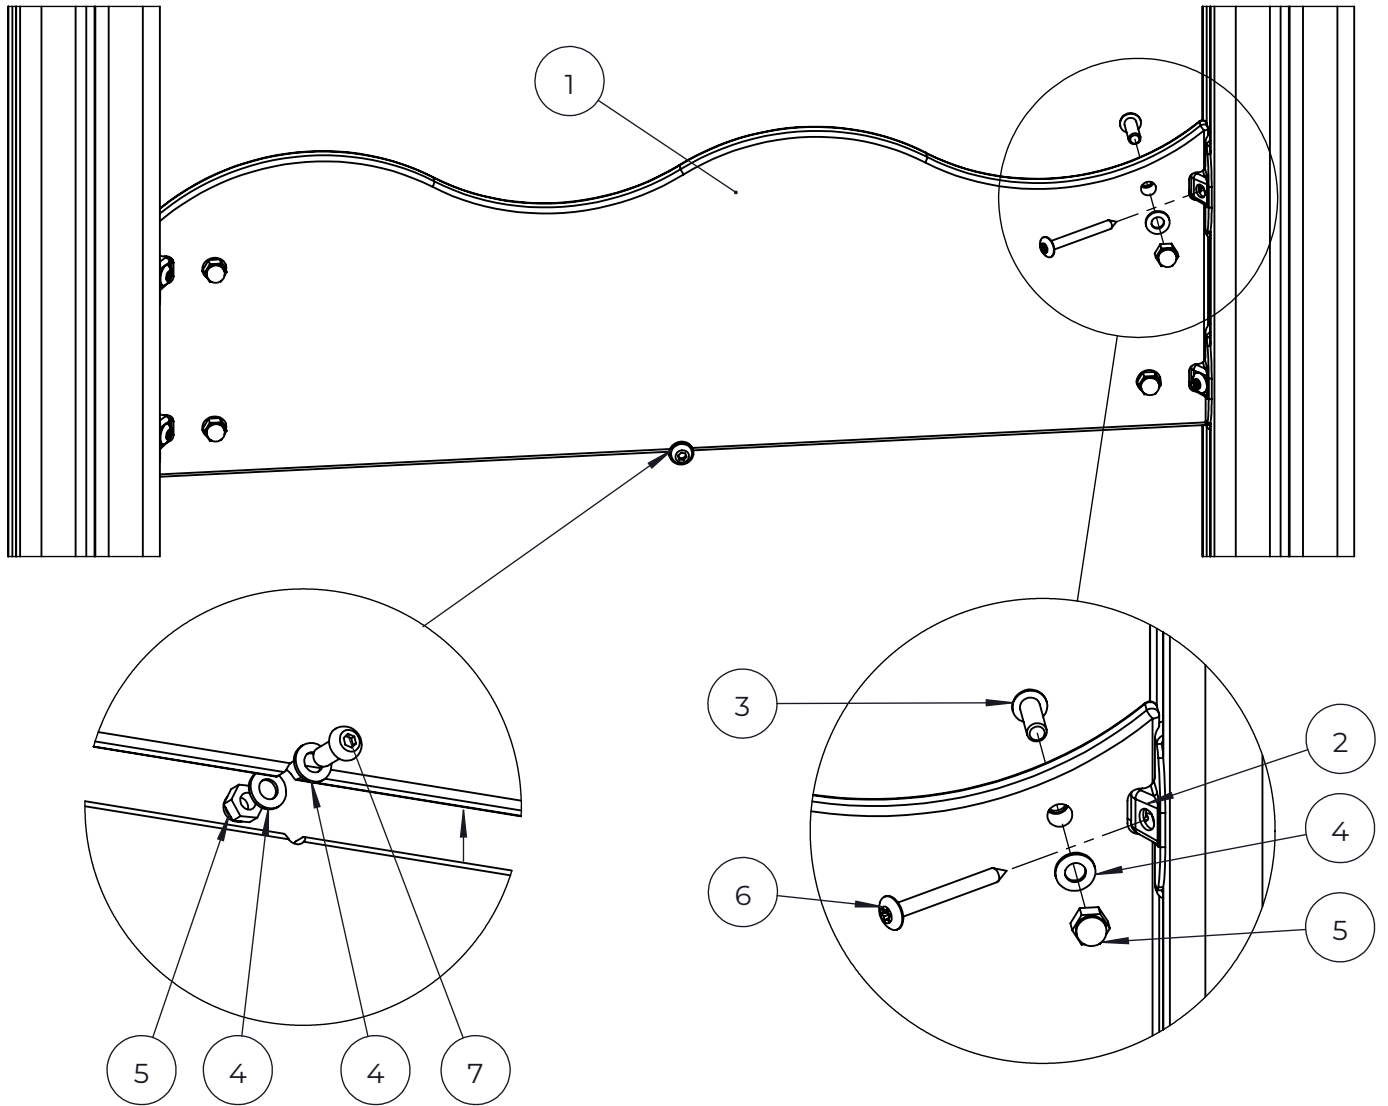

Grid size = 1000 mm

- EN/AS Impact Area 8 m<sup>2</sup>
- - - Falling Space 21 m<sup>2</sup>  
Max Falling Height 740 mm

NO.	ITEM CODE			QTY.
1	909855	ALLEN SCREW	M8x35	4
2	713001	TABLE	200x500	1
3	712307	PLATE	12x200x238	2
4	900348	ALLEN SCREW	M8x30	8
5	909633	NUT	M8	16
6	901570	CLAMP	36x55x55	8
7	712306	PLATE	12x640x702	1
8	903176	CLAMP		4
9	909850	ALLEN SCREW	M8x25	4
10	980123	SPECIAL SCREW	Ø7x60	4
11	909256	WASHER	Ø16/8.4x1.6	4

NO.	ITEM CODE			QTY.
1	914209	SUPPORT	40x351x458	1
2	901570	CLAMP	36x55x55	2
3	905090	PLASTIC WASHER	Ø45	1
4	900240	SPECIAL SCREW	Ø8x70	4
5	980154	WASHER	M12 13 / 24	1
6	905086	WASHER	Ø44/13.5 x 3,9	1
7	905115	PLASTIC CAP	Ø30	1
8	909142	BOLT	M12x70	1
9	980160	NUT	M8	2
10	909852	ALLEN SCREW	M8x30	2
11	909256	WASHER	Ø16/8.4x1.6	2

NO.	ITEM CODE			QTY.
1	702339	PRINTED LABEL	118x78	1
2	980114	SCREW	Ø4x20	4

NO.	ITEM CODE			QTY.
1	914818	PLATE	2,5x130x80	1
2	980128	SPECIAL SCREW	Ø7x40	4
3	903093	SPECIAL SCREW	Ø8x90	8
4	712139	ARCH ELEMENT	42x120x1096	2
5	909256	WASHER	Ø16/8.4x1.6	4

NO.	ITEM CODE			QTY.
1	711801	PLATE	12x700x892	1
2	906630	SCREW	Ø8x60	4