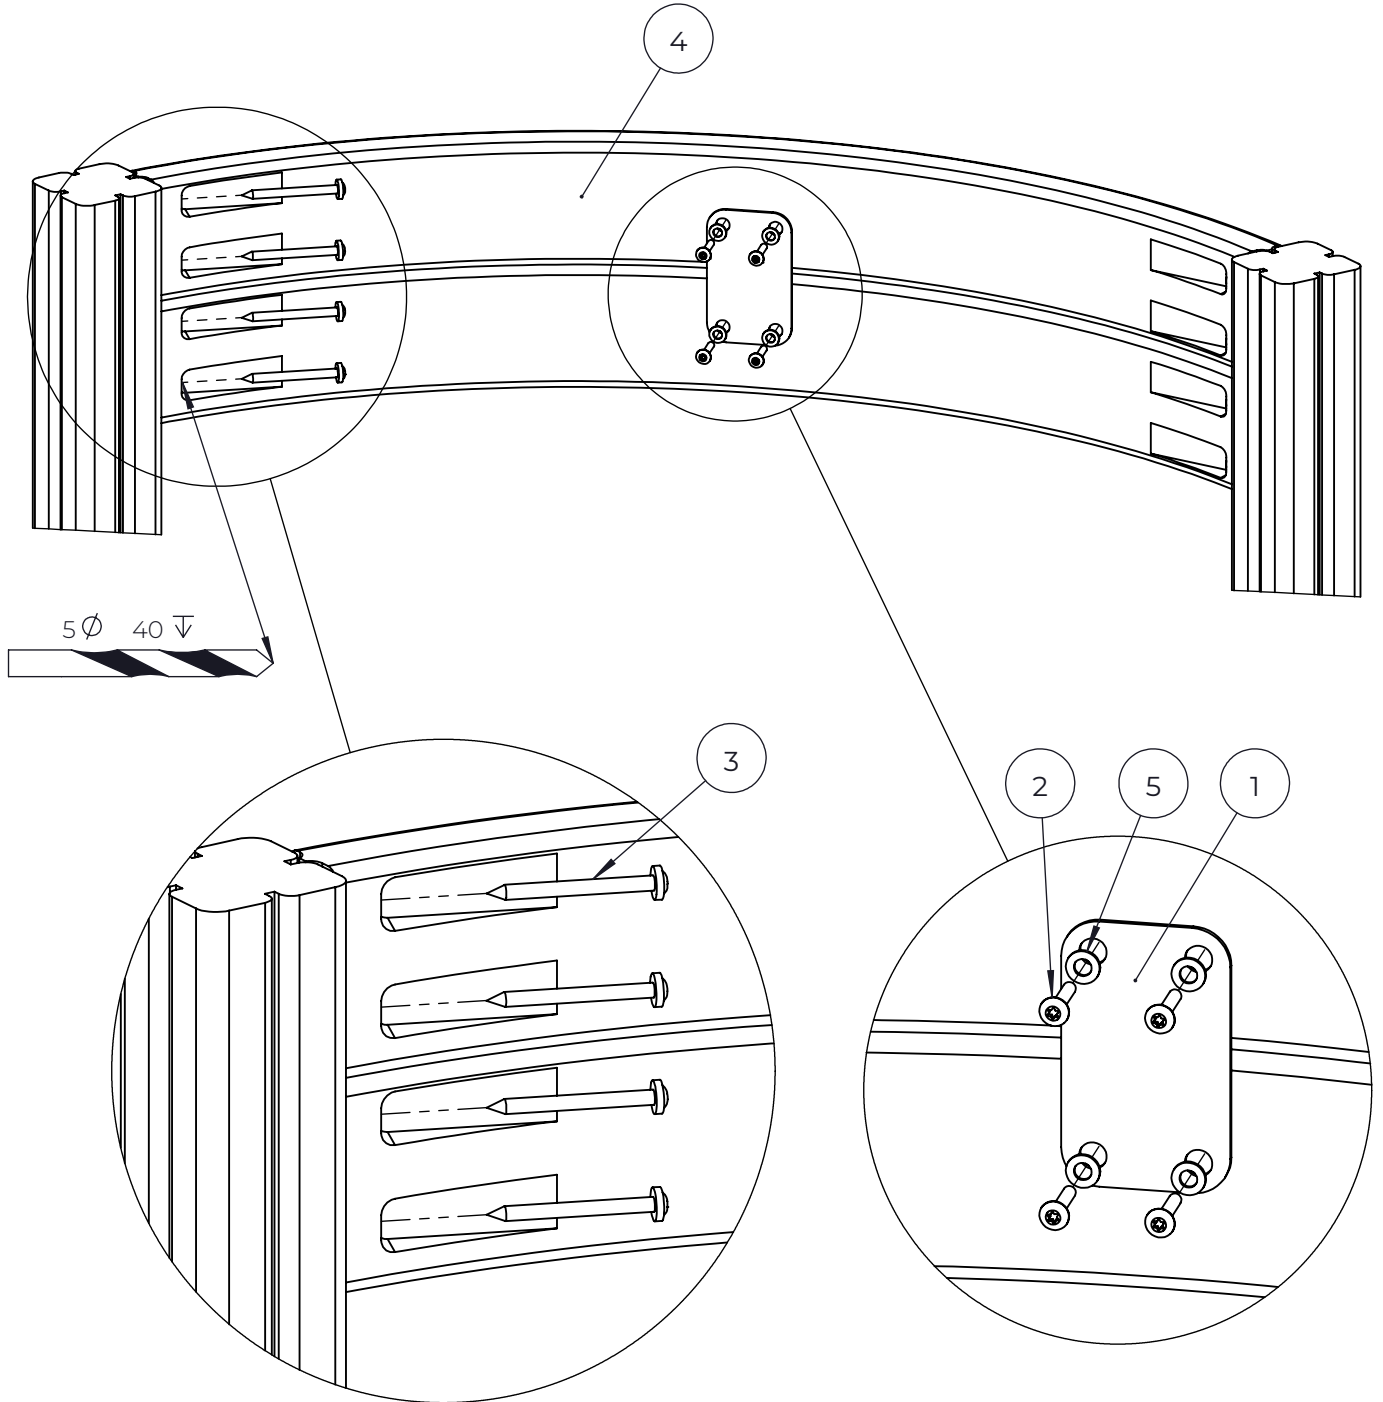

NO.	ITEM CODE			QTY.
1	906630	SCREW	Ø8x60	2
2	711807	TOP HAT	93x93x12	1

NO.	ITEM CODE			QTY.
1	980131	SCREW	Ø6x60	2
2	915379	TOP HAT COVER	67,5x67,6x34	1
3	915378	TOP HAT BASE	95x95x60	1

NO.	ITEM CODE			QTY.
1	702286	PRINTED LABEL	65x65	1
2	980114	SCREW	Ø4x20	4

NO.	ITEM CODE			QTY.
1	702339	PRINTED LABEL	118x78	1
2	980114	SCREW	Ø4x20	4

NO.	ITEM CODE			QTY.
1	914818	PLATE	2,5x130x80	1
2	980128	SPECIAL SCREW	Ø7x40	4
3	903093	SPECIAL SCREW	Ø8x90	8
4	712139	ARCH ELEMENT	42x120x1096	2
5	909256	WASHER	Ø16/8.4x1.6	4

NO.	ITEM CODE			QTY.
1	711801	PLATE	12x700x892	1
2	906630	SCREW	Ø8x60	4