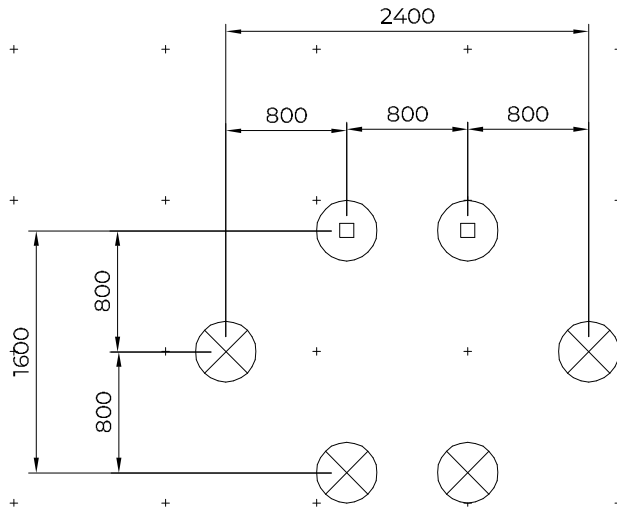

Grid size = 1000 mm

- EN/AS Impact Area 8 m<sup>2</sup>
- - - Falling Space 21 m<sup>2</sup>  
Max Falling Height 740 mm

NO.	ITEM CODE			QTY.
1	909855	ALLEN SCREW	M8x35	4
2	713001	TABLE	200x500	1
3	712307	PLATE	12x200x238	2
4	900348	ALLEN SCREW	M8x30	8
5	909633	NUT	M8	16
6	901570	CLAMP	36x55x55	8
7	712306	PLATE	12x640x702	1
8	903176	CLAMP		4
9	909850	ALLEN SCREW	M8x25	4
10	980123	SPECIAL SCREW	Ø7x60	4
11	909256	WASHER	Ø16/8.4x1.6	4

NO.	ITEM CODE			QTY.
1	906630	SCREW	Ø8x60	2
2	711807	TOP HAT	93x93x12	1

NO.	ITEM CODE			QTY.
1	980131	SCREW	Ø6x60	2
2	915379	TOP HAT COVER	67,5x67,6x34	1
3	915378	TOP HAT BASE	95x95x60	1

NO.	ITEM CODE			QTY.
1	702286	PRINTED LABEL	65x65	1
2	980114	SCREW	Ø4x20	4

NO.	ITEM CODE			QTY.
1	702339	PRINTED LABEL	118x78	1
2	980114	SCREW	Ø4x20	4

NO.	ITEM CODE			QTY.
1	914818	PLATE	2,5x130x80	1
2	980128	SPECIAL SCREW	Ø7x40	4
3	903093	SPECIAL SCREW	Ø8x90	8
4	712139	ARCH ELEMENT	42x120x1096	2
5	909256	WASHER	Ø16/8.4x1.6	4

NO.	ITEM CODE			QTY.
1	711801	PLATE	12x700x892	1
2	906630	SCREW	Ø8x60	4