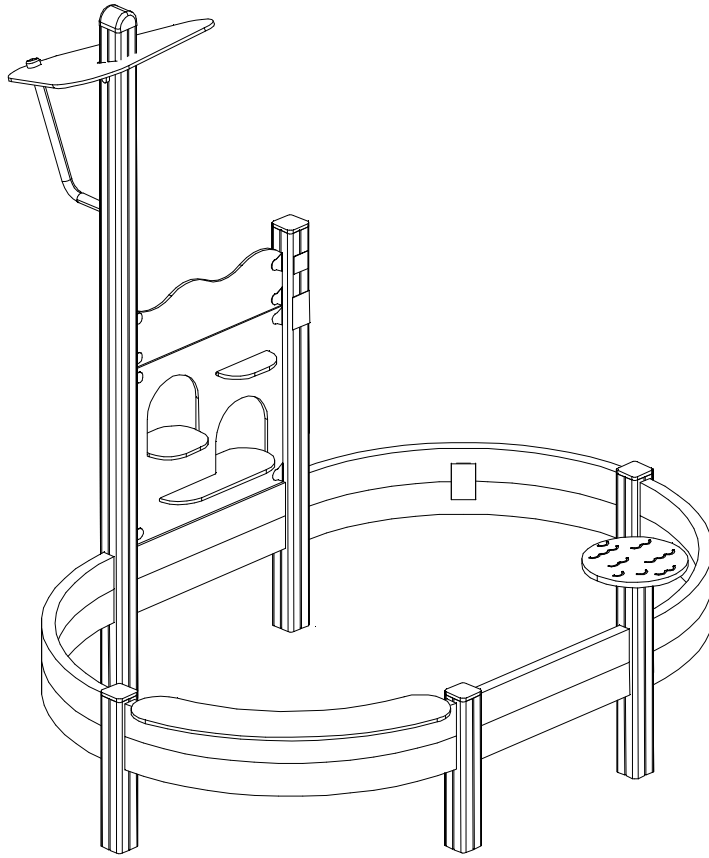

Grid size = 1000 mm

- EN/AS Impact Area 8 m<sup>2</sup>
- - - Falling Space 21 m<sup>2</sup>  
Max Falling Height 740 mm

NO.	ITEM CODE			QTY.
1	909855	ALLEN SCREW	M8x35	4
2	713001	TABLE	200x500	1
3	712307	PLATE	12x200x238	2
4	900348	ALLEN SCREW	M8x30	8
5	909633	NUT	M8	16
6	901570	CLAMP	36x55x55	8
7	712306	PLATE	12x640x702	1
8	903176	CLAMP		4
9	909850	ALLEN SCREW	M8x25	4
10	980123	SPECIAL SCREW	Ø7x60	4
11	909256	WASHER	Ø16/8.4x1.6	4

NO.	ITEM CODE			QTY.
1	914209	SUPPORT	40x351x458	1
2	901570	CLAMP	36x55x55	2
3	905090	PLASTIC WASHER	Ø45	1
4	900240	SPECIAL SCREW	Ø8x70	4
5	980154	WASHER	M12 13 / 24	1
6	905086	WASHER	Ø44/13.5 x 3,9	1
7	905115	PLASTIC CAP	Ø30	1
8	909142	BOLT	M12x70	1
9	980160	NUT	M8	2
10	909852	ALLEN SCREW	M8x30	2
11	909256	WASHER	Ø16/8.4x1.6	2

NO.	ITEM CODE			QTY.
1	712307	PLATE	12x200x238	1
2	909855	ALLEN SCREW	M8x35	2
3	900348	ALLEN SCREW	M8x30	4
4	909633	NUT	M8	6
5	901570	CLAMP	36x55x55	4

NO.	ITEM CODE			QTY.
1	712079	BOOM	45x120x715	1
2	903093	SPECIAL SCREW	Ø8x90	4

NO.	ITEM CODE			QTY.
1	711801	PLATE	12x700x892	1
2	906630	SCREW	Ø8x60	4