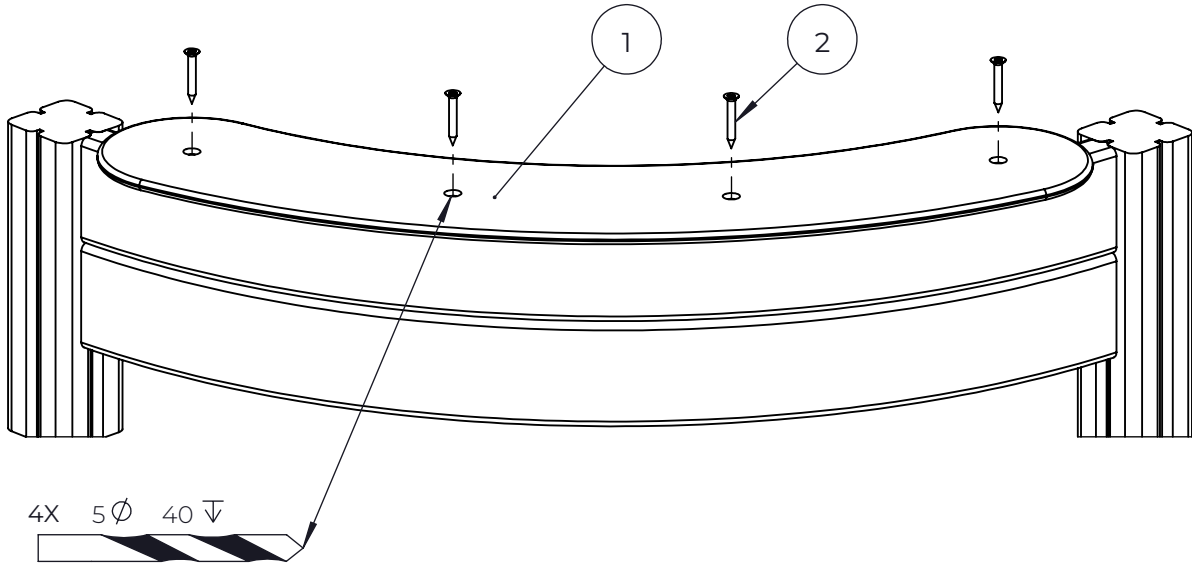

NO.	ITEM CODE			QTY.
1	712307	PLATE	12x200x238	1
2	909855	ALLEN SCREW	M8x35	2
3	900348	ALLEN SCREW	M8x30	4
4	909633	NUT	M8	6
5	901570	CLAMP	36x55x55	4

NO.	ITEM CODE			QTY.
1	712079	BOOM	45x120x715	1
2	903093	SPECIAL SCREW	Ø8x90	4

NO.	ITEM CODE			QTY.
1	906630	SCREW	Ø8x60	2
2	711807	TOP HAT	93x93x12	1

NO.	ITEM CODE			QTY.
1	980131	SCREW	Ø6x60	2
2	915379	TOP HAT COVER	67,5x67,6x34	1
3	915378	TOP HAT BASE	95x95x60	1

NO.	ITEM CODE			QTY.
1	702286	PRINTED LABEL	65x65	1
2	980114	SCREW	Ø4x20	4

NO.	ITEM CODE			QTY.
1	702339	PRINTED LABEL	118x78	1
2	980114	SCREW	Ø4x20	4

NO.	ITEM CODE			QTY.
1	914818	PLATE	2,5x130x80	1
2	980128	SPECIAL SCREW	Ø7x40	4
3	903093	SPECIAL SCREW	Ø8x90	8
4	712139	ARCH ELEMENT	42x120x1096	2
5	909256	WASHER	Ø16/8.4x1.6	4

NO.	ITEM CODE			QTY.
1	711801	PLATE	12x700x892	1
2	906630	SCREW	Ø8x60	4