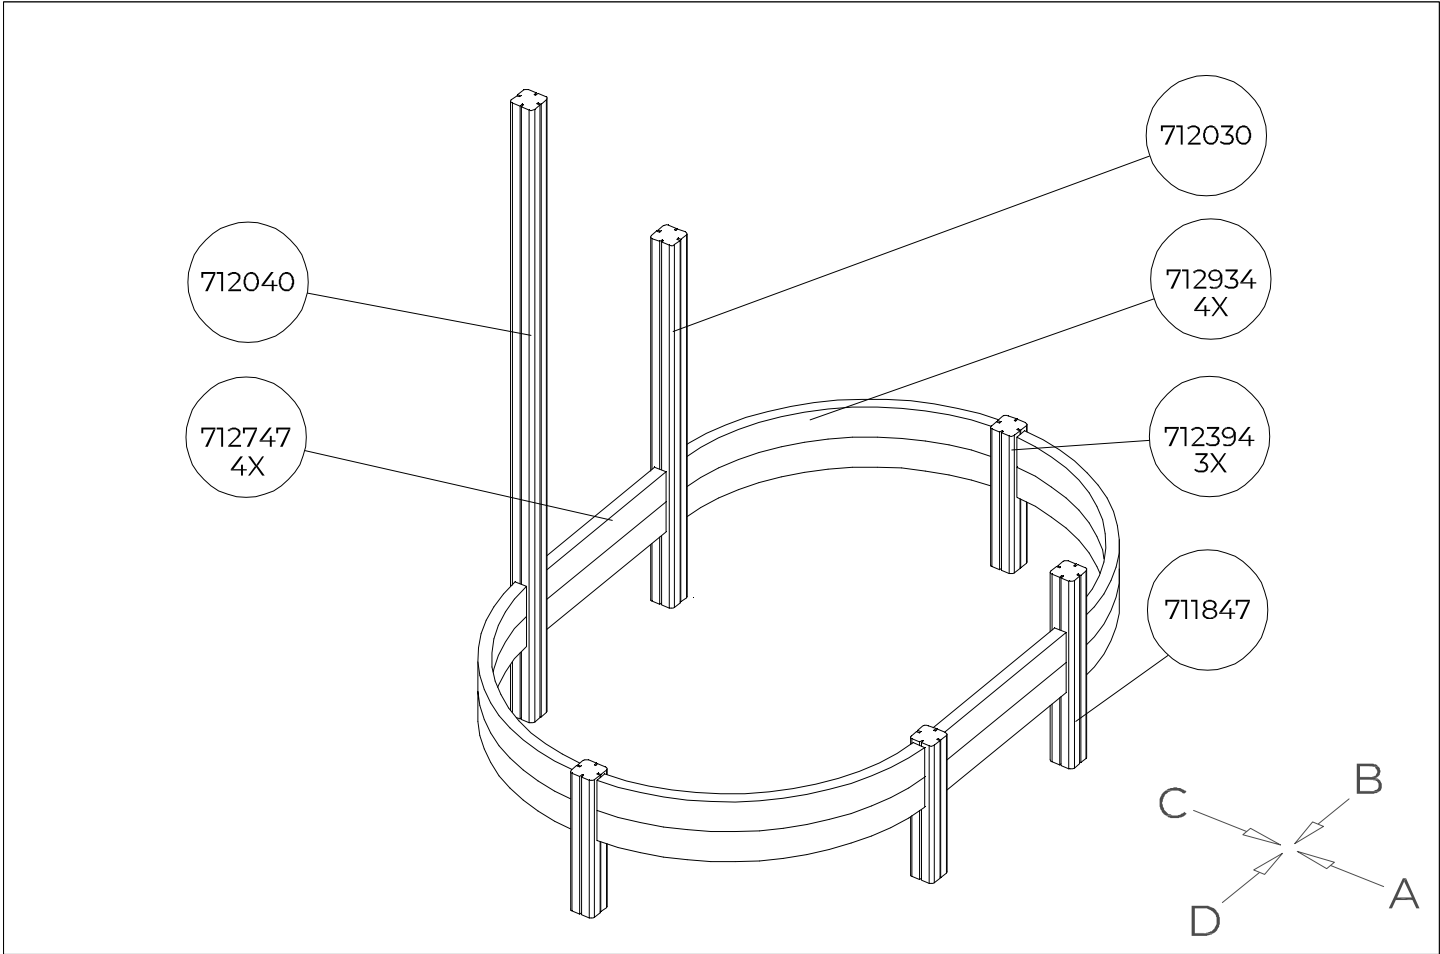

Grid size = 1000 mm

- EN/AS Impact Area 8 m<sup>2</sup>
- - - Falling Space 21 m<sup>2</sup>  
Max Falling Height 740 mm

NO.	ITEM CODE			QTY.
1	909855	ALLEN SCREW	M8x35	4
2	713001	TABLE	200x500	1
3	712307	PLATE	12x200x238	2
4	900348	ALLEN SCREW	M8x30	8
5	909633	NUT	M8	16
6	901570	CLAMP	36x55x55	8
7	712306	PLATE	12x640x702	1
8	903176	CLAMP		4
9	909850	ALLEN SCREW	M8x25	4
10	980123	SPECIAL SCREW	Ø7x60	4
11	909256	WASHER	Ø16/8.4x1.6	4

NO.	ITEM CODE			QTY.
1	712307	PLATE	12x200x238	1
2	909855	ALLEN SCREW	M8x35	2
3	900348	ALLEN SCREW	M8x30	4
4	909633	NUT	M8	6
5	901570	CLAMP	36x55x55	4

NO.	ITEM CODE			QTY.
1	712079	BOOM	45x120x715	1
2	903093	SPECIAL SCREW	Ø8x90	4

NO.	ITEM CODE			QTY.
1	702339	PRINTED LABEL	118x78	1
2	980114	SCREW	Ø4x20	4

NO.	ITEM CODE			QTY.
1	914818	PLATE	2,5x130x80	1
2	980128	SPECIAL SCREW	Ø7x40	4
3	903093	SPECIAL SCREW	Ø8x90	8
4	712139	ARCH ELEMENT	42x120x1096	2
5	909256	WASHER	Ø16/8.4x1.6	4

NO.	ITEM CODE			QTY.
1	711801	PLATE	12x700x892	1
2	906630	SCREW	Ø8x60	4