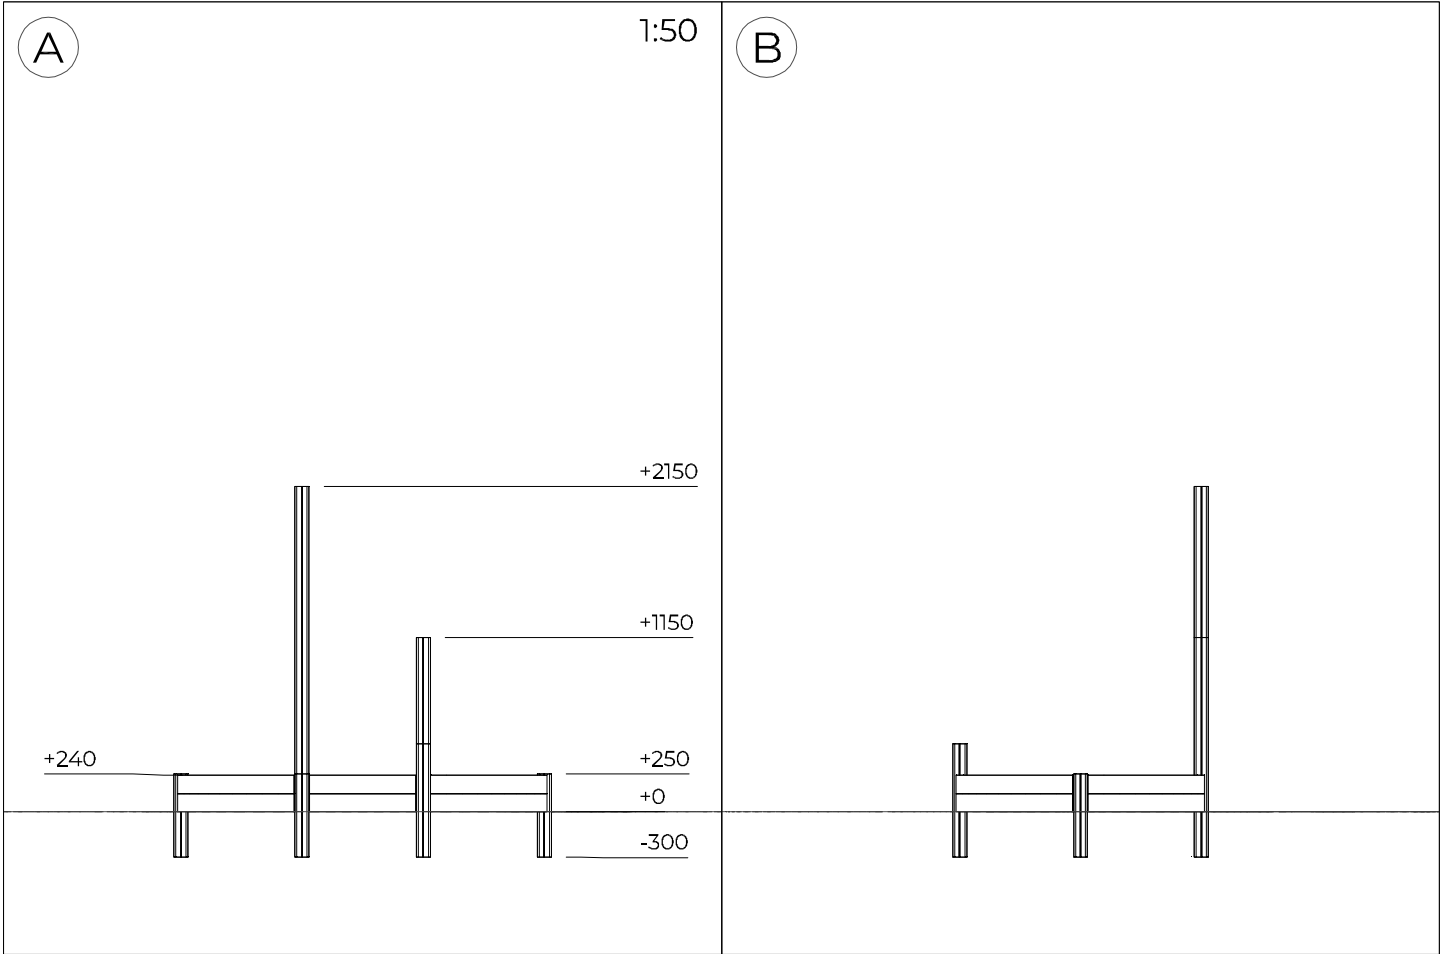

Grid size = 1000 mm

- EN/AS Impact Area 8 m<sup>2</sup>
- - - Falling Space 21 m<sup>2</sup>  
Max Falling Height 740 mm

NO.	ITEM CODE			QTY.
1	909855	ALLEN SCREW	M8x35	4
2	713001	TABLE	200x500	1
3	712307	PLATE	12x200x238	2
4	900348	ALLEN SCREW	M8x30	8
5	909633	NUT	M8	16
6	901570	CLAMP	36x55x55	8
7	712306	PLATE	12x640x702	1
8	903176	CLAMP		4
9	909850	ALLEN SCREW	M8x25	4
10	980123	SPECIAL SCREW	Ø7x60	4
11	909256	WASHER	Ø16/8.4x1.6	4

NO.	ITEM CODE			QTY.
1	906630	SCREW	Ø8x60	2
2	711807	TOP HAT	93x93x12	1

NO.	ITEM CODE			QTY.
1	980131	SCREW	Ø6x60	2
2	915379	TOP HAT COVER	67,5x67,6x34	1
3	915378	TOP HAT BASE	95x95x60	1

NO.	ITEM CODE			QTY.
1	702286	PRINTED LABEL	65x65	1
2	980114	SCREW	Ø4x20	4

NO.	ITEM CODE			QTY.
1	702339	PRINTED LABEL	118x78	1
2	980114	SCREW	Ø4x20	4

NO.	ITEM CODE			QTY.
1	914818	PLATE	2,5x130x80	1
2	980128	SPECIAL SCREW	Ø7x40	4
3	903093	SPECIAL SCREW	Ø8x90	8
4	712139	ARCH ELEMENT	42x120x1096	2
5	909256	WASHER	Ø16/8.4x1.6	4

NO.	ITEM CODE			QTY.
1	711801	PLATE	12x700x892	1
2	906630	SCREW	Ø8x60	4