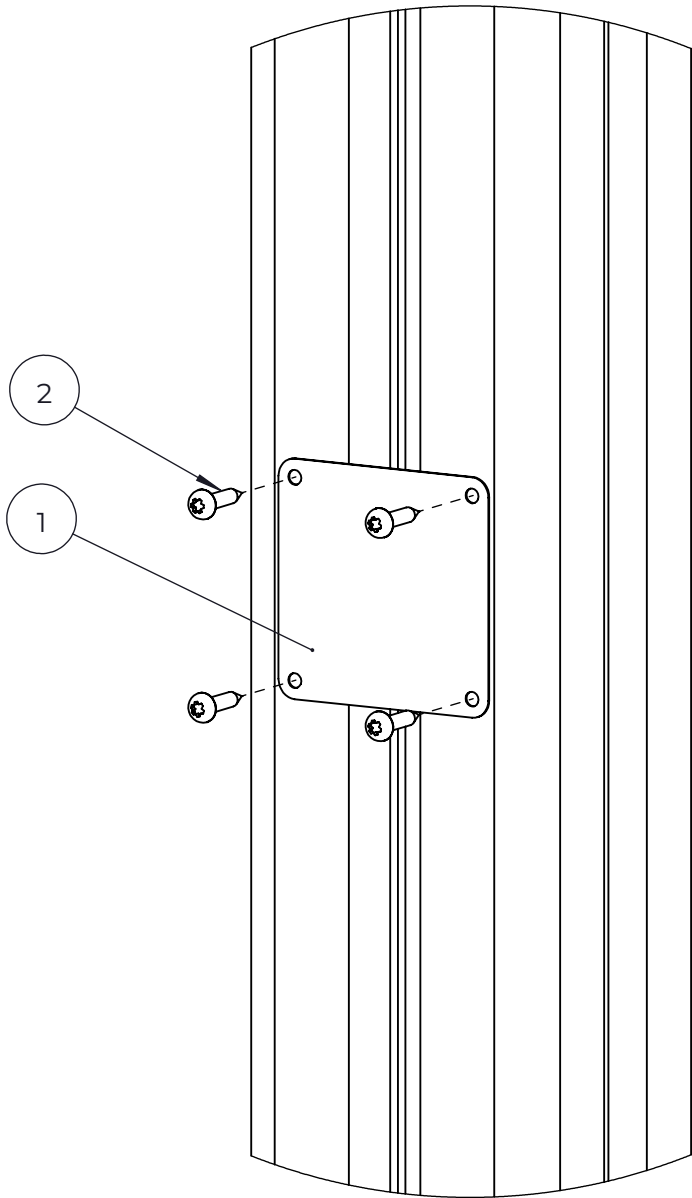

NO.	ITEM CODE			QTY.
1	712307	PLATE	12x200x238	1
2	909855	ALLEN SCREW	M8x35	2
3	900348	ALLEN SCREW	M8x30	4
4	909633	NUT	M8	6
5	901570	CLAMP	36x55x55	4

NO.	ITEM CODE			QTY.
1	712079	BOOM	45x120x715	1
2	903093	SPECIAL SCREW	Ø8x90	4

NO.	ITEM CODE			QTY.
1	906630	SCREW	Ø8x60	2
2	711807	TOP HAT	93x93x12	1

NO.	ITEM CODE			QTY.
1	980131	SCREW	Ø6x60	2
2	915379	TOP HAT COVER	67,5x67,6x34	1
3	915378	TOP HAT BASE	95x95x60	1

NO.	ITEM CODE			QTY.
1	702286	PRINTED LABEL	65x65	1
2	980114	SCREW	Ø4x20	4

NO.	ITEM CODE			QTY.
1	702339	PRINTED LABEL	118x78	1
2	980114	SCREW	Ø4x20	4

NO.	ITEM CODE			QTY.
1	914818	PLATE	2,5x130x80	1
2	980128	SPECIAL SCREW	Ø7x40	4
3	903093	SPECIAL SCREW	Ø8x90	8
4	712139	ARCH ELEMENT	42x120x1096	2
5	909256	WASHER	Ø16/8.4x1.6	4

NO.	ITEM CODE			QTY.
1	711801	PLATE	12x700x892	1
2	906630	SCREW	Ø8x60	4