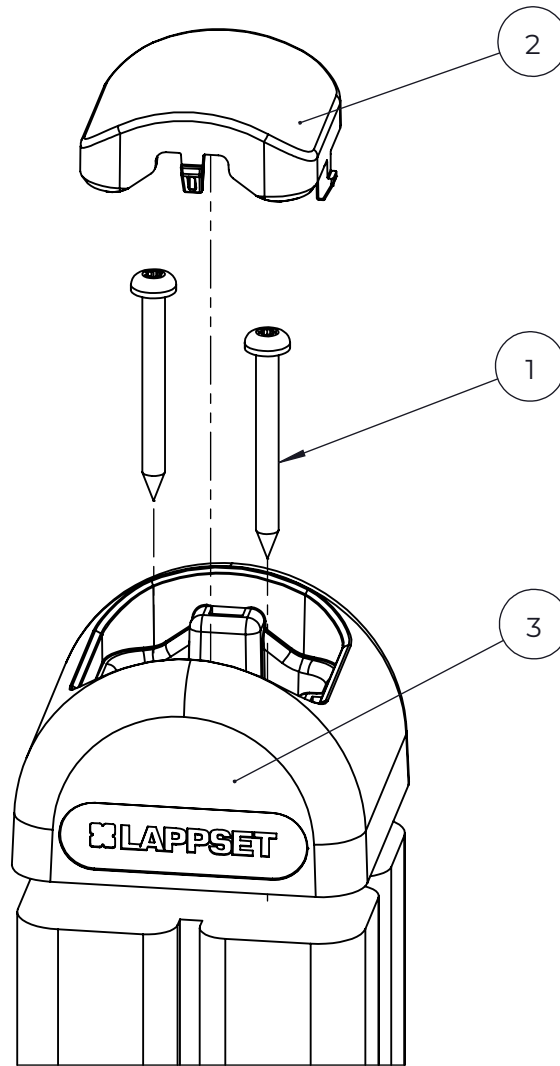

NO.	ITEM CODE			QTY.
1	711674	SKIRT BOARD	12x229x702	1
2	903176	CLAMP		4
3	909850	ALLEN SCREW	M8x25	4
4	909256	WASHER	Ø16/8.4x1.6	6
5	909633	NUT	M8	5
6	980123	SPECIAL SCREW	Ø7x60	4
7	905827	ALLEN SCREW	M8x20	1

NO.	ITEM CODE			QTY.
1	712307	PLATE	12x200x238	1
2	909855	ALLEN SCREW	M8x35	2
3	900348	ALLEN SCREW	M8x30	4
4	909633	NUT	M8	6
5	901570	CLAMP	36x55x55	4

NO.	ITEM CODE			QTY.
1	712079	BOOM	45x120x715	1
2	903093	SPECIAL SCREW	Ø8x90	4

NO.	ITEM CODE			QTY.
1	906630	SCREW	Ø8x60	2
2	711807	TOP HAT	93x93x12	1

NO.	ITEM CODE			QTY.
1	980131	SCREW	Ø6x60	2
2	915379	TOP HAT COVER	67,5x67,6x34	1
3	915378	TOP HAT BASE	95x95x60	1

NO.	ITEM CODE			QTY.
1	702286	PRINTED LABEL	65x65	1
2	980114	SCREW	Ø4x20	4

NO.	ITEM CODE			QTY.
1	702339	PRINTED LABEL	118x78	1
2	980114	SCREW	Ø4x20	4

NO.	ITEM CODE			QTY.
1	914818	PLATE	2,5x130x80	1
2	980128	SPECIAL SCREW	Ø7x40	4
3	903093	SPECIAL SCREW	Ø8x90	8
4	712139	ARCH ELEMENT	42x120x1096	2
5	909256	WASHER	Ø16/8.4x1.6	4