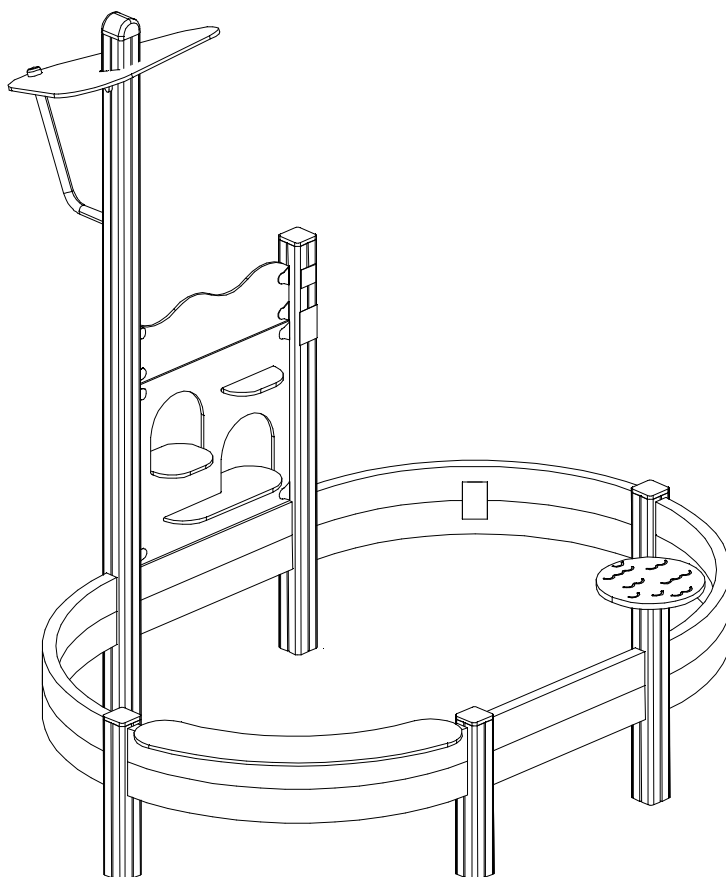

PRIME

ASENNUSOHJE
MONTERINGSANSVISNING
INSTALLATION INSTRUCTION
AUFBAUANLEITUNG
NOTICE D'INSTALLATION

DATE: 4.11.2025

F24602M