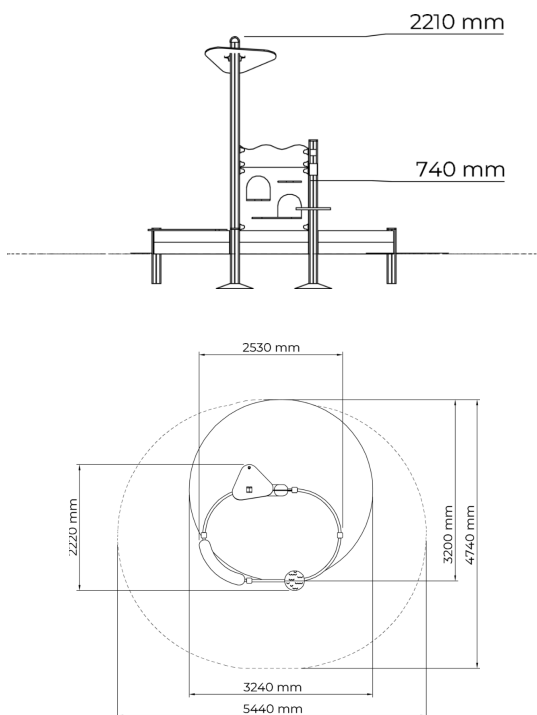

-  Play panels
1
-  Roofs
1
-  Sandplay
1

Anni Sandbox invites children aged 1+ to dig, build and explore through touch, creativity and cooperation. Its elegantly curved Nordic pine beams and engaging HPL play panels make it both visually appealing and highly functional in outdoor play spaces. As part of a Nordic design playground approach, Anni combines natural materials with purposeful form, encouraging calm, sensory-rich play. Designed to support fine motor development and sensory engagement, Anni encourages collaborative play in a calm, tactile environment. Its size and layout with fall height of 740 mm suit small group play while offering clear visibility for supervision. Anni performs reliably in all seasons—an ideal choice for themed playgrounds or nature-inspired layouts where movement, imagination and aesthetics come together.

User age	1+
Number of users	10
Product length, mm	2490
Product width, mm	2220
Product height, mm	2210
Impact area, m ²	8.2
Falling space, m ²	20.8
Height required, mm	2660
Max. free fall height, mm	740
Safety info	EN 1176-1:2017
Installation time (for 1), H	5
Foundation options	deep_mounting surface_mounting
Wood	
Colour of walls and HPL	