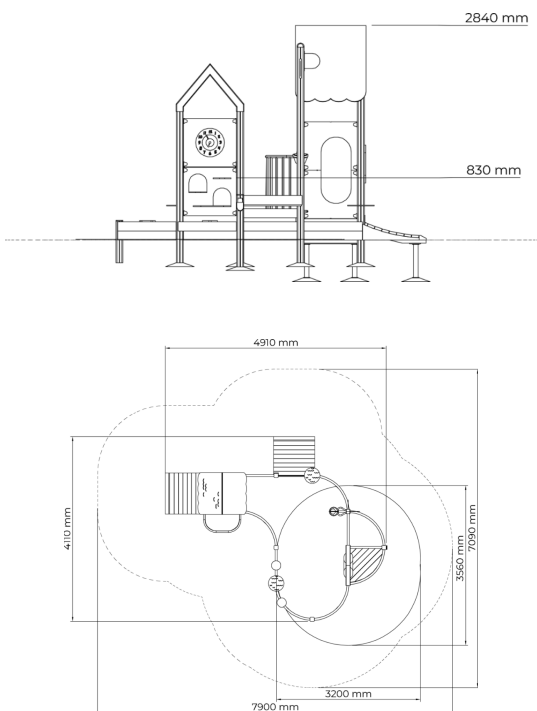

-  Dynamic
1
-  Play panels
3
-  Roofs
1
-  Sandplay
1

Wilhelm Sandbox turns sandplay into a multi-level experience of creativity and collaboration. With built-in ramps, play panels and varied levels, children (aged 1+) are invited to dig, build and roleplay, fostering cooperation, imagination and motor development. Its generous footprint and open design encourage inclusive group play, making it ideal for high-traffic environments such as public parks, schoolyards or recreational playgrounds. Made from PEFC-certified Nordic pine with HPL surfaces for added durability, Wilhelm is designed for long-term use and easy maintenance with fall height of 820 mm.

User age	1+
Number of users	12
Product length, mm	4910
Product width, mm	4110
Product height, mm	2840
Impact area, m ²	9
Falling space, m ²	39
Height required, mm	3340
Max. free fall height, mm	830
Safety info	EN 1176-1:2017
Installation time (for 1), H	12
Foundation options	deep_mounting surface_mounting
Wood	
Colour of walls and HPL	