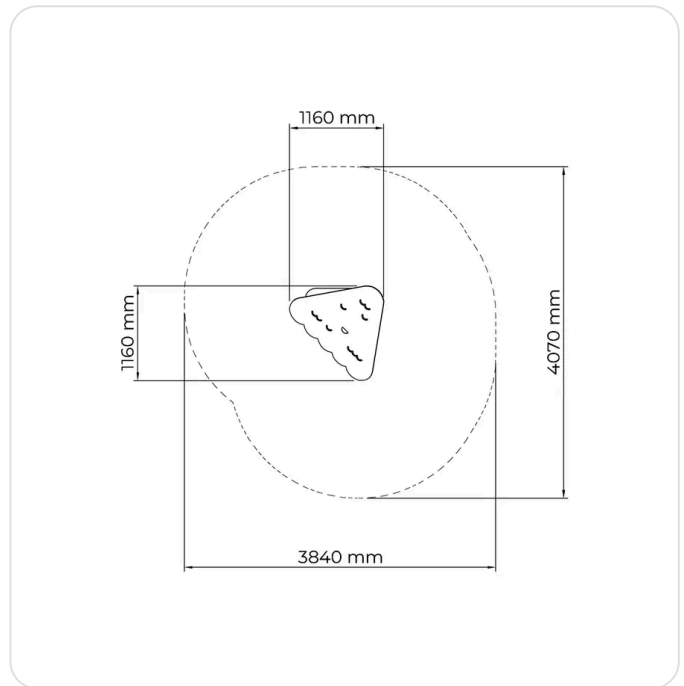

Basic information

User Age	1+
Safety Standard	EN 1176-1:2017

Play functions

ROOFS **1**

MEETING POINTS **1**

Technical information

Largest Part, mm	1950	Max Free Fall Height, PLAY, mm	590
Netto Weight, Total Shipping Weight, kg	98.222	Minimum Space/Height, mm	2810
Foundation Type	Deep mounting, Surface mounting	Safety Area, Length, mm	0
Heaviest part, kg	17	Width, mm	1160
Falling Space, Length, mm	4070	Falling Space, Width, mm	3840
Falling Space, m2	12	Length, mm	1160
Height, mm	2310	Safety Area, Width, mm	0
Impact Area, m2	0		