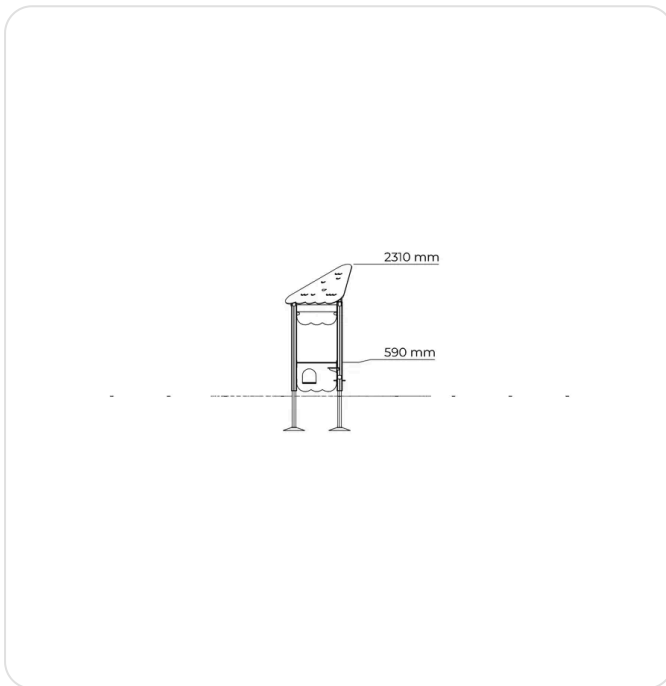

Basic information

User Age	1+
Safety Standard	EN 1176-1:2017

Play functions

ROOFS **1**

MEETING POINTS **1**

Technical information

Largest Part, mm	1950	Max Free Fall Height, PLAY, mm	590
Netto Weight, Total Shipping Weight, kg	98.222	Minimum Space/Height, mm	2810
Foundation Type	Deep mounting, Surface mounting	Safety Area, Length, mm	0
Heaviest part, kg	17	Width, mm	1160
Falling Space, Length, mm	4070	Falling Space, Width, mm	3840
Falling Space, m2	12	Length, mm	1160
Height, mm	2310	Safety Area, Width, mm	0
Impact Area, m2	0		