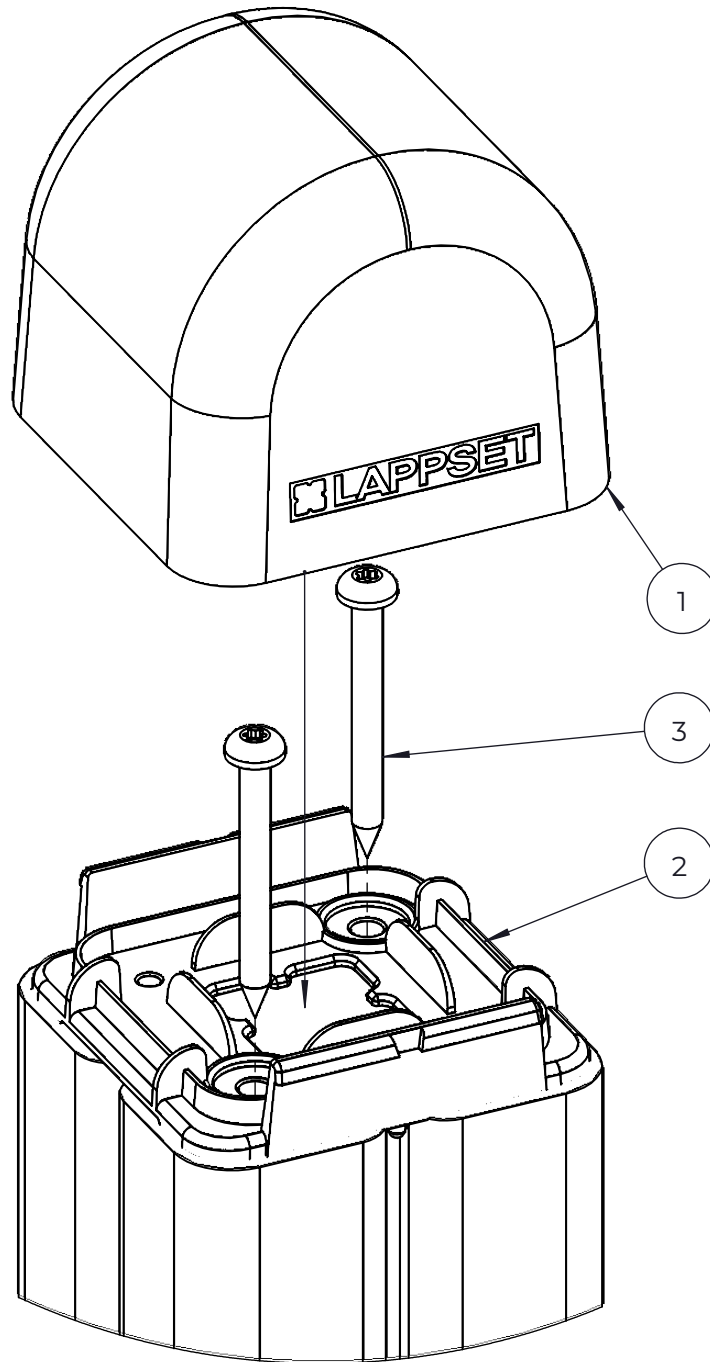

----- Falling Space 28 m2
Max Falling Height <600 mm

----- Falling Space 28 m²
Max Falling Height <600 mm

NO.	ITEM CODE			QTY.
1	702286	PRINTED LABEL	65x65	1
2	980114	RUUVI	Ø4x20	4

NO.	ITEM CODE			QTY.
1	711701	STEP	12x200x680	1
2	901570	CLAMP	36x55x55	4
3	900348	ALLEN SCREW	M8x30	4
4	909633	NUT	M8	4
5	980128	SPECIAL SCREW	Ø7x40	4

NO.	ITEM CODE			QTY.
1	712079-001	BOOM	45x120x715	1
2	903093	SPECIAL SCREW	Ø8x90	4

NO.	ITEM CODE			QTY.
1	914441	TOP HAT	95x95x80	1
2	914442	BASE	90x90x21	1
3	980131	SCREW	Ø6x60	2