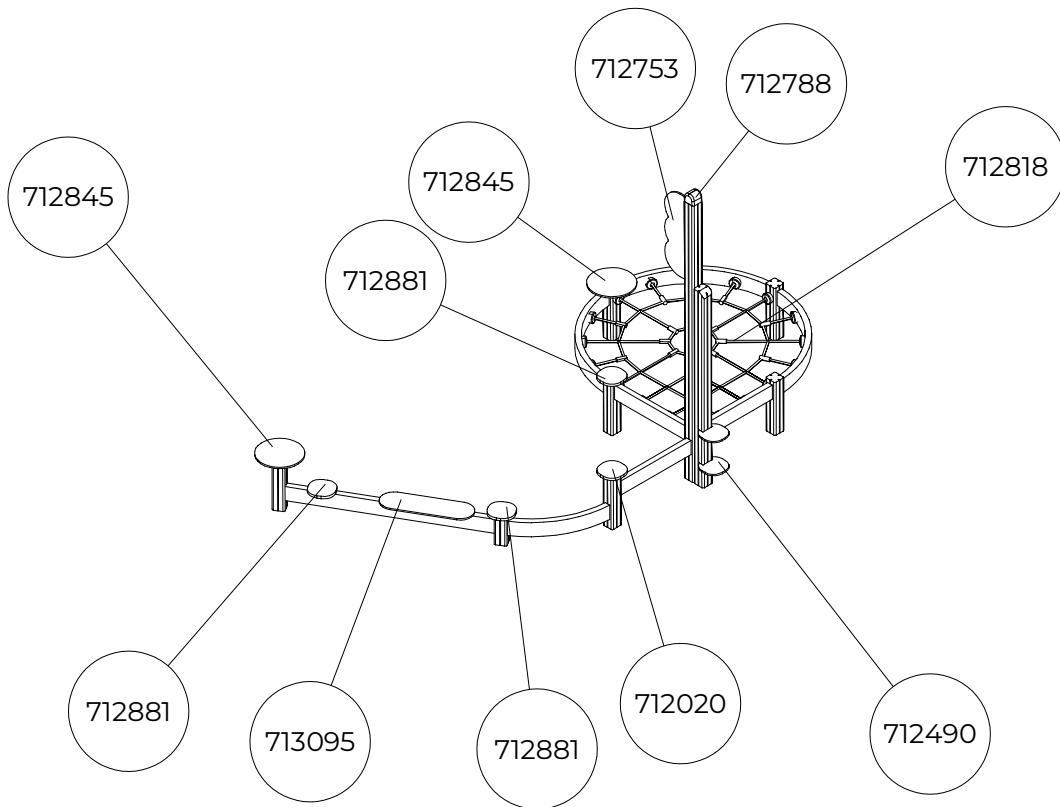

----- Falling Space 28 m2
Max Falling Height <600 mm

----- Falling Space 28 m²
Max Falling Height <600 mm

NO.	ITEM CODE			QTY.
1	702286	PRINTED LABEL	65x65	1
2	980114	RUUVI	Ø4x20	4

NO.	ITEM CODE			QTY.
1	711701	STEP	12x200x680	1
2	901570	CLAMP	36x55x55	4
3	900348	ALLEN SCREW	M8x30	4
4	909633	NUT	M8	4
5	980128	SPECIAL SCREW	Ø7x40	4

NO.	ITEM CODE			QTY.
1	712079-001	BOOM	45x120x715	1
2	903093	SPECIAL SCREW	Ø8x90	4

NO.	ITEM CODE			QTY.
1	914441	TOP HAT	95x95x80	1
2	914442	BASE	90x90x21	1
3	980131	SCREW	Ø6x60	2