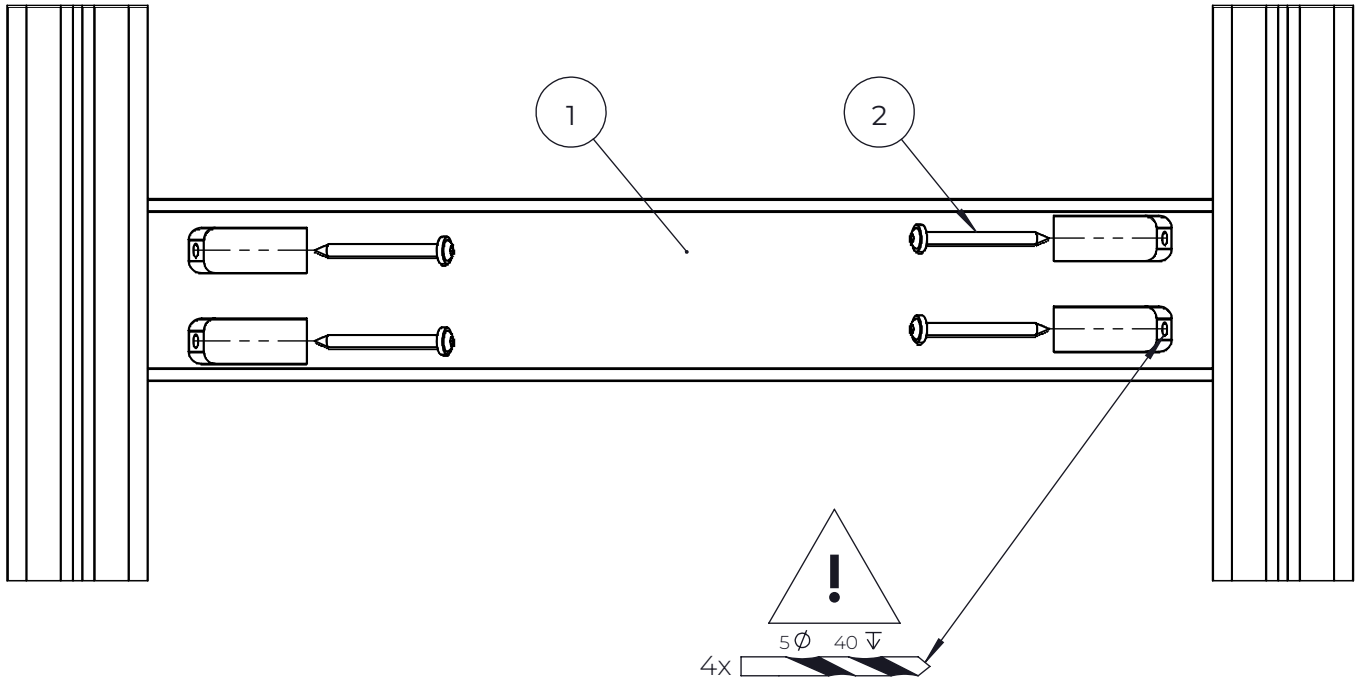

----- Falling Space 28 m2
Max Falling Height <600 mm

----- Falling Space 28 m²
Max Falling Height <600 mm

NO.	ITEM CODE			QTY.
1	702286	PRINTED LABEL	65x65	1
2	980114	RUUVI	Ø4x20	4

NO.	ITEM CODE			QTY.
1	711701	STEP	12x200x680	1
2	901570	CLAMP	36x55x55	4
3	900348	ALLEN SCREW	M8x30	4
4	909633	NUT	M8	4
5	980128	SPECIAL SCREW	Ø7x40	4

NO.	ITEM CODE			QTY.
1	712079-001	BOOM	45x120x715	1
2	903093	SPECIAL SCREW	Ø8x90	4

NO.	ITEM CODE			QTY.
1	914441	TOP HAT	95x95x80	1
2	914442	BASE	90x90x21	1
3	980131	SCREW	Ø6x60	2