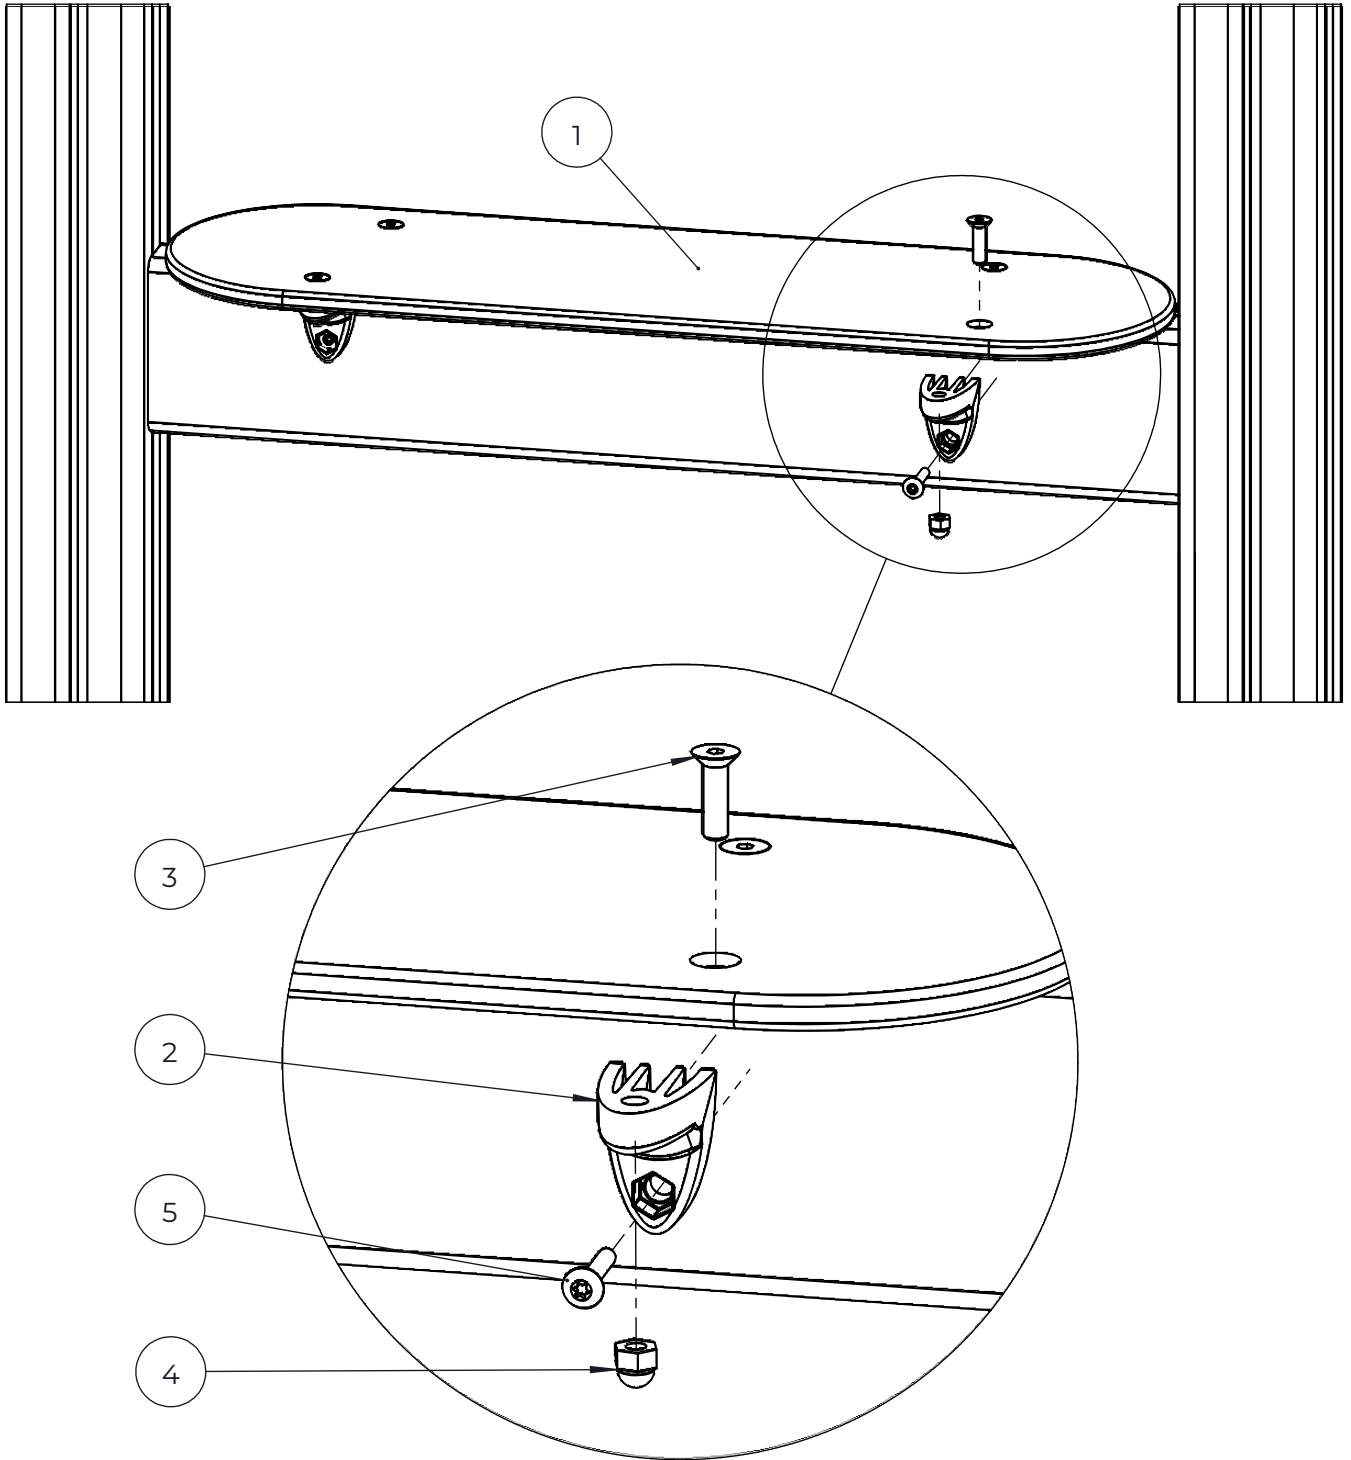

----- Falling Space 28 m2
Max Falling Height <600 mm

----- Falling Space 28 m²
Max Falling Height <600 mm

NO.	ITEM CODE			QTY.
1	702286	PRINTED LABEL	65x65	1
2	980114	RUUVI	Ø4x20	4

NO.	ITEM CODE			QTY.
1	711701	STEP	12x200x680	1
2	901570	CLAMP	36x55x55	4
3	900348	ALLEN SCREW	M8x30	4
4	909633	NUT	M8	4
5	980128	SPECIAL SCREW	Ø7x40	4

NO.	ITEM CODE			QTY.
1	712079-001	BOOM	45x120x715	1
2	903093	SPECIAL SCREW	Ø8x90	4

NO.	ITEM CODE			QTY.
1	914441	TOP HAT	95x95x80	1
2	914442	BASE	90x90x21	1
3	980131	SCREW	Ø6x60	2