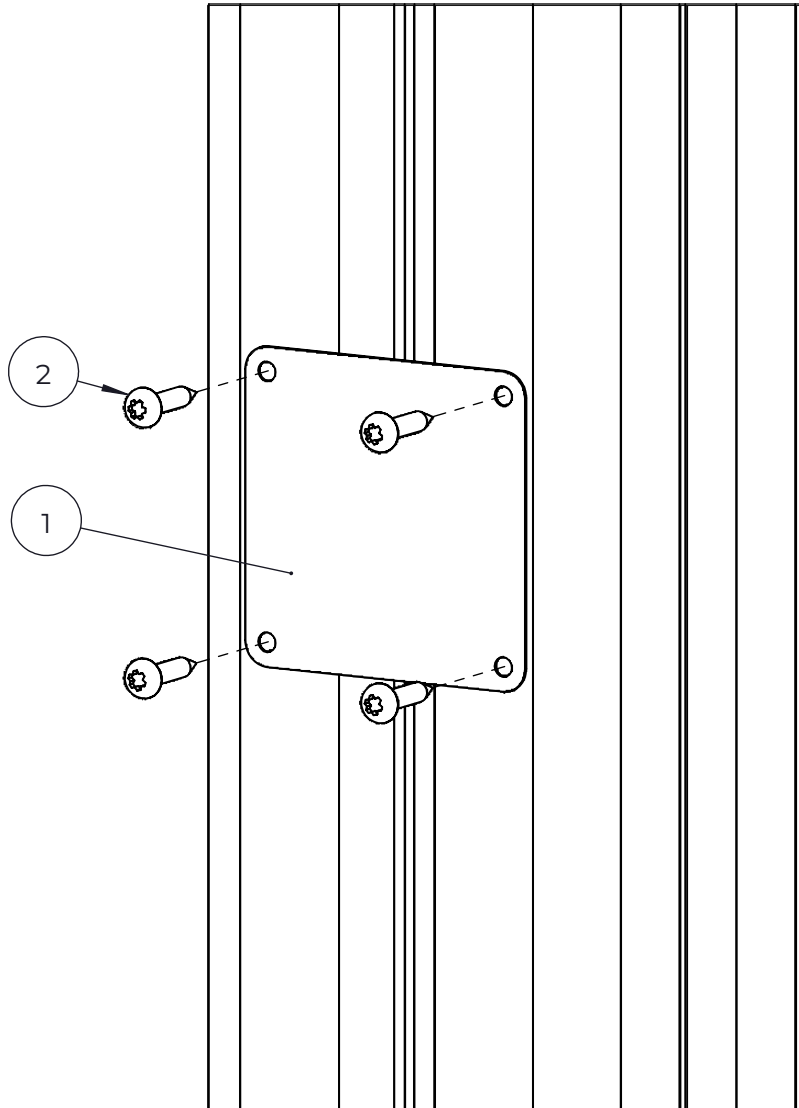

----- Falling Space 28 m2
Max Falling Height <600 mm

----- Falling Space 28 m²
Max Falling Height <600 mm

NO.	ITEM CODE			QTY.
1	702286	PRINTED LABEL	65x65	1
2	980114	RUUVI	Ø4x20	4

NO.	ITEM CODE			QTY.
1	711701	STEP	12x200x680	1
2	901570	CLAMP	36x55x55	4
3	900348	ALLEN SCREW	M8x30	4
4	909633	NUT	M8	4
5	980128	SPECIAL SCREW	Ø7x40	4

NO.	ITEM CODE			QTY.
1	712079-001	BOOM	45x120x715	1
2	903093	SPECIAL SCREW	Ø8x90	4

NO.	ITEM CODE			QTY.
1	914441	TOP HAT	95x95x80	1
2	914442	BASE	90x90x21	1
3	980131	SCREW	Ø6x60	2