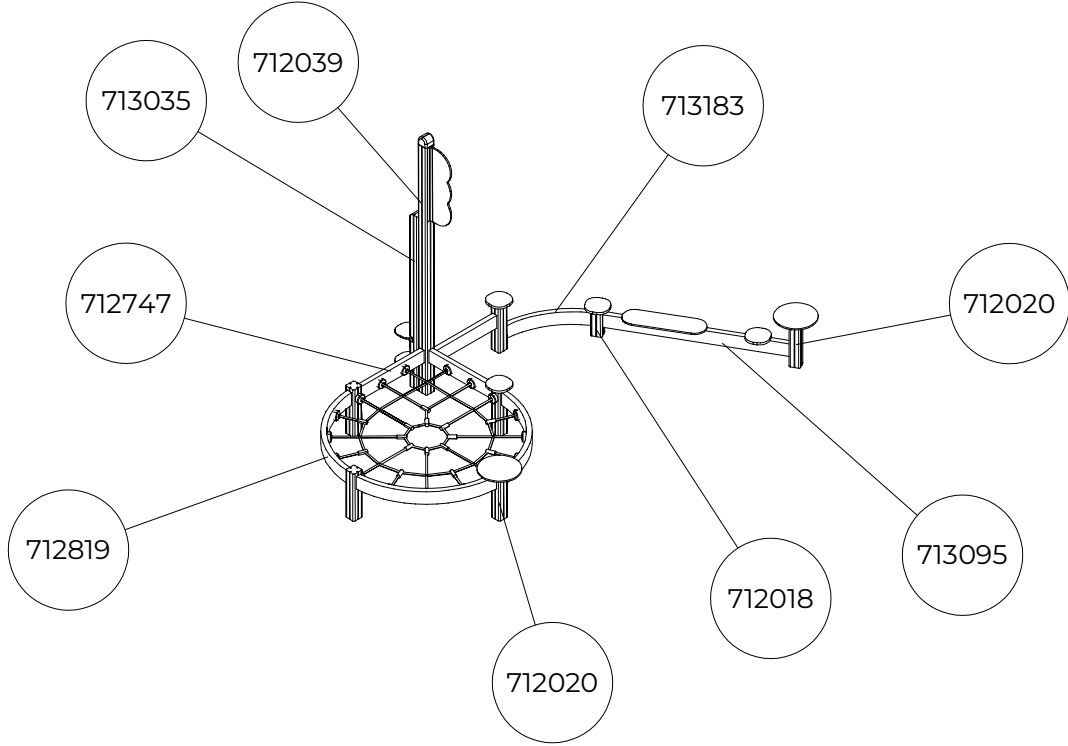

----- Falling Space 28 m2
Max Falling Height <600 mm

----- Falling Space 28 m²
Max Falling Height <600 mm

NO.	ITEM CODE			QTY.
1	702286	PRINTED LABEL	65x65	1
2	980114	RUUVI	Ø4x20	4

NO.	ITEM CODE			QTY.
1	711701	STEP	12x200x680	1
2	901570	CLAMP	36x55x55	4
3	900348	ALLEN SCREW	M8x30	4
4	909633	NUT	M8	4
5	980128	SPECIAL SCREW	Ø7x40	4

NO.	ITEM CODE			QTY.
1	712079-001	BOOM	45x120x715	1
2	903093	SPECIAL SCREW	Ø8x90	4

NO.	ITEM CODE			QTY.
1	914441	TOP HAT	95x95x80	1
2	914442	BASE	90x90x21	1
3	980131	SCREW	Ø6x60	2