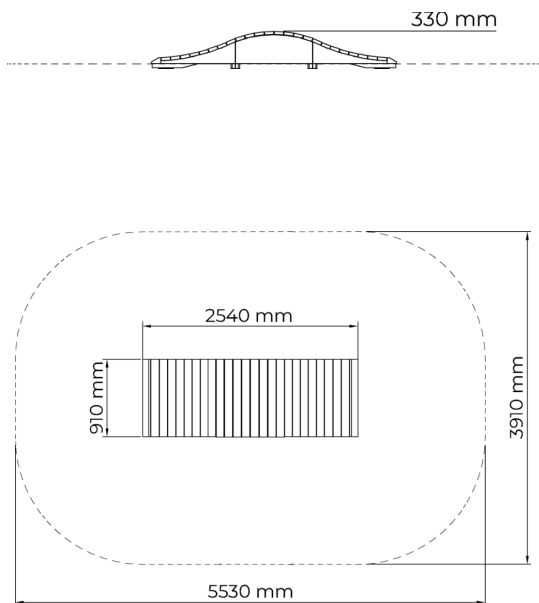

KUISMA PLAY PATH

Kuisma Play Path brings gentle hills to the playground, encouraging balance, coordination and spatial awareness. Designed for toddlers and young children aged 2 or more, this low-level element with a fall height of 330 mm supports crawling, stepping or riding by balance bike as part of imaginative outdoor play. Made from PEFC-certified Nordic pine with anti-slip features, Kuisma ensures a safe and accessible play experience in all conditions. Its natural shape and materials suit Nordic design playgrounds and support inclusive design for children of all abilities. Ideal for schoolyards, parks and public spaces, Kuisma fits into modular playground equipment plans and sustainable playground designs focused on early physical development and movement. A simple way to invite joyful activity into every outdoor space.

User age	2+
Number of users	3
Product length, mm	2540
Product width, mm	910
Product height, mm	330
Falling space, m ²	20
Height required, mm	2130
Max. free fall height, mm	330
Safety info	EN 1176-1:2017
Installation time (for 1), H	4.5
Foundation options	deep_mounting surface_mounting
Wood	
Colour of walls and HPL	