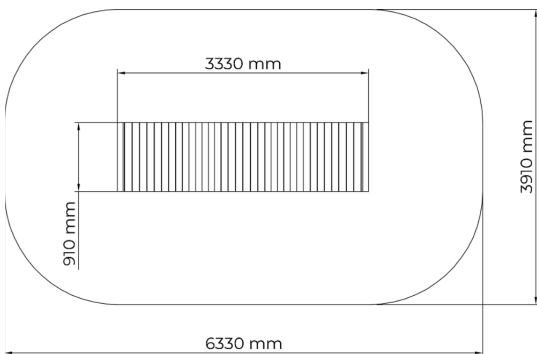

SILJA PLAY PATH

With its dynamic contours, Silja Play Path transforms movement into an engaging adventure. Designed to support balance and gross motor development, the varying heights encourage children aged 2+ to explore by foot or by balance bike at their own pace. The structure is crafted from locally sourced, PEFC-certified Nordic pine and features a skid-resistant surface for added safety. With a fall height of 630 mm, Silja is ideal for early climbers building confidence through active play. Blending seamlessly into natural landscapes, Silja brings inclusive play to life in parks, schoolyards and public spaces.

User age	2+
Number of users	4
Product length, mm	3330
Product width, mm	910
Product height, mm	595
Falling space, m ²	23
Height required, mm	2435
Max. free fall height, mm	595
Safety info	EN 1176-1:2017
Installation time (for 1), H	6
Foundation options	deep_mounting surface_mounting
Wood	
Colour of walls and HPL	