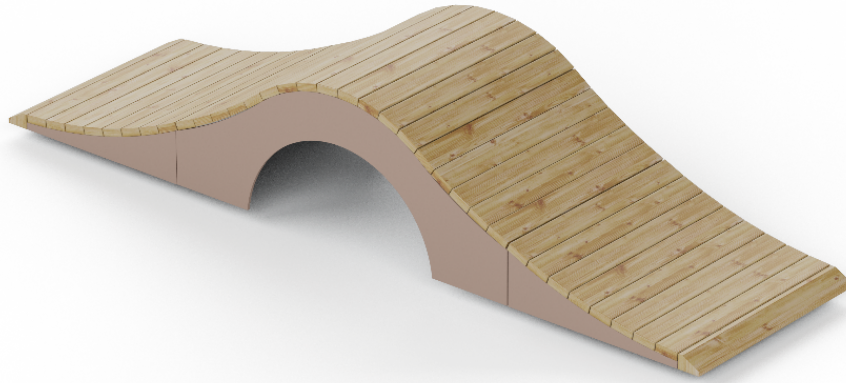

SILJA PLAY PATH

With its dynamic contours, Silja Play Path transforms movement into an engaging adventure. Designed to support balance and gross motor development, the varying heights encourage children aged 2+ to explore by foot or by balance bike at their own pace. The structure is crafted from locally sourced, PEFC-certified Nordic pine and features a skid-resistant surface for added safety. With a fall height of 630 mm, Silja is ideal for early climbers building confidence through active play. Blending seamlessly into natural landscapes, Silja brings inclusive play to life in parks, schoolyards and public spaces.

User age	2+
Number of users	4
Product length, mm	3330
Product width, mm	910
Product height, mm	595
Falling space, m ²	23
Height required, mm	2435
Max. free fall height, mm	595
Safety info	EN 1176-1:2017
Installation time (for 1), H	6
Foundation options	deep_mounting surface_mounting
Wood	
Colour of walls and HPL	