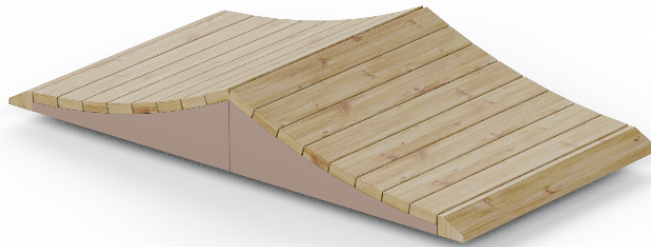

HEMMO PLAY PATH

Inspired by Nordic design principles, the Hemmo Play Path is a piece of playground equipment designed for toddlers and young children aged 2+ to explore movement, balance, and imagination. The gently sloping mounds support balance, coordination and motor development at ground level, encouraging imaginative play on foot or by balance bike. With a low fall height of just 260 mm, Hemmo suits playgrounds for all abilities. Made from PEFC-certified Nordic pine with a skid-resistant surface, it promotes safe and accessible play in parks, early education centres, and public spaces, looking for sustainable playground equipment with lasting value. Part of our modular playground equipment offering, Hemmo is easy to customise and integrate into playground designs. It brings joyful movement and timeless Nordic design to any outdoor space focused on wellbeing.

User age	2+
Number of users	2
Product length, mm	1740
Product width, mm	920
Product height, mm	260
Falling space, m ²	17
Height required, mm	2060
Max. free fall height, mm	260
Safety info	EN 1176-1:2017
Installation time (for 1), H	4
Foundation options	deep_mounting surface_mounting
Wood	
Colour of walls and HPL	