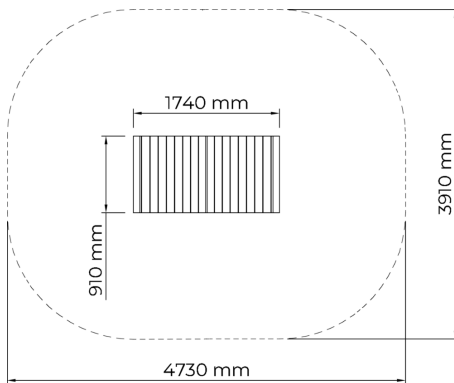

HEMMO PLAY PATH

Inspired by Nordic design principles, the Hemmo Play Path is a piece of playground equipment designed for toddlers and young children aged 2+ to explore movement, balance, and imagination. The gently sloping mounds support balance, coordination and motor development at ground level, encouraging imaginative play on foot or by balance bike. With a low fall height of just 260 mm, Hemmo suits playgrounds for all abilities. Made from PEFC-certified Nordic pine with a skid-resistant surface, it promotes safe and accessible play in parks, early education centres, and public spaces, looking for sustainable playground equipment with lasting value. Part of our modular playground equipment offering, Hemmo is easy to customise and integrate into playground designs. It brings joyful movement and timeless Nordic design to any outdoor space focused on wellbeing.

User age	2+
Number of users	2
Product length, mm	1740
Product width, mm	920
Product height, mm	260
Falling space, m ²	17
Height required, mm	2060
Max. free fall height, mm	260
Safety info	EN 1176-1:2017
Installation time (for 1), H	4
Foundation options	deep_mounting surface_mounting
Wood	
Colour of walls and HPL	