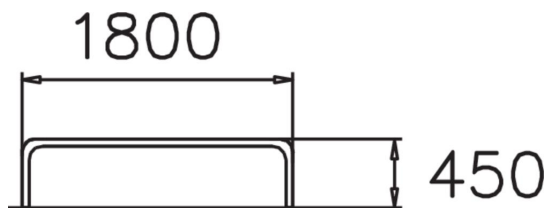

|                    |               |
|--------------------|---------------|
| Product length, mm | 1800          |
| Product width, mm  | 500           |
| Product height, mm | 450           |
| Foundation options | Free standing |
| Wood               |               |
| Metal colour       |               |