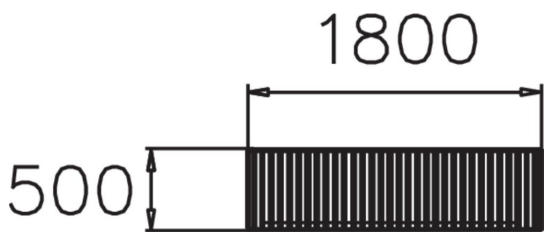

|                    |               |
|--------------------|---------------|
| Product length, mm | 1800          |
| Product width, mm  | 500           |
| Product height, mm | 450           |
| Foundation options | Free standing |
| Wood               |               |
| Metal colour       |               |