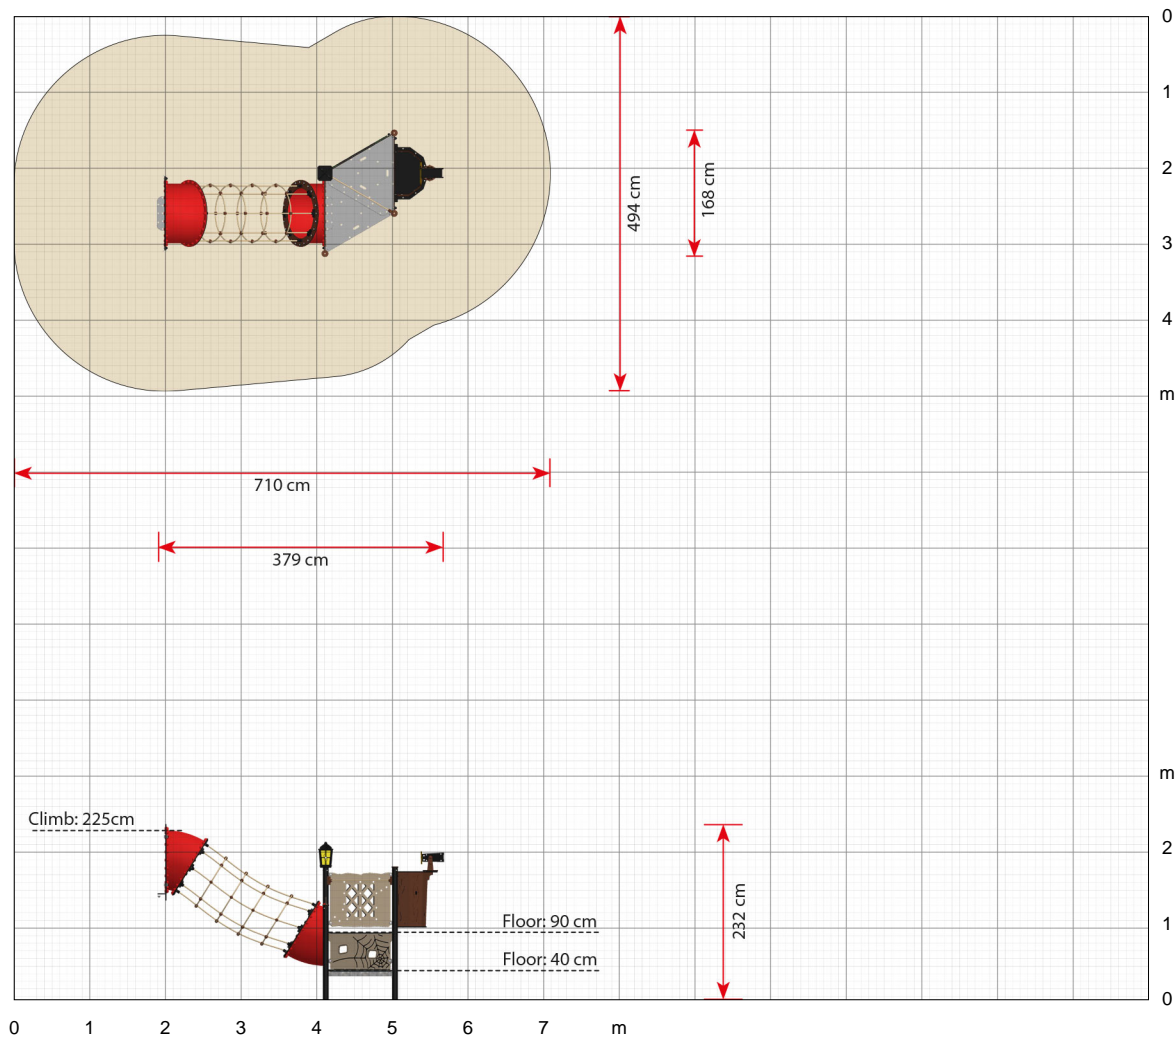

LP170

Cathrine, suspension bridge for large pirate ships

Scale 1:100 (when printed in 100%)

Click here to see more about the product on our website:
<https://www.ledonplay.com/product/lp170/>