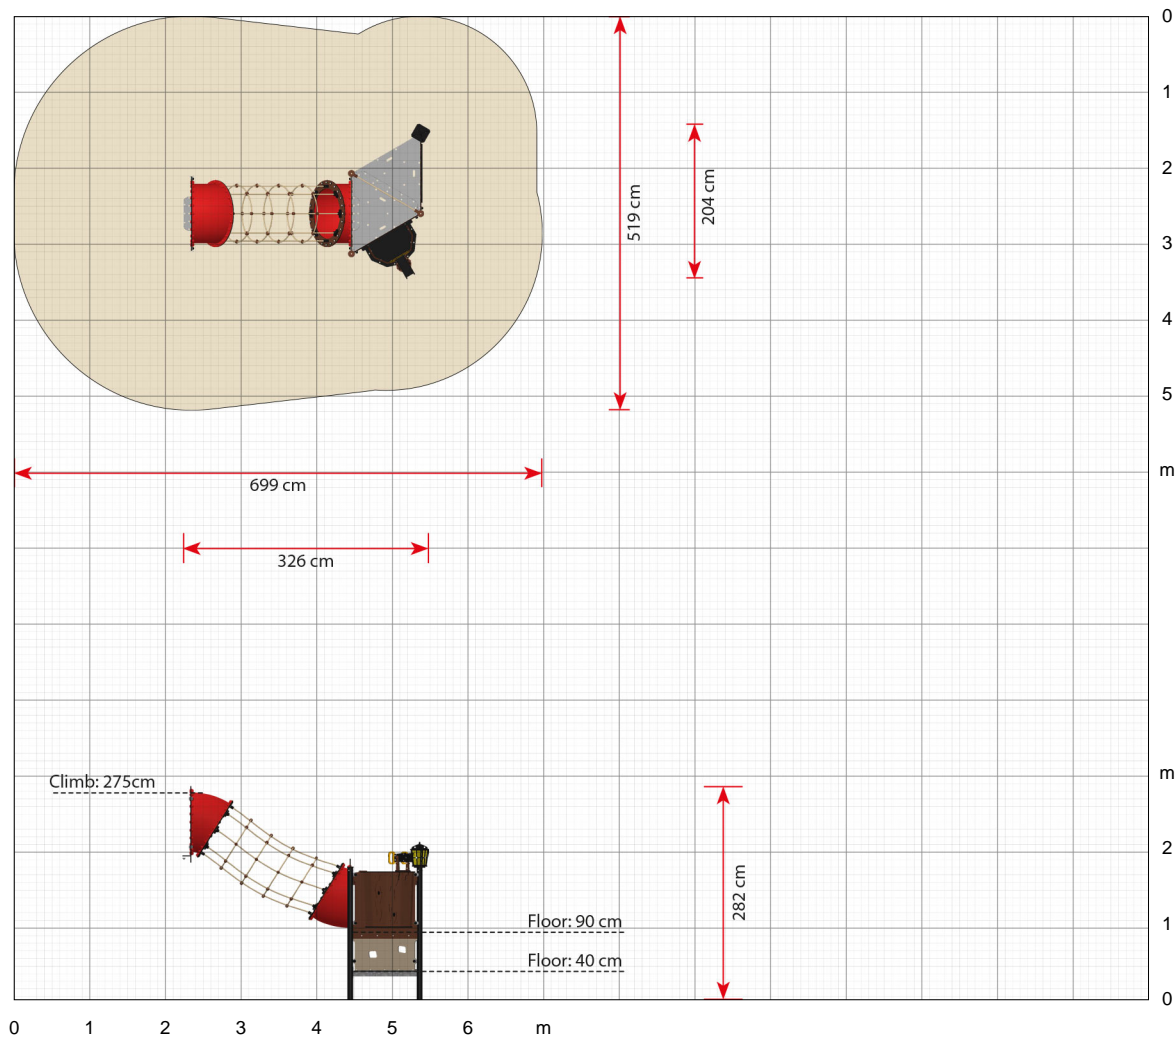

LP171

Sofia, suspension bridge for giant pirate ships

Scale 1:100 (when printed in 100%)

Click here to see more about the product on our website:
<https://www.ledonplay.com/product/lp171/>