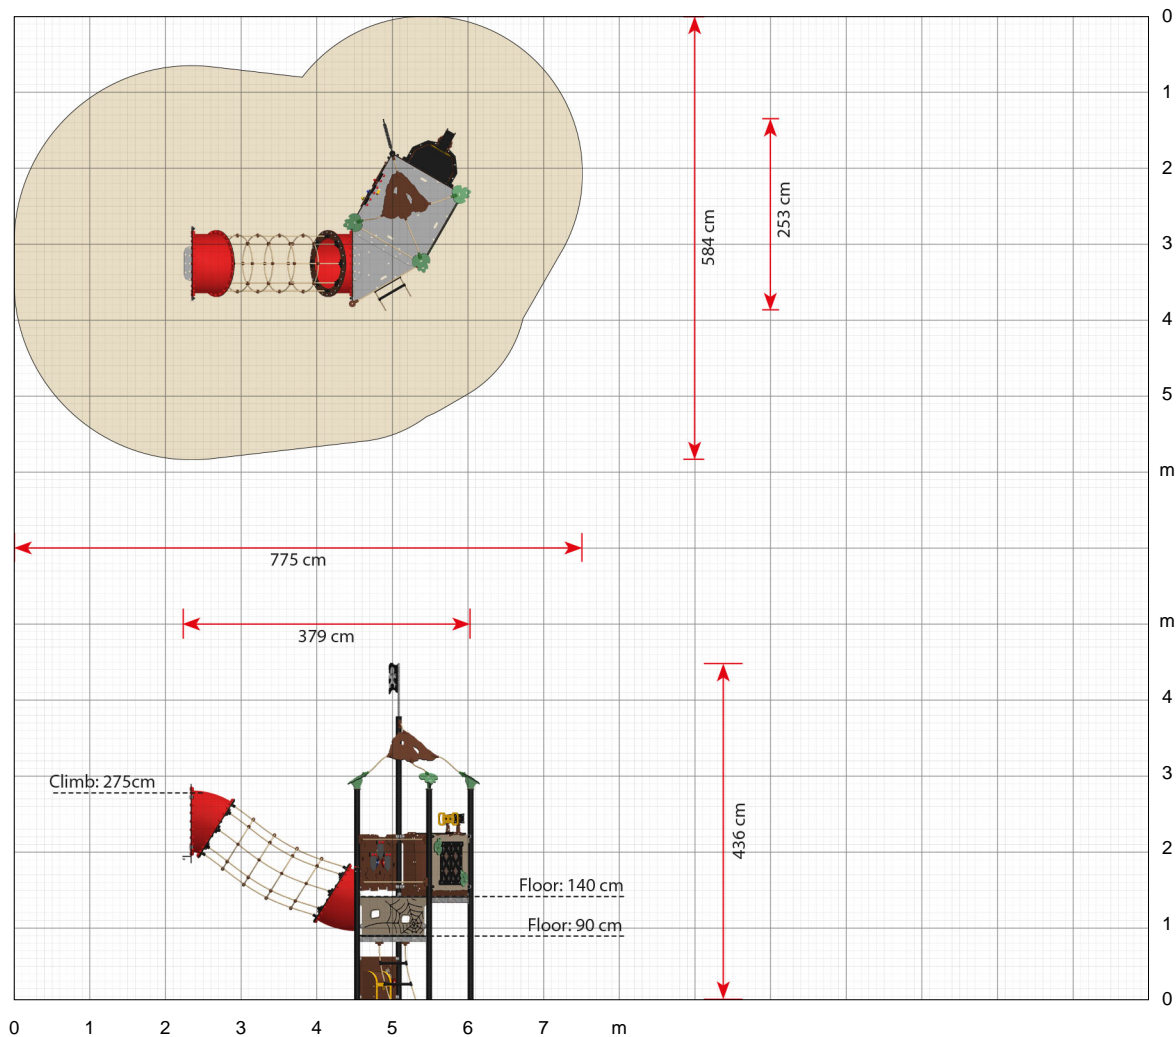

LP180

Helena, suspension bridge for giant pirate ships

Printet 2021-06-01

Click here to see a 360° animation on our website ...

Rope tunnel for pirate ships with a floor height of 190 cm

The Pirates series includes a rope tunnel for your pirate ship. The rope tunnel is an extra fun way of accessing the pirate ship's top aft deck. The rope tunnel requires children to use cross-body movements to move through it in either direction. This stimulates neural activity between both sides of the brain, which helps them to learn to read and write. Helena is more than just a rope tunnel – it's a huge play tower with lots of fun activities. In the play tower you can find hidden diamonds and a treasure chest, or crawl up to the lookout barrel with the movable telescope.

Click here to see more about the product on our website:
<https://www.ledonplay.com/product/lp180/>

Specifications

Order number
LP180G: In-ground mounting

Product dimensions (LxWxH)
379 x 253 x 436 cm

Area requirement incl. safety distances (LxW)
775 x 584 cm

Maximum fall height
275 cm

Age recommendation
From 3 years

Approximate installation time
2 persons 7 hours

Why choose LEDON:

Danish design and production

Playground equipment developed in cooperation with children

Low maintenance playgrounds

Made with sustainable materials

EN1176 certified by TÜV

LP180

Helena, suspension bridge for giant pirate ships

Scale 1:100 (when printed in 100%)

Click here to see more about the product on our website:
<https://www.ledonplay.com/product/lp180/>