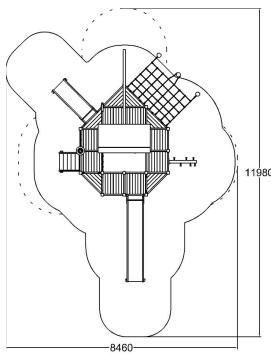

-  Climbing  
4
-  Meeting points  
4
-  Play panels  
8
-  Roofs  
1
-  Slides  
2
-  Towers  
1

User age	1+
Number of users	30
Product length, mm	8460
Product width, mm	5400
Product height, mm	3650
Impact area, m <sup>2</sup>	54
Height required, mm	4650
Max. free fall height, mm	1470
Safety info	EN 1176-1, 3:2008, TUV
Ropes	