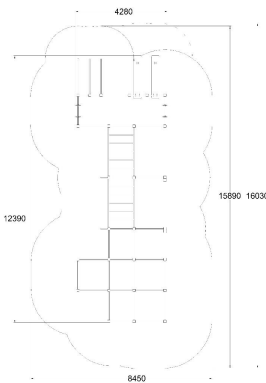

**Q12655-2**

**STREET WORKOUT**

Number of users	30
Product length, mm	12390
Product width, mm	4280
Product height, mm	2720
Impact area, m <sup>2</sup>	114.6
Falling space, m <sup>2</sup>	118.3
Max. free fall height, mm	2310
Safety info	EN 16630 TÜV