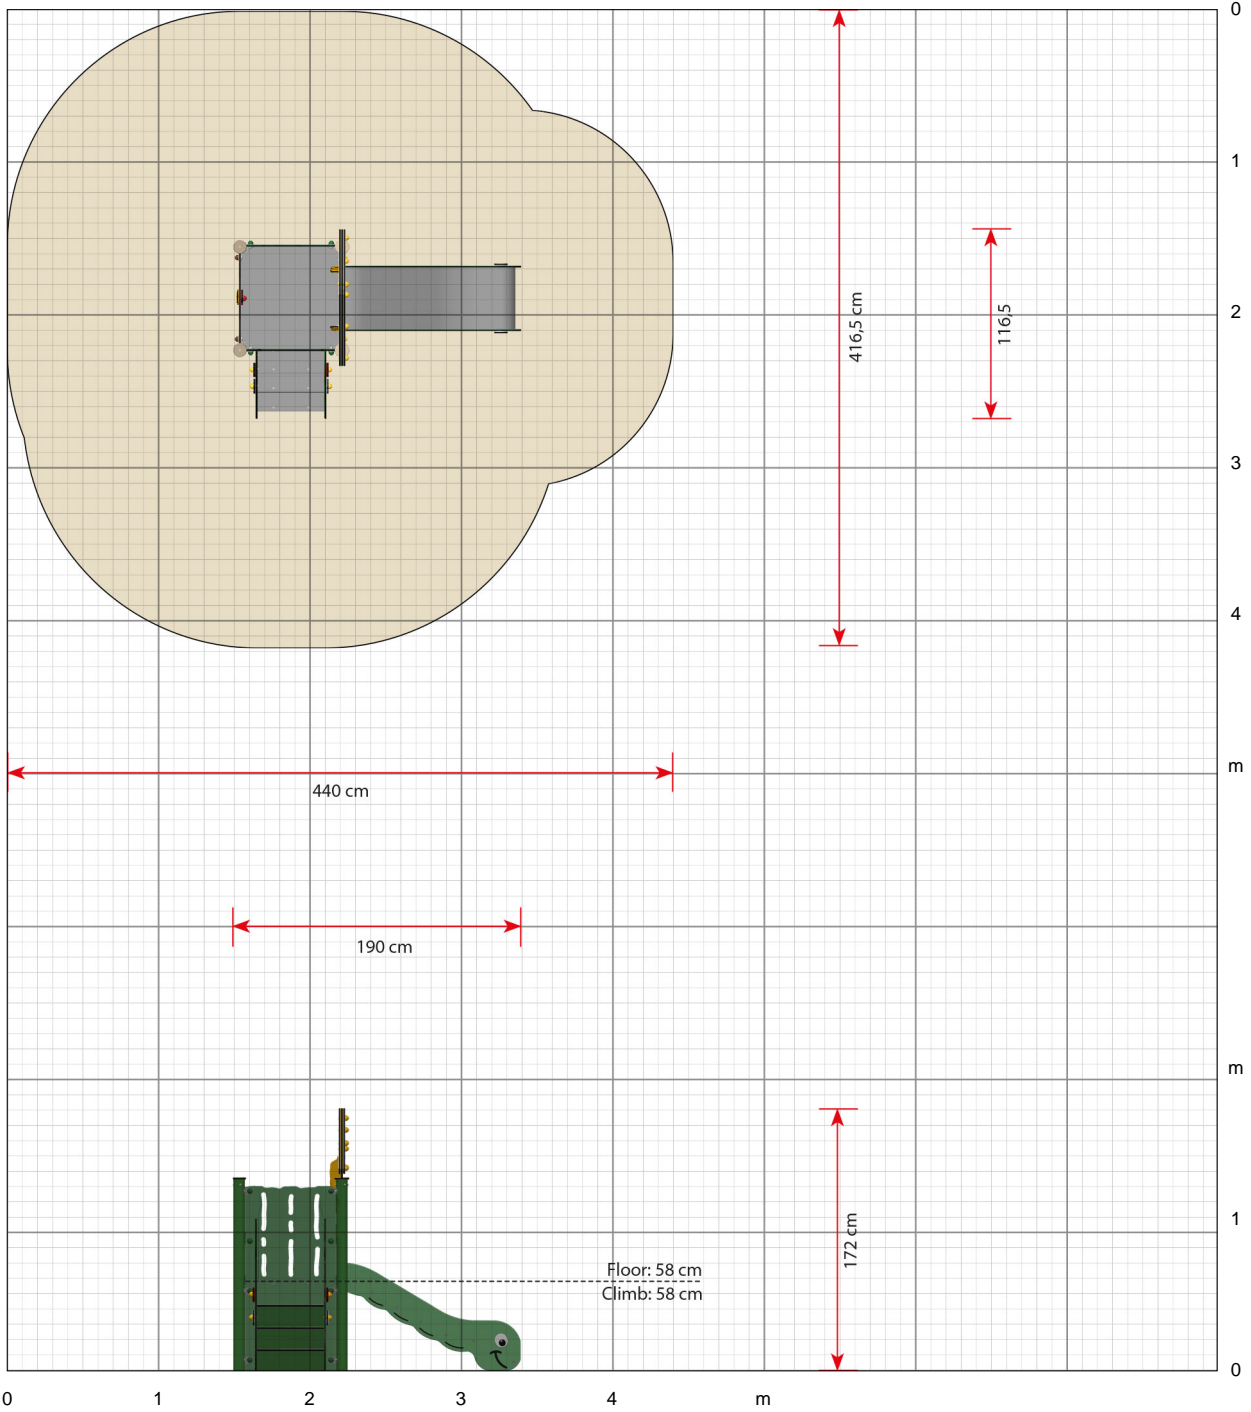

Specifications

Order number

MP120G: In-ground mounting
MP120C: Surface mounting

Product dimensions (LxWxH)

190 x 117 x 172 cm

Area requirement incl. safety distances (LxW)

440 x 417 cm

Maximum fall height

Low maintenance playgrounds

Made with sustainable materials

Click here to see more about the product on our website:

<https://www.ledonplay.com/product/mp120/>

MP120

Anne

Scale 1:50 (when printed in 100%)

Click here to see more about the product on our website:
<https://www.ledonplay.com/product/mp120/>