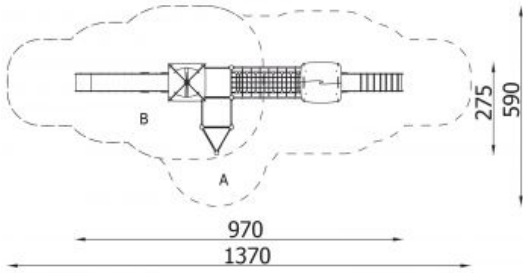

1145MPN

Description

Model type	Modulair
Serial number	1145MPN
Equipment name	Tower 18

Join the action!

Product line	Action Orbis Metal Modulair
Age range	3 - 12
Unit measurements	275cm x 970cm x 379cm
Required surface area	590cm x 1370cm
Impact area	51.5m ²
Free height of fall	180cm
Material	
Heaviest part	kg
Largest part	cm - cm
Spare parts	Available
Installation time without grondwork	18 hour(s) / 3 person(s)
Special tools	Included
Anchoring	
Remarks	