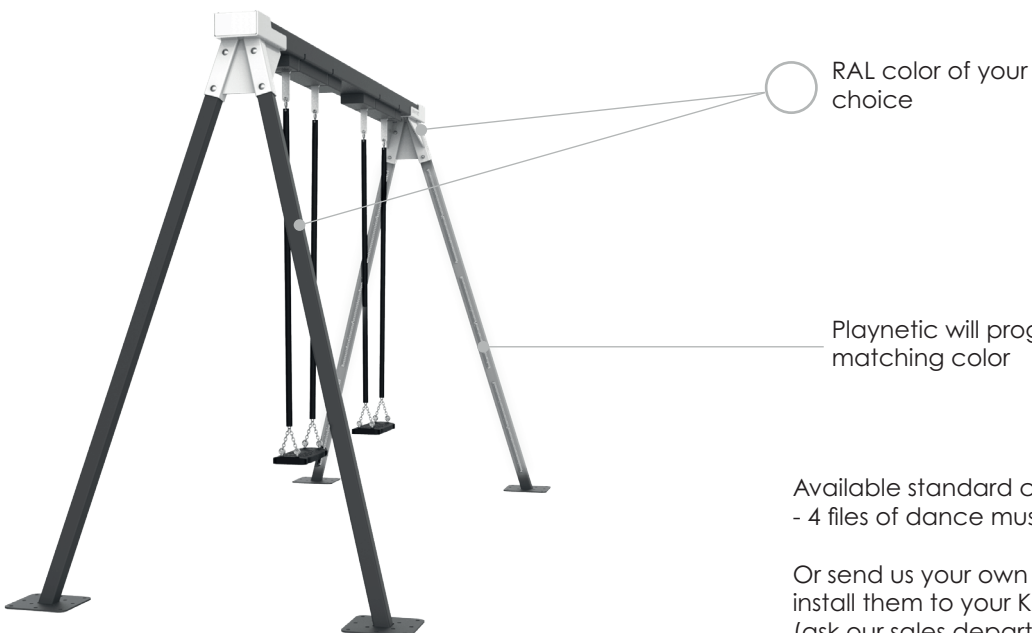

KineticSwing

Article number: 90017

Category	Audio/Light/Game
Age	5+
Number of users	2
LxBXH	4526 x 1846 x 2661 mm
Weight	450 kg
Packaging	3670 x 1200 x 700 mm
Falling height	1511 mm
Falling zone	7956 x 3292 mm
Obstacle free zone	7956 x 3292 mm
NEN	EN 1176-1 :2017 EN 1176-2 :2017
Materials	Steel
Foundation	Concrete slab

Standard Product

playNETIC
Human Powered Play

Available standard content:
- 4 files of dance music mixed for the swing

Or send us your own MP3-files and we will install them to your KineticSwing.
(ask our sales department for MP3 specs)

Customize the product

playNETIC
Human Powered Play

Playnetic will program the LED's in a matching color

Available standard content:
- 4 files of dance music mixed for the spinner

Or send us your own MP3-files and we will install them to your KineticSwing.
(ask our sales department for MP3 specs)