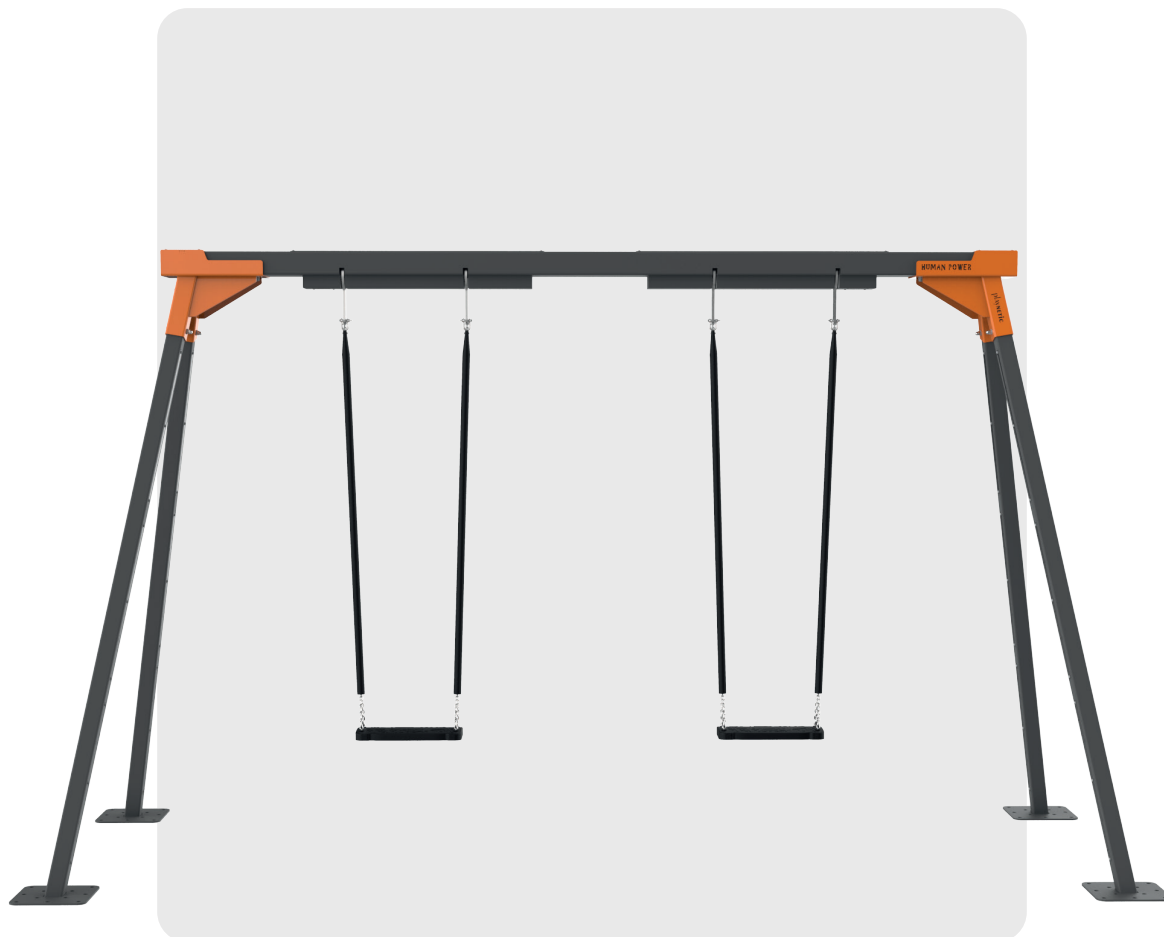

KineticSwing

Article number: 90017

Category	Audio/Light/Game
Age	5+
Number of users	2
LxBXH	4526 x 1846 x 2661 mm
Weight	450 kg
Packaging	3670 x 1200 x 700 mm
Falling height	1511 mm
Falling zone	7956 x 3292 mm
Obstacle free zone	7956 x 3292 mm
NEN	EN 1176-1 :2017 EN 1176-2 :2017
Materials	Steel
Foundation	Concrete slab

Standard Product

playNETIC
Human Powered Play

Available standard content:
- 4 files of dance music mixed for the swing

Or send us your own MP3-files and we will install them to your KineticSwing.
(ask our sales department for MP3 specs)

Customize the product

playNETIC
Human Powered Play

Playnetic will program the LED's in a matching color

Available standard content:
- 4 files of dance music mixed for the spinner

Or send us your own MP3-files and we will install them to your KineticSwing.
(ask our sales department for MP3 specs)