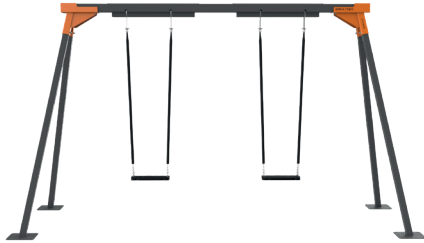

KineticSwing

Article number: 90017

Category	Audio/Light/Game
Age	5+
Number of users	2
LxBXH	4526 x 1846 x 2661 mm
Weight	450 kg
Packaging	3670 x 1200 x 700 mm
Falling height	1511 mm
Falling zone	7956 x 3292 mm
Obstacle free zone	7956 x 3292 mm
NEN	EN 1176-1 :2017 EN 1176-2 :2017
Materials	Steel
Foundation	Concrete slab

Standard Product

playNETIC
Human Powered Play

Available standard content:
- 4 files of dance music mixed for the swing

Or send us your own MP3-files and we will install them to your KineticSwing.
(ask our sales department for MP3 specs)

Customize the product

playNETIC
Human Powered Play

Playnetic will program the LED's in a matching color

Available standard content:
- 4 files of dance music mixed for the spinner

Or send us your own MP3-files and we will install them to your KineticSwing.
(ask our sales department for MP3 specs)