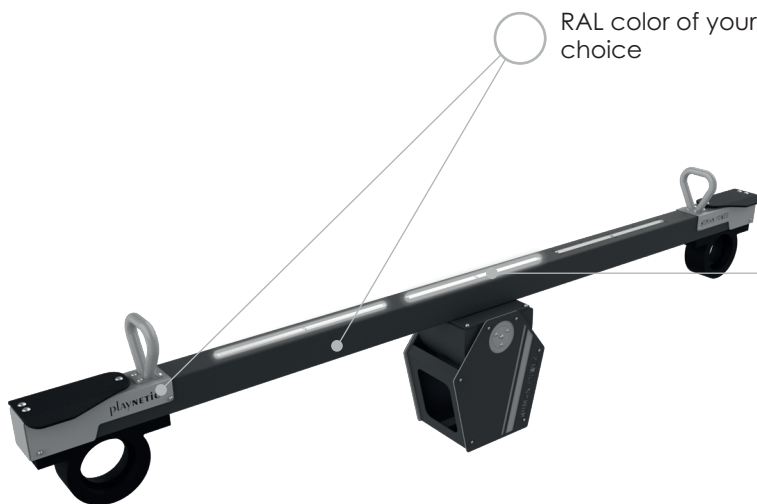

KineticSeesaw

Article number: 90018

Technical information

Category
Age
Number of users
LxBXH
Weight
Packaging
Falling height
Falling zone
Obstacle free zone
NEN
Materials

Audio and lights
6+
2
3456 x 311 x 831 mm
150 kg
3700 x 800 x 1120 mm
1000 mm
5465 x 2320 mm
5465 x 2320 mm
EN 1176-1:2017
Steel, poly carbonate,
rubber

Foundation

Foundation frame
large

Standard Product

playNETIC
Human Powered Play

● RAL 7016 (structure coating)

● RAL 2008

Available standard content:
- 1 calm lounge song for KineticSeesaw

Or send us your own MP3-files and we will install them to your KineticSeesaw.
(ask our sales department for MP3 specs)

Customize the product

playNETIC
Human Powered Play

○ RAL color of your choice

Playnetic will program the LED's in a matching color

Available standard content:
- 1 calm lounge song for KineticSeesaw

Or send us your own MP3-files and we will install them to your KineticSeesaw.
(ask our sales department for MP3 specs)