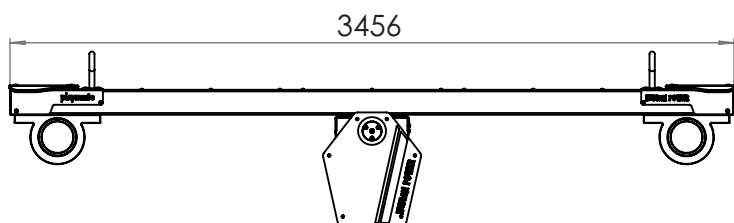

KineticSeesaw

Article number: 90018

Technical information

Category
Age
Number of users
LxBXH
Weight
Packaging
Falling height
Falling zone
Obstacle free zone
NEN
Materials

Audio and lights
6+
2
3456 x 311 x 831 mm
150 kg
3700 x 800 x 1120 mm
1000 mm
5465 x 2320 mm
5465 x 2320 mm
EN 1176-1:2017
Steel, poly carbonate,
rubber

Foundation

Foundation frame
large

Standard Product

playNETIC
Human Powered Play

● RAL 7016 (structure coating)

● RAL 2008

Available standard content:
- 1 calm lounge song for KineticSeesaw

Or send us your own MP3-files and we will install them to your KineticSeesaw.
(ask our sales department for MP3 specs)