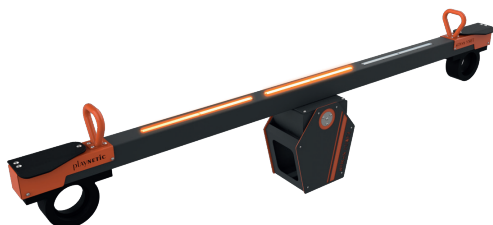

KineticSeesaw

Article number: 90018

Technical information

Category
Age
Number of users
LxBXH
Weight
Packaging
Falling height
Falling zone
Obstacle free zone
NEN
Materials

Audio and lights
6+
2
3456 x 311 x 831 mm
150 kg
3700 x 800 x 1120 mm
1000 mm
5465 x 2320 mm
5465 x 2320 mm
EN 1176-1:2017
Steel, poly carbonate,
rubber

Foundation

Foundation frame
large

Standard Product

playNETIC
Human Powered Play

● RAL 7016 (structure coating)

● RAL 2008

Available standard content:
- 1 calm lounge song for KineticSeesaw

Or send us your own MP3-files and we will install them to your KineticSeesaw.
(ask our sales department for MP3 specs)

Customize the product

playNETIC
Human Powered Play

○ RAL color of your choice

Playnetic will program the LED's in a matching color

Available standard content:
- 1 calm lounge song for KineticSeesaw

Or send us your own MP3-files and we will install them to your KineticSeesaw.
(ask our sales department for MP3 specs)