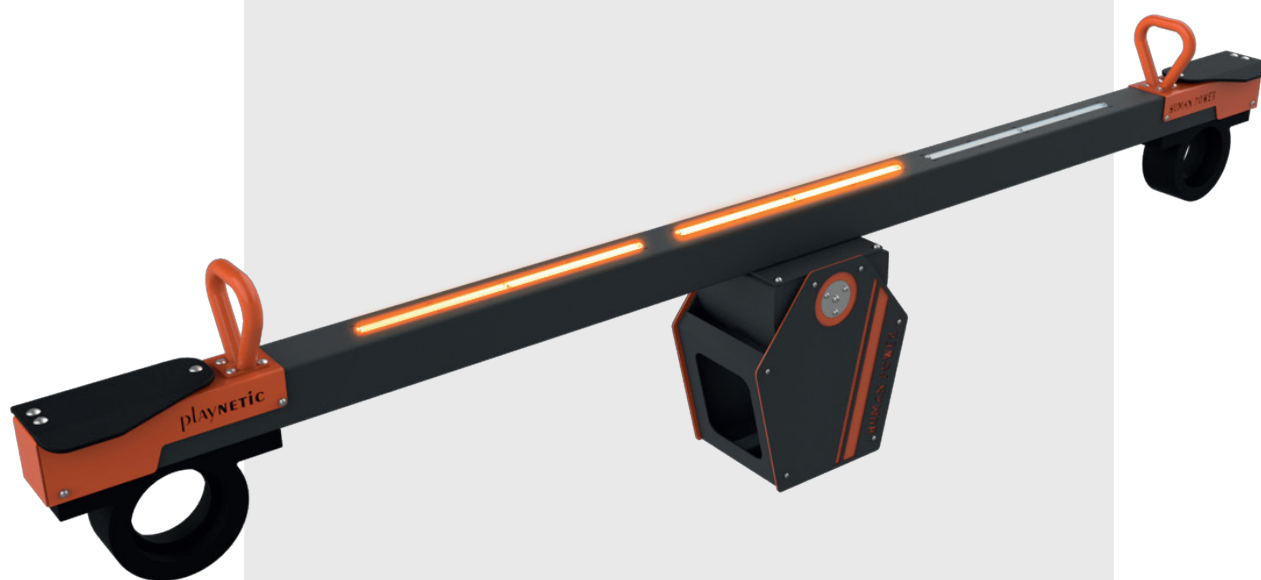

KineticSeesaw

Article number: 90018

Technical information

Category
Age
Number of users
LxBXH
Weight
Packaging
Falling height
Falling zone
Obstacle free zone
NEN
Materials

Audio and lights
6+
2
3456 x 311 x 831 mm
150 kg
3700 x 800 x 1120 mm
1000 mm
5465 x 2320 mm
5465 x 2320 mm
EN 1176-1:2017
Steel, poly carbonate,
rubber

Foundation

Foundation frame
large

Standard Product

playNETIC
Human Powered Play

● RAL 7016 (structure coating)

● RAL 2008

Available standard content:
- 1 calm lounge song for KineticSeesaw

Or send us your own MP3-files and we will install them to your KineticSeesaw.
(ask our sales department for MP3 specs)

Customize the product

playNETIC
Human Powered Play

○ RAL color of your choice

Playnetic will program the LED's in a matching color

Available standard content:
- 1 calm lounge song for KineticSeesaw

Or send us your own MP3-files and we will install them to your KineticSeesaw.
(ask our sales department for MP3 specs)