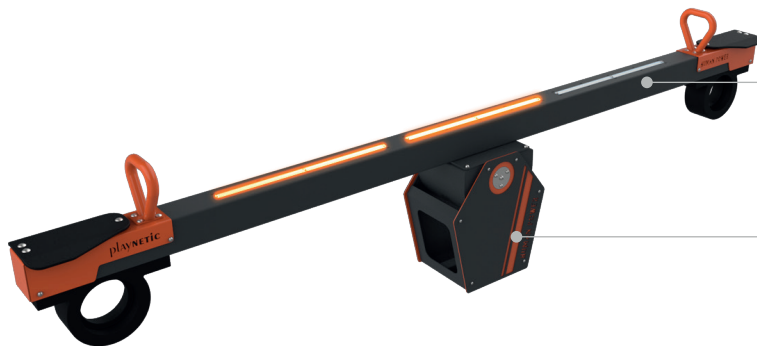

KineticSeesaw

Article number: 90018

Technical information

Category
Age
Number of users
LxBXH
Weight
Packaging
Falling height
Falling zone
Obstacle free zone
NEN
Materials

Audio and lights
6+
2
3456 x 311 x 831 mm
150 kg
3700 x 800 x 1120 mm
1000 mm
5465 x 2320 mm
5465 x 2320 mm
EN 1176-1:2017
Steel, poly carbonate,
rubber

Foundation

Foundation frame
large

Standard Product

playNETIC
Human Powered Play

● RAL 7016 (structure coating)

● RAL 2008

Available standard content:
- 1 calm lounge song for KineticSeesaw

Or send us your own MP3-files and we will install them to your KineticSeesaw.
(ask our sales department for MP3 specs)

Customize the product

playNETIC
Human Powered Play

○ RAL color of your choice

Playnetic will program the LED's in a matching color

Available standard content:
- 1 calm lounge song for KineticSeesaw

Or send us your own MP3-files and we will install them to your KineticSeesaw.
(ask our sales department for MP3 specs)