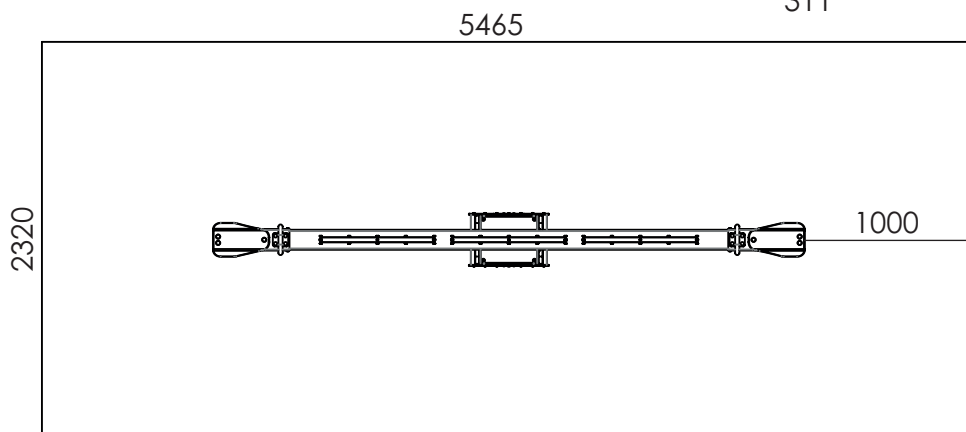

KineticSeesaw

Article number: 90018

Technical information

Category
Age
Number of users
LxBXH
Weight
Packaging
Falling height
Falling zone
Obstacle free zone
NEN
Materials

Audio and lights
6+
2
3456 x 311 x 831 mm
150 kg
3700 x 800 x 1120 mm
1000 mm
5465 x 2320 mm
5465 x 2320 mm
EN 1176-1:2017
Steel, poly carbonate,
rubber

Foundation

Foundation frame
large

Standard Product

playNETIC
Human Powered Play

● RAL 7016 (structure coating)

● RAL 2008

Available standard content:
- 1 calm lounge song for KineticSeesaw

Or send us your own MP3-files and we will install them to your KineticSeesaw.
(ask our sales department for MP3 specs)