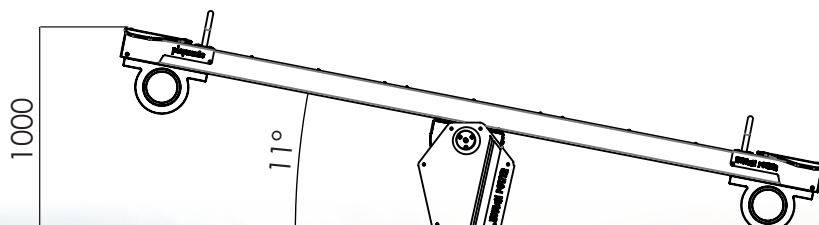

KineticSeesaw

Article number: 90018

Technical information

Category
Age
Number of users
LxBXH
Weight
Packaging
Falling height
Falling zone
Obstacle free zone
NEN
Materials

Audio and lights
6+
2
3456 x 311 x 831 mm
150 kg
3700 x 800 x 1120 mm
1000 mm
5465 x 2320 mm
5465 x 2320 mm
EN 1176-1:2017
Steel, poly carbonate,
rubber

Foundation

Foundation frame
large

Standard Product

playNETIC
Human Powered Play

● RAL 7016 (structure coating)

● RAL 2008

Available standard content:
- 1 calm lounge song for KineticSeesaw

Or send us your own MP3-files and we will install them to your KineticSeesaw.
(ask our sales department for MP3 specs)

Customize the product

playNETIC
Human Powered Play

○ RAL color of your choice

Playnetic will program the LED's in a matching color

Available standard content:
- 1 calm lounge song for KineticSeesaw

Or send us your own MP3-files and we will install them to your KineticSeesaw.
(ask our sales department for MP3 specs)