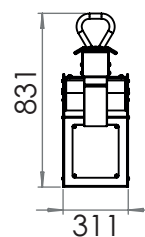

Technical information

Category
Age
Number of users
LxBXH
Weight
Packaging
Falling height
Falling zone
Obstacle free zone
NEN
Materials

Audio and lights
6+
2
3456 x 311 x 831 mm
150 kg
3700 x 800 x 1120 mm
1000 mm
5465 x 2320 mm
5465 x 2320 mm
EN 1176-1:2017
Steel, poly carbonate,
rubber

Foundation

Foundation frame
large