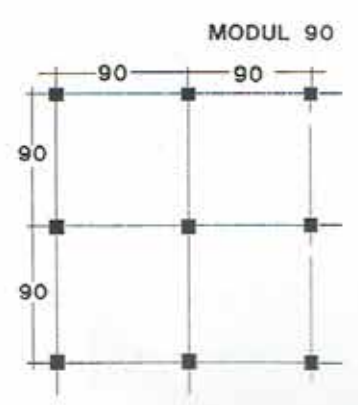

P.I.L.

RUDECO & TRUELSEN AS

F 12x180

F 8x90

F 8x60

F 8x40

S 6x100

S 6x60

S 6x40

S 4.5x70

S 3.5x35

4

5

6

4

5